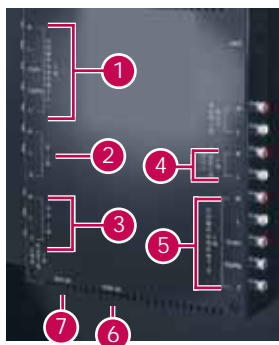

1. Component video (#1) with audio
2. S-video with audio
3. Composite video with audio
4. DVI audio (R/L)
5. Component video (#2) with audio
6. RGB (VGA) with audio (3.5 mini)
7. DVI video

The N4050w features a number of input connections to ensure long-term compatibility with evolving technology.

LCD PANEL	Type	40" wide color, 1280x768 resolution
	Display Area	34.3" horizontal x 20.6" vertical; 40.0" diagonal
	Brightness	450 cd/m² (typ)
	Contrast Ratio	600:1 (typ)
	Viewing Angle	170° horizontal, 170° vertical @ contrast ratio >10
	Response Time	25ms (typ)
	Aspect Ratio	15:9
	Glass Surface	Anti-glare
VIDEO INPUT	AV input	Composite video (x1) + R/L RCA audio
	S-Video input	S-Video (x1) + R/L RCA audio
	Component video	Component 1 (x1) + R/L RCA audio; Component 2 (x1) + R/L RCA audio
	VGA input	RGB (x1) 15 D-sub + PC 3.5 mini jack connector
	DVI input	DVI-D (HDCP) (x1) + R/L RCA audio
	Headphone	3.5 mini jack connector
	Audio output	R/L (x1) RCA audio
AUDIO	Speakers	SRS 3-D surround sound; 2x12-watt
VIDEO OUTPUT	Output 1	R/L RCA audio (x1)
COMPATIBILITY	AV	480i (NTSC), 576i (PAL)
	Component DVI	480i, 480p (NTSC), 576i, 576P (PAL), 720p, 1080i
	S-Video	480p, 720p, 1080i (NTSC), 576p (PAL)
	VGA	480i (NTSC), 576i (PAL)
	PC	Compatible from VGA up to 1280x1024 non-interlaced, 1280x768 preferred
	MAC®†	Power Mac™ G3/G4 up to 1280x1024, 1280x768 (preferred)
POWER	Voltage	100–240 (universal), 50–60Hz
	Consumption	260W (max)
	Connector	3-pin plug
CONTROLS	Basic	Power (soft), menu, source, channel up/down, volume up/down, headphone
	OnView®	Headphone, brightness, contrast, color, tint, sharpness, video mode, audio (volume, treble, bass, balance, audio mode, speaker, MTS), timer (current time, on status, on timer, sleep timer, languages, noise reduction, PIP, PIP position, source, POP, SWAP, screen mode)
OPERATING CONDITIONS	Temperature	32–104°F (0–40°C)
	Humidity	10–90% (non-condensing)
DIMENSIONS (W X H X D)	Physical	1265mm x 720mm x 320mm 49.8" x 28.3" x 12.6"
	Net	80.5 lb. (36.5 kg)
WEIGHT	Gross	102.5 lb. (46.5 kg)
REGULATIONS		FCC-B, UL, cUL, ICES003, BSMI
WARRANTY		One-year limited warranty on parts, labor and backlight.

ViewSonic®
the choice of professionals

ViewSonic Corporation • 381 Brea Canyon Road, Walnut, CA 91789

Phone (800) 888-8583 or (909) 444-8888 • In Canada (866) 262-1967 • Fax (909) 839-7922 • SalesInfo@ViewSonic.com • ViewSonic.com

For more product information, visit us on the web at ViewSonic.com

specifications