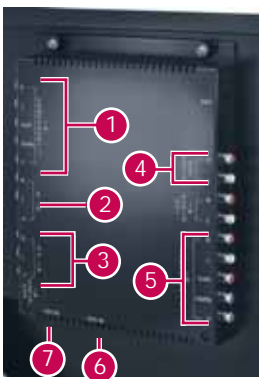

1. Component video (#1) with audio
2. S-video with audio
3. Composite video with audio
4. DVI with audio (R/L)
5. Component video (#2) with audio
6. RGB (VGA) with audio (3.5 mini)
7. DVI video

The N4000wP features a number of input connections to ensure long-term compatibility with evolving technology.

LCD PANEL	Type	40" wide color, 1280x768 resolution
	Display Area	34.3" horizontal x 20.6" vertical; 40.0" diagonal
	Brightness	450 cd/m² (typ)
	Contrast Ratio	600:1 (typ)
	Viewing Angle	170° horizontal, 170° vertical @ contrast ratio > 10
	Response Time	25ms (typ)
	Aspect Ratio	15:9
	Glass Surface	Anti-glare
VIDEO INPUT	AV input	Composite video (x1) + R/L RCA audio
	S-Video input	S-Video (x1) + R/L RCA audio
	Component video	Component 1 (x1) + R/L RCA audio; Component 2 (x1) + R/L RCA audio
	VGA input	RGB (x1) 15 D-sub + PC 3.5 mini jack connector
	DVI input	DVI-D (HDCP) (x1) + R/L RCA audio
	Headphone	3.5 mini jack connector
	Audio output	R/L (x1) RCA audio
AUDIO	Speakers	Optional SRS 3-D surround sound; 2x12-watt
VIDEO OUTPUT	Output 1	R/L RCA audio (x1)
COMPATIBILITY	AV	480i (NTSC), 576i (PAL)
	Component DVI	480i, 480p (NTSC), 576i, 576p (PAL), 720p, 1080i
	S-Video	480p, 720p, 1080i (NTSC), 576p (PAL)
	VGA	480i (NTSC), 576i (PAL)
	PC	Compatible from VGA up to 1280x1024 non-interlaced, 1280x768 preferred
	MAC®†	Power Mac™ G3/G4 up to 1280x1024, 1280x768 (preferred)
POWER	Voltage	100–240 (universal), 50–60Hz
	Consumption	260W (typ)
	Connector	3-pin plug
CONTROLS	Basic	Power (soft), menu, source, channel up/down, volume up/down, headphone
	OnView®	Headphone, brightness, contrast, color, tint, sharpness, video mode, audio (volume, treble, bass, balance, audio mode, speaker, MTS), timer (current time, on status, on timer, sleep timer, languages, noise reduction, PIP, PIP position, source, POP, SWAP, screen mode)
OPERATING CONDITIONS	Temperature	32–104°F (0–40°C)
	Humidity	10–90% (non-condensing)
DIMENSIONS (W X H X D)	Physical	1020mm x 95mm x 320mm 40.2" x 25.6" x 3.7"
	Net	62.4 lb. (28.3 kg)
WEIGHT	Gross	84.4 lb. (38.3 kg)
REGULATIONS		FCC-B, UL, cUL, ICES003, BSMI
WARRANTY		One-year limited warranty on parts, labor and backlight.

ViewSonic®
the choice of professionals

ViewSonic Corporation • 381 Brea Canyon Road, Walnut, CA 91789

Phone (800) 888-8583 or (909) 444-8888 • In Canada (866) 262-1967 • Fax (909) 839-7922 • SalesInfo@ViewSonic.com • ViewSonic.com

For more product information, visit us on the web at ViewSonic.com

specifications