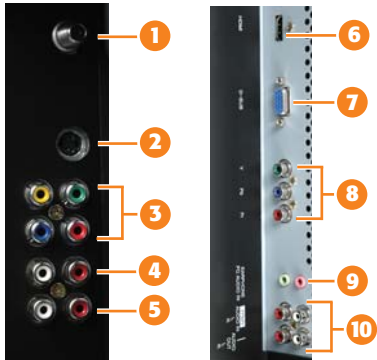

N3250w

32" NEXTVISION® WIDESCREEN LCD TV WITH SRS WOW SURROUND SOUND

1. TV in
2. S-video
3. Component video (YCbCr)
4. Audio Out R/L
5. Audio In R/L
6. HDMI
7. VGA
8. Component (YPbPr)
9. Earphone/PC Audio In
10. Audio In/Out R/L

LCD	Type	32" (31.5" viewable) color TFT active matrix, wide LCD.
	Display Area	27.9" horizontal x 15.6" vertical; 31.5" diagonal
	Native Resolution	1366x768
	Contrast Ratio	800:1 (typ)
	Viewing Angles	170° horizontal, 170° vertical
	Response Time	8ms
	Light Source	Long life, 50,000 hrs. (typ)
	Brightness	500 cd/m2 (typ)
	Aspect Ratio	16:9
	Glass Surface	Anti-glare, anti-reflective coat
INPUT	PC	RGB analog (75 ohms, 0.7 Vp-p)
	TV	TV/cable, composite (RCA), component YPbPr/YCbCr, S-video
	Audio	3.5mm mini stereo audio in/out and RCA (left/right) audio in
	RGB Frequency	Fh: 30~64kHz, Fv: 60~75Hz
	Sync	H/V separated (TTL)
	Digital	HDMI (with HDCP and audio support)
	Tuner	NTSC
AUDIO OUTPUT	Speakers	2x10-watt SRS WOW
COMPATIBILITY	PC	1360x768 (preferred), 1024x768, 1280x768
	Mac®**	Power Mac™ G3/G4/G5 up to 1280x1024, 1280x720 (preferred)
INPUT SIGNAL	TV/Video Comp.	480i, 480p, 720p, 1080i
CONNECTOR	Analog	15-pin mini D-sub (VGA)
	Digital	HDMI
	Power	3-pin plug
POWER	Voltage	AC 90~264V (universal), 47~63Hz
	Consumption	200W (typ)
CONTROLS	Basic	Power, enter, channel +/-, volume +/-, menu
	OnView® (PC Mode)	Auto adjust, contrast, brightness, H. position, V. position, H. size, fine tune, aspect ratio, information, text/graphic mode, color temperature
	(Video Mode)	Picture (contrast, brightness, color, tint, sharpness, aspect ratio, color temperature), sound (volume, balance, bass, treble, input menu (TV, AV, S-video, YCbCr, YPbPr, HDMI, VGA), parental control (caption, change password, TV ratings, MPAA movie ratings, V-chip temporary disable), PIP (input, POP, mode disable, audio, SWAP, size/position), set up (OSD H/V position), time out, transparency, OSD color, language, memory recall)
	(TV Mode)	MTS, TV/CATV, auto scan, set channel, channel delete, label, favorite, fine tune
OPERATING CONDITIONS	Temperature	32~104°F (0~40°C)
	Humidity	10~85% (non-condensing)
DIMENSIONS (W x H x D)	Physical (mm)	808mm x 628mm x 243mm (with stand)
	Physical (in)	31.81" x 24.72" x 9.57" (with stand)
WEIGHT	Net	44.0 lb. (20.0 kg) (with stand)
	Gross	53.24 lb. (24.2 kg) (with stand)
REGULATIONS		cUL, FCC, NOM, EN 55013, CB
PACKAGE CONTENTS		LCD TV display, power cable(s), remote control with batteries, VGA cable, RCA A/V cable, Quick Start Guide, User Guide
WARRANTY		One-year limited warranty on parts and backlight

ViewSonic

the choice of professionals

ViewSonic Corporation • 381 Brea Canyon Road, Walnut, CA 91789

Phone (800) 888-8583 or (909) 444-8888 • In Canada (866) 262-1967 • Fax (909) 839-7922 • SalesInfo@ViewSonic.com • ViewSonic.com