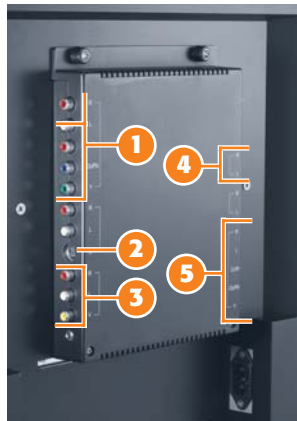

N3200w

32" (31.5" VIEWABLE) NEXTVISION® WIDE-SCREEN LCD TV

1. Component video (#1) with audio
2. S-video with audio
3. Composite video with audio
4. DVI with audio (R/L)
5. Component video (#2) with audio
6. RCB (VGA) with audio (3.5 mini)

ISO 9001:2000
FM 40187

ISO 14001:1996
FM 40968

ViewSonic Corporation • 381 Brea Canyon Road, Walnut, CA 91789

Phone (800) 888-8583 or (909) 444-8888 • In Canada (866) 262-1967 • Fax (909) 839-7922 • SalesInfo@ViewSonic.com • ViewSonic.com

*HD content provider and set-top box needed to view HDTV. **Adapter may be required. Analog adapter available from ViewSonic. Specifications subject to change without notice. Selection, offers and programs may vary by country; see your ViewSonic representative for complete details. Corporate names, trademarks stated herein are the property of their respective companies. Copyright © 2005 ViewSonic Corporation. All rights reserved. [12370-02B-07/05] N3200w-2