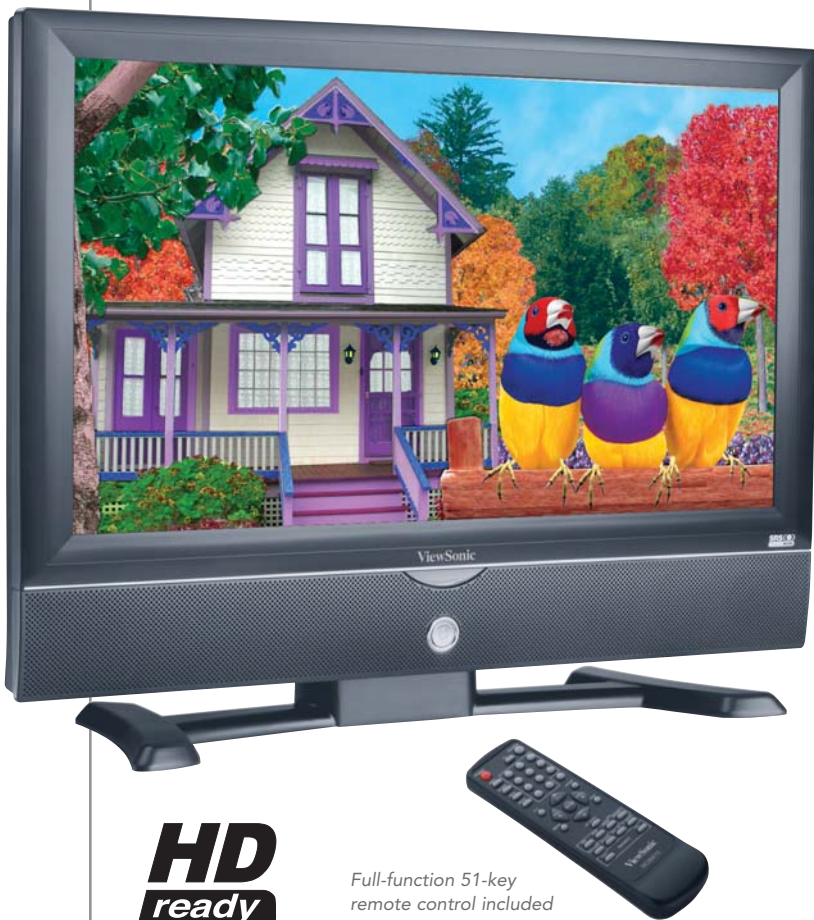

N2750w

27" NEXTVISION® WIDESCREEN LCD TV

WITH SRS WOW SURROUND SOUND

Brilliant entertainment.

Experience the brilliant difference in high-definition video entertainment with ViewSonic's N2750w high-performance 27" widescreen LCD TV. With a visually appealing, contemporary, slim design, the N2750w is ready to deliver STUNNING HIGH-DEFINITION TELEVISION as well as enhanced and standard television signals. Immerse yourself in the brilliant colors and crisp images delivered by true 1366x768 resolution and high brightness and contrast ratios. Multiple video and audio connections allow you to connect HD set top boxes, DVD players, game consoles and more to BUILD A COMPLETE HIGH-DEFINITION HOME ENTERTAINMENT SYSTEM around the N2750w. The powerful 20-watt stereo speakers and SRS WOW virtual surround sound capability complete your home entertainment experience. ViewSonic has built long term compatibility into the N2750w so you will continue to enjoy high-definition video entertainment in the future.