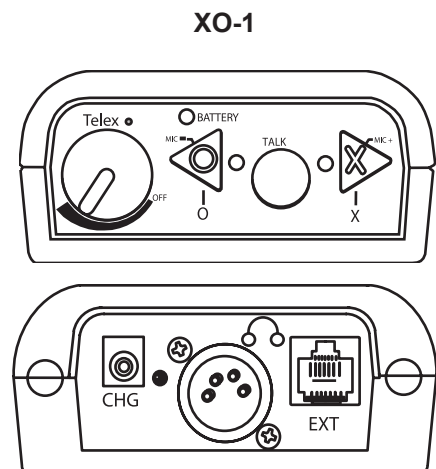

Line Drawing