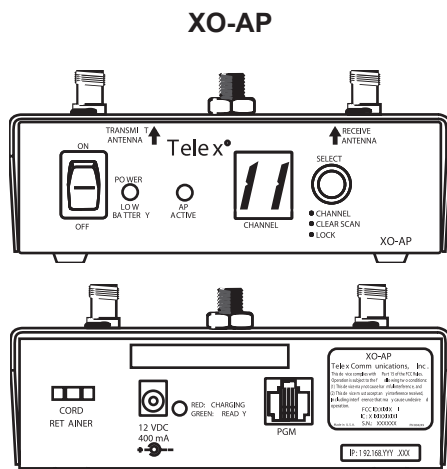

Line Drawing