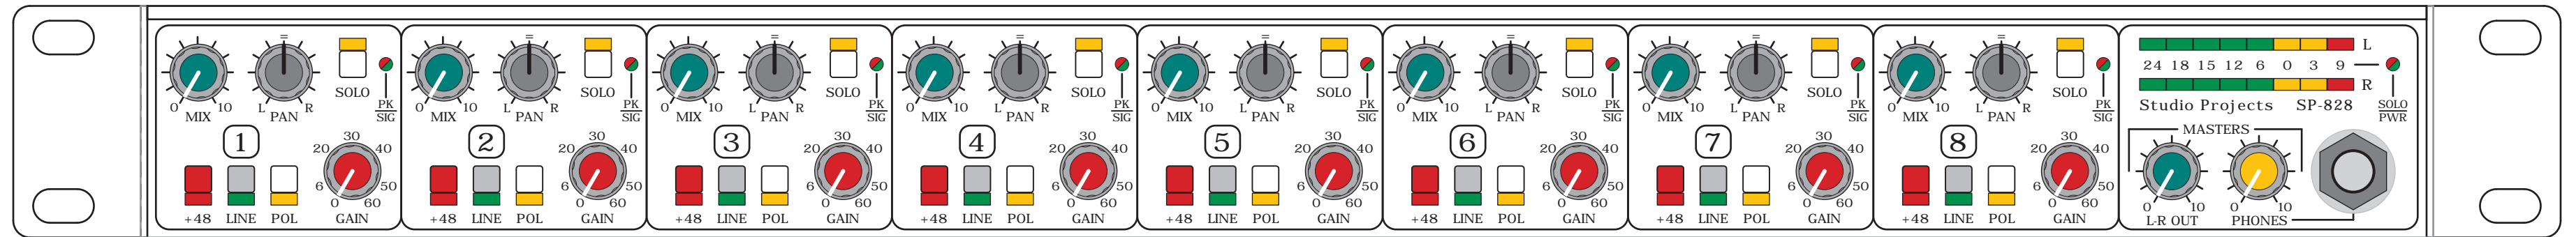

Studio Projects- 8 Channel Mic Preamp with Individual L-R Mix + Solo

Independent L/R and Headphone Level Controls

Rear View

Front View