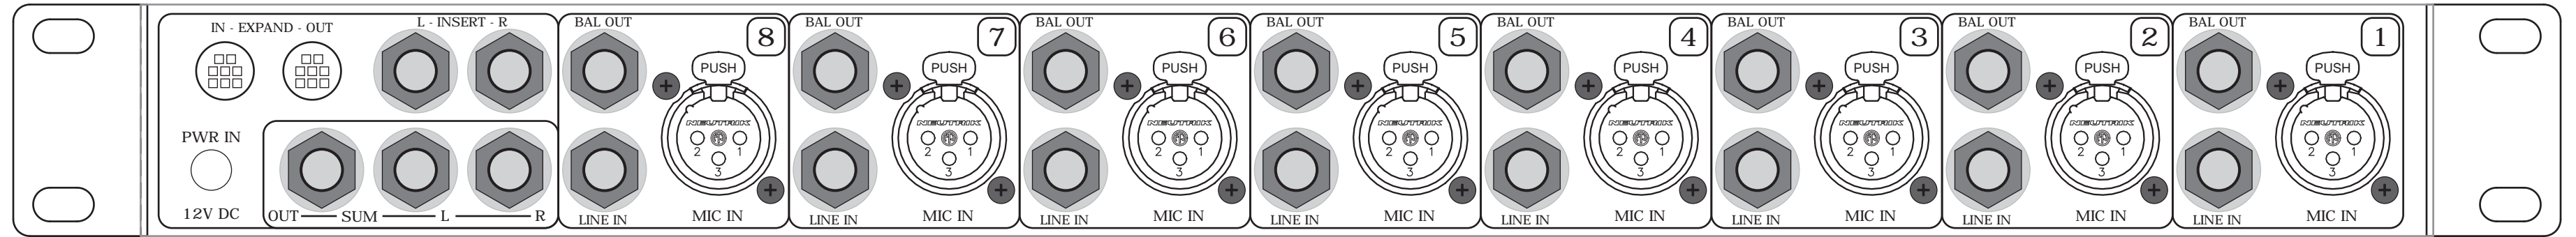

Studio Projects- 8 Channel Mic Preamp with Individual L-R Mix + Solo

Independent L/R and Headphone Level Controls

Rear View

Front View