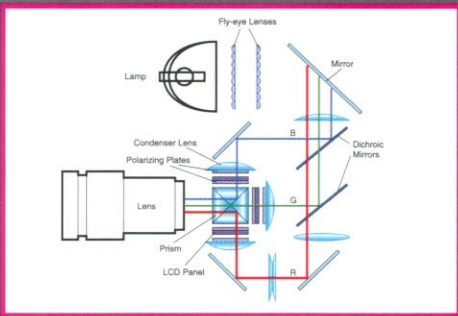

OPTICAL TECHNOLOGY

Even with the lights on, the optical unit in the VPL-SC50U delivers high brightness and a colorful picture, using three 0.9-inch panels to deliver true SGVA resolution at 500 ANSI lumens.

SPECIFICATIONS

OPTICAL

Projection system:	3 LCD panels, 1 lens projection system
Picture tube:	0.9-inch TFT LCD panel, 1,440,000 pixels (480,000 pixels x 3)
Projection lens:	1.2 X zoom lens, F2.5 to 2.79/f=32.8 to 39.4mm
Lamp:	120W UHP
Screen coverage:	40-inch to 150-inch (measured diagonally)
Light output:	500 ANSI lumen*

GENERAL

Color system:	NTSC3.58, PAL, SECAM, NTSC4.43, PAL-M (automatically/manually selected)
Resolution:	600 TV lines (video); 800 x 600 pixels (RGB)
Scanning frequency:	RGB: fH 24-57kHz; fV: 50-85 Hz; 15K component 50/60Hz system, composite video, Y/C video
Speaker:	Max. 0.5W x 2 (stereo)
Power requirements:	AC 100 to 120V, 200 to 240V, 50/60Hz
Power consumption:	190W (max), 2W (standby)
Heat dissipation:	648.37 BTU
Dimensions:	(whd): 4 1/4" x 8 5/8" x 12 3/8" (107x 218x 314mm)
Weight:	8 lb, 2 oz. (3.7kg)
Operating temperature:	32 to 104° F (0 to 40°C)
Operating humidity:	35 to 85%

INPUTS/OUTPUTS

VIDEO IN:

Composite:	Phono type, 1Vp-p ± 2dB, sync negative, 75Ω
S video:	4-pin mini DIN; Y (luminance): 1Vp-p ± 2dB, sync negative, 75Ω C (chrominance): Burst 0.286Vp-p ± 2dB (NTSC) 75Ω; 0.3Vp-p ± 2dB (PAL), 75Ω

INPUT A:

Analog RGB/Component:	HD D-sub 15-pin (female) R/R-Y: 0.7Vp-p ± 2dB positive, 75Ω G: 0.7Vp-p ± 2dB positive, 75Ω G with sync/Y: 1Vp-p ± 2dB positive, 75Ω B/B-Y: 0.7Vp-p ± 2dB positive, 75Ω

SYNC:

C sync/HD	Composite sync: 1.5Vp-p high impedance, sync positive/negative Horizontal sync: 1.5Vp-p, high impedance, sync positive/negative Width: Wider than the horizontal period (1H) VD: Vertical sync: 1.5Vp-p, high impedance, sync positive/negative
Mouse IN:	square 13-pin (female)
Audio IN:	Stereo mini jack, 500m Vrms, impedance less than 5kΩ

AUDIO OUT

(variable out): Stereo mini jack, max. 1Vrms, when an input signal is 500mVrms, impedance less than 5kΩ

LASER BEAM:

Laser type:	Class 2	Wavelength:	670nm	Output:	1mW

SUPPLIED ACCESSORIES:

- RM-PJM600 Remote Commander Unit
- Monitor Cable: SMF-401(2m) x 1; HD D-sub 15-pin/HD D-sub 15-pin cable
- Macintosh® Adapter: x1
- Mouse cables (2m): SIC-S20/S22/S23 (J only); Macintosh®, PS/2, NEC PC-98 (J only)
- Audio-Visual Cable (1.5m)
- AA batteries (x2)
- Strap for Remote Commander Unit
- AC Power Cord
- Air Filter
- Quick Reference Sheet

OPTIONAL ACCESSORIES:

- Projector Lamp (for replacement)
- VLC-SC550 Carrying Case
- IFU-SC50 Interface Selector
- Monitor Cables: SMF-400: D-sub HD 15-pin/5 BNC cable
  SMF-401: D-sub HD 15-pin/D-sub HD 15-pin cable
- Signal Cable: SMF-402: D-sub HD 15-pin/RCA PIN x 3 cable
- Mouse Cable: SIC-S20: for Mac
  SIC-S21: for Serial
  SIC-S22: for PS/2
- Screens: VPS-C60: 60-Inch Portable Screen
  VPS-C80: 80-Inch Portable Screen

*ANSI lumen is a measuring method of the American National Standards Institute IT7.228