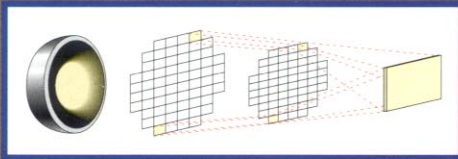

LIGHT INTEGRATOR SYSTEM

The dual fly-eye type lenses uniformly integrate the light, presenting an evenly illuminated image without hot spots or color shading, and a precision prism block assembly and wide aperture distortion-free lens work to maintain uniform color and brightness.