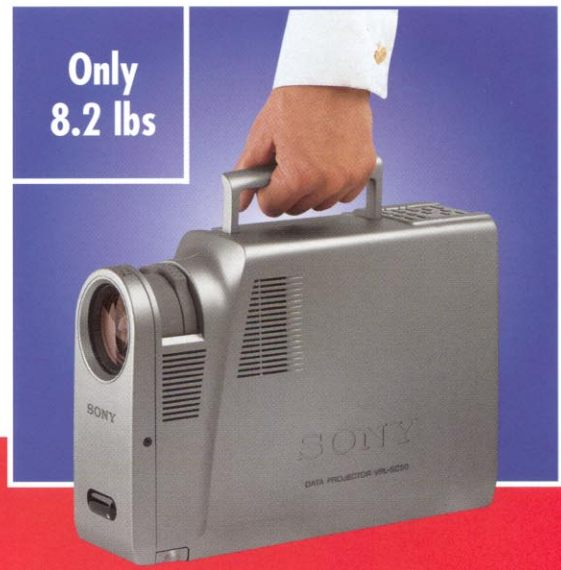

GOT A PRESENTATION? GET ULTRA PERSONAL.

SONY VPL-SC50U LCD PROJECTOR

Today, your presentations have to be more exciting. More detailed. More memorable and compelling. Your goal is to make an impact on a business audience whose expectations are higher—because visual information is more sophisticated.

Unfortunately, you'll often be presenting on the road: in client conference rooms, hotel suites, even executive offices. Which means you can't burden yourself with heavy, bulky equipment that takes time to set up.

Sony has the solution: our new VPL-SC50U Ultra Personal™ LCD Projector. At just 8.2 lbs., it's built to travel. It's easy to set up and operate. And it delivers brilliant, spectacular large-screen visuals.

For years, Sony's been helping business people project a better image. With our new Ultra Personal Projector, we'll also make it easier for you to get where you're going.