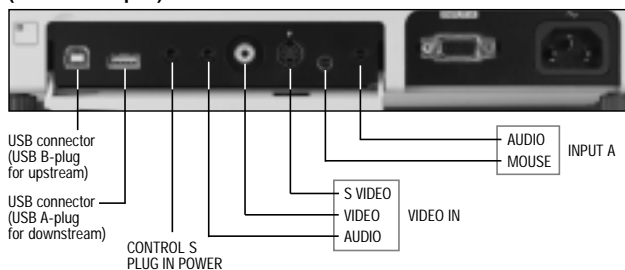

Connector Panel (with cover open)

Specifications

	VPL-CX10	VPL-CS10
OPTICAL		
Projection system	3 LCD panels, 1 lens projection system	
LCD Panel	0.9-inch p-Si TFT LCD panel with Micro Lens Array 2,359,296 pixels (786,432 pixels x 3)	0.9-inch p-Si TFT LCD panel 1,440,000 pixels (480,000 pixels x 3)
Projection lens	1.3 times zoom lens, F1.7 to 2.1, f33.6 to 42 mm	
Lamp	132 W lamp	
Screen coverage	40 to 300 inches (viewable area, measured diagonally)	
Light output	1200 ANSI lumens²	1000 ANSI lumens
Throwing distance		
40-inch	1470 to 1770 mm	1470 to 1770 mm
60-inch	2230 to 2680 mm	2230 to 2690 mm
80-inch	3000 to 3600 mm	3000 to 3600 mm
100-inch	3760 to 4510 mm	3770 to 4520 mm
120-inch	4530 to 5430 mm	4530 to 5440 mm
150-inch	5670 to 6800 mm	5680 to 6810 mm
200-inch	7590 to 9090 mm	7600 to 9100 mm
300-inch	11410 to 13660 mm	11430 to 13690 mm
SIGNALS		
Color system	NTSC, PAL, SECAM, NTSC4.43, PAL-M, PAL-N	
Resolution	VIDEO: 750 TV lines, RGB: 1024 x 768 pixels	VIDEO: 600 TV lines, RGB: 800 x 600 pixels
Acceptable signals	RGB (FH: 15 to 91 kHz, IV: 43 to 85 Hz), 15 kHz component 50/60 Hz system, composite video, Y/C video	
GENERAL		
Cabinet color	Silky Silver	
Speaker	Max. 0.5 W x 2 (stereo)	
Power requirements	AC 100 to 240 V, 50/60 Hz	
Power consumption	Max. 210 W, Standby approx. 5 W	
Operation temperature	0 to 35 °C (32 to 95 °F)	
Operating humidity	35 to 85%	
Dimensions	285 (W) x 90 (H) x 249 (D) mm (11¹/₄ x 3⁵/₈ x 9⁷/₈ inches)	
Mass	Approx. 3.5 kg (7 lb 11 oz)	
Heat dissipation	716.6 BTU	
INPUTS/OUTPUTS		
VIDEO IN		
Composite	Phono type, 1.0 Vp-p ±2 dB, sync negative, 75 Ω	
Y/C IN	Mini DIN 4-pin	
Y	1.0 Vp-p ±2 dB, sync negative, 75 Ω	
C	Burst 0.286 Vp-p ±2 dB (NTSC), 75 Ω or 0.3 Vp-p ±2 dB (PAL), 75 Ω	
INPUT A		
Analog RGB/Component	HD D-sub 15-pin (female)	
R/R-Y	0.7 Vp-p ±2 dB, positive, 75 Ω	
G	0.7 Vp-p ±2 dB, positive, 75 Ω	
G with Sync/Y	1.0 Vp-p ±2 dB, sync negative, 75 Ω	
B/B-Y	0.7 Vp-p ±2 dB, positive, 75 Ω	
SYNC/HD		
Composite sync	1.0 to 5.0 Vp-p, high impedance positive/negative	
Horizontal sync	1.0 to 5.0 Vp-p, high impedance positive/negative	
VD		
Vertical sync	1.0 to 5.0 Vp-p, high impedance positive/negative	
MOUSE IN		
	6-pin (female)	
USB HUB		
	UP (B type female) x 1, Down (A type female) x 1	
AUDIO IN		
	INPUT A: Stereo mini jack, 500 mV rms, impedance more than 47 kΩ VIDEO: Stereo mini jack, 500 mV rms, impedance more than 47 kΩ	
SAFETY REGULATIONS		
	cUL1950, EN60950, UL1950, FCC part 15 class B, IC class B, CE, C-Tick, VCCI B	
SUPPLIED ACCESSORIES		
	Remote Commander RM-PJM10, Signal Cable SMF-410 (2 m): HD D-sub 15-pin to D-sub 15-pin, PS/2 Mouse Cable (2 m), Audio Visual Cable (2 m), USB Cable (2 m): A type to B type, USB Application Software PROJECTOR STATION version 2.0, AA size Battery (2), Air Filter, AC Power Cord, Operation Manual, Quick Reference Sheet	
OPTIONAL ACCESSORIES		
	Projector Lamp (for replacement) LMP-C132, Carrying Case VLC-SC50, Suspension Support PSS-610, Signal Cable SMF-400: HD D-sub 15-pin to 5 BNC, SMF-410: HD D-sub 15-pin to HD D-sub 15-pin, SMF-402: HD D-sub 15-pin to RCA 3-pin, 50-inch Portable Screen VPS-50C³, 80-inch Portable Screen VPS-80C³