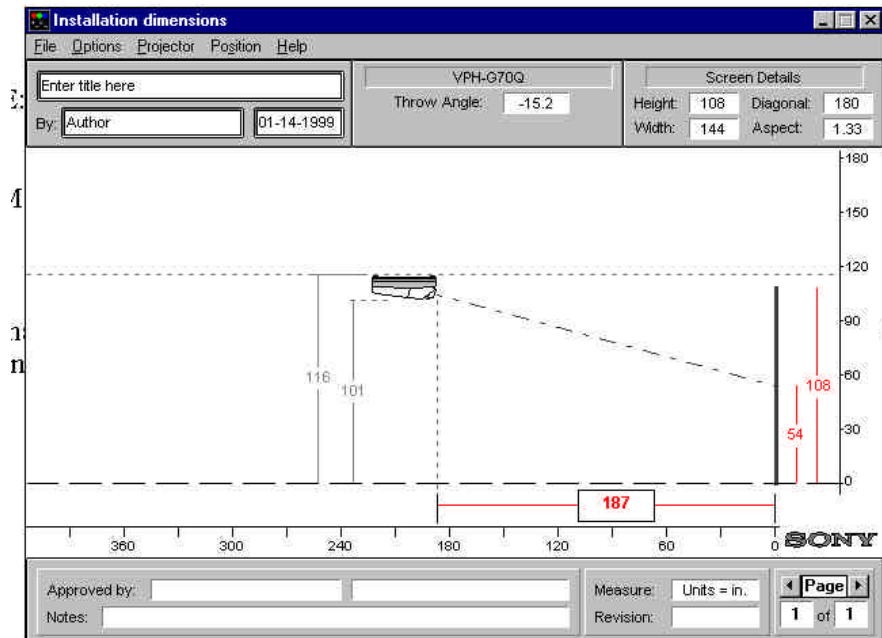

Sony has a really cool software program that can help calculate the installation location and lens specifications for each Sony LCD projector:

You can download it at: <http://bpgprod.sel.sony.com/software.bpg> If you have any questions, please feel free to call me at (219) 929-4127 extension 15.