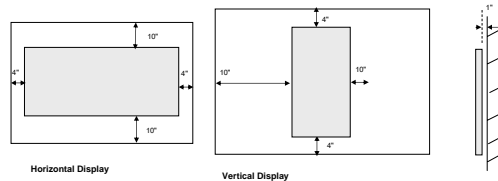

Minimum spacing between the edges of the unit and other walls using the optional SPM-TRUC clear stand

Minimum spacing between the edges of the unit and other walls using an optional wall mount