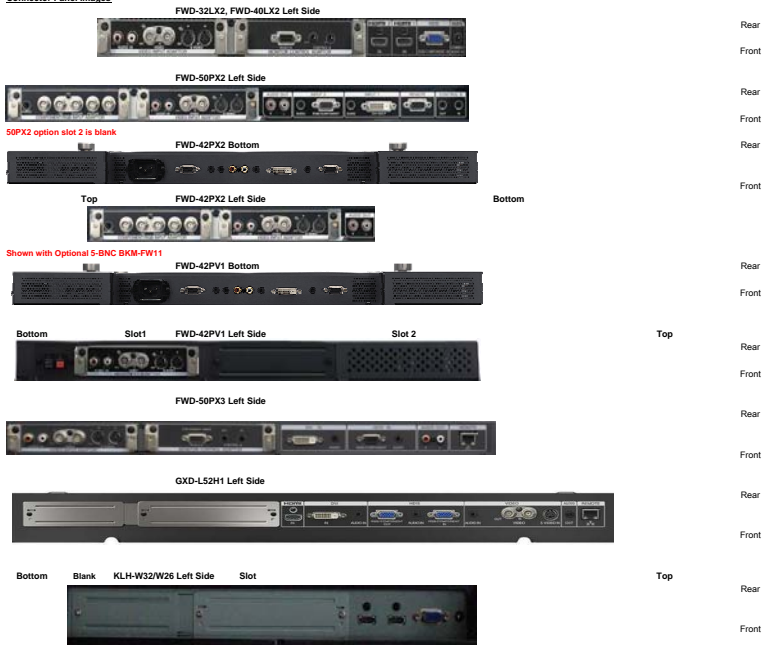

KLH-W26	KLH-W32	GXD-L52H1
	26" LCD	32" LCD	52" LCD HD
Dimensions (in) (WHD)	n/a	n/a	50.4x30.08x6.0
Dimensions with Speakers(in) (WHD)	26.1 x 18.6 x 4.1	31.4 x 21.6 x 4.4	50.4x30.08x6.0
Weight	29.8	36.6	143.3 lbs
Power Consumption (Typical)	110W	120W	380W
Carton Dimensions (WHD)	TBD	TBD	55.1 x 36.3 x 14.4
Shipping Weight	TBD	TBD	168.7 lbs

	ICS-FW40D	EBS-N200D	ICS-SP30	EBS-SP35	BKM-FW32	BKM-FW50
	Network Media Player	Network Streaming	HD Tuner / Hospitality	HD Tuner / Hospitality	Network Mgmt	Network Media Play
Dimensions (in) (WHD)	4.8 x 0.8 x 3.2	7.0 x 2.0 x 7.0	9.53" x 3.48" x 1.18"	11.5" x 6.26" x 1.1"	5.38 x 1.19 x 3.623	5.4 x 1.3 x 3.8
Weight	1.0 lbs	2.0 lbs	0.7 lbs	2.3 lbs	4 oz	10.6 oz
Power Consumption	6.0 W	20.0 W	8.3 W	12.5 W	1.0 W	10 W

	BKM-FW15	BKM-FW16	BKM-FW21	VSP-NS7
	HDMI Input Adapter	HD-SD/SDI Input Adapter	Monitor Control Adaptor	Digital Signage Appliance
Dimensions (in) (WHD)	5.32" x 1.18" x 3.54"	5.32" x 1.18" x 3.54"	5.32" x 1.18" x 3.54"	11.1" x 2.2" x 11.73"
Weight	4.23 oz	5.291 oz	4.23 oz	8.82 lbs.
Power Consumption	2.5 W	~2W	1 W	45v - 105v

Connector Panel Images