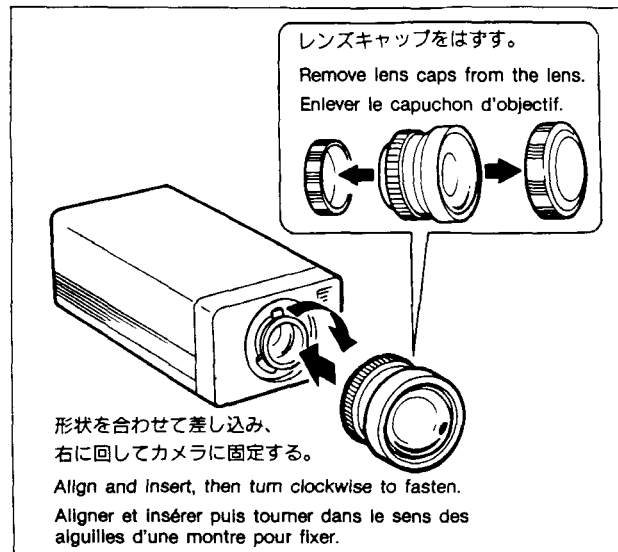

SONY.

4-482-335-11 (1)

WIDE ATTACHMENT LENS

VCL-04HS

Sony Corporation Printed in Japan © 1986

English

To obtain a wide picture angle, attach this wide attachment lens to the camera of Sony's Camera and Monitor System WatchCam. It is useful to see a wider area inside a room, or to see what is in the blind spot of your car. Attach the lens after removing the camera from its mount or after removing the camera hood.

For protection, keep the supplied lens caps on the lens when it is not being used.

SPECIFICATIONS

f = 3.6 mm, F = 1.85 (when attached to the camera)	
Picture angle	Approx. 110 degrees (diagonally, when attached to the camera)
Lens structure	4 groups, 5 elements
Mount	Special bayonet mount
Dimensions	ø 31 × 23.6 mm (ø 1 ¹ / ₄ × 1 ⁵ / ₁₆ inches)
Weight	Approx. 43 g
Supplied accessories	Lens caps (2)