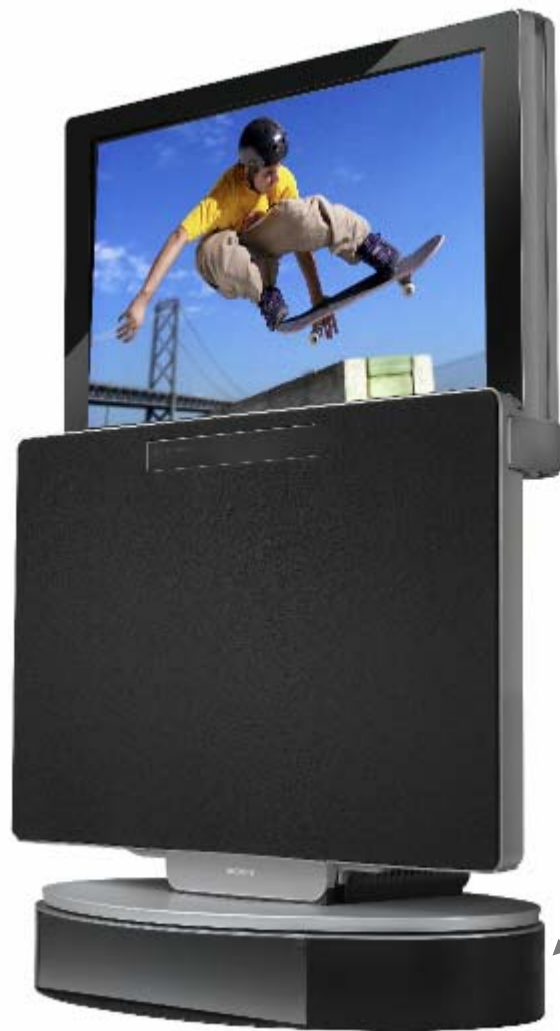

**TAV-L1/R
New**

SONY

Product Positioning

**Available:
SPPG:**

**Now
\$2999.99**

An elegant home theater solution combining LCD monitor and audio system.

Top 5 Features

- (1) Sony® 32 inch LCD monitor with 1366 x 768 resolution (without TV tuner)**
- (2) Motorized Audio Unit with Integrated DVD/CD/SACD Player**
- (3) S-Force® Pro Front Surround Technology**
- (4) S-Master® Digital Amplifier**
- (5) Dolby Digital, Prologic II, dts decoding**

TAV-L1/R Key Technologies

SONY

**Built-in DVD/CD Player
& FM Tuner**

**Illuminating
Touch Panel**

**Front Speakers: 8cm
+ 2.5cm units**

Virtual surround

**S-FORCE
PRO
FRONT SURROUND**

**Twin Subwoofers:
13cm units x 2
(Vibration Canceling)**

Remote

Stand for cable box included.

Optional Accessory

**SSNL1
New**

Optional speaker grills for TAV-L1/R.

Available: October 2006
SPPG: \$99.99

SSNL1//GM (Green)

SSNL1//RM (Burgundy)