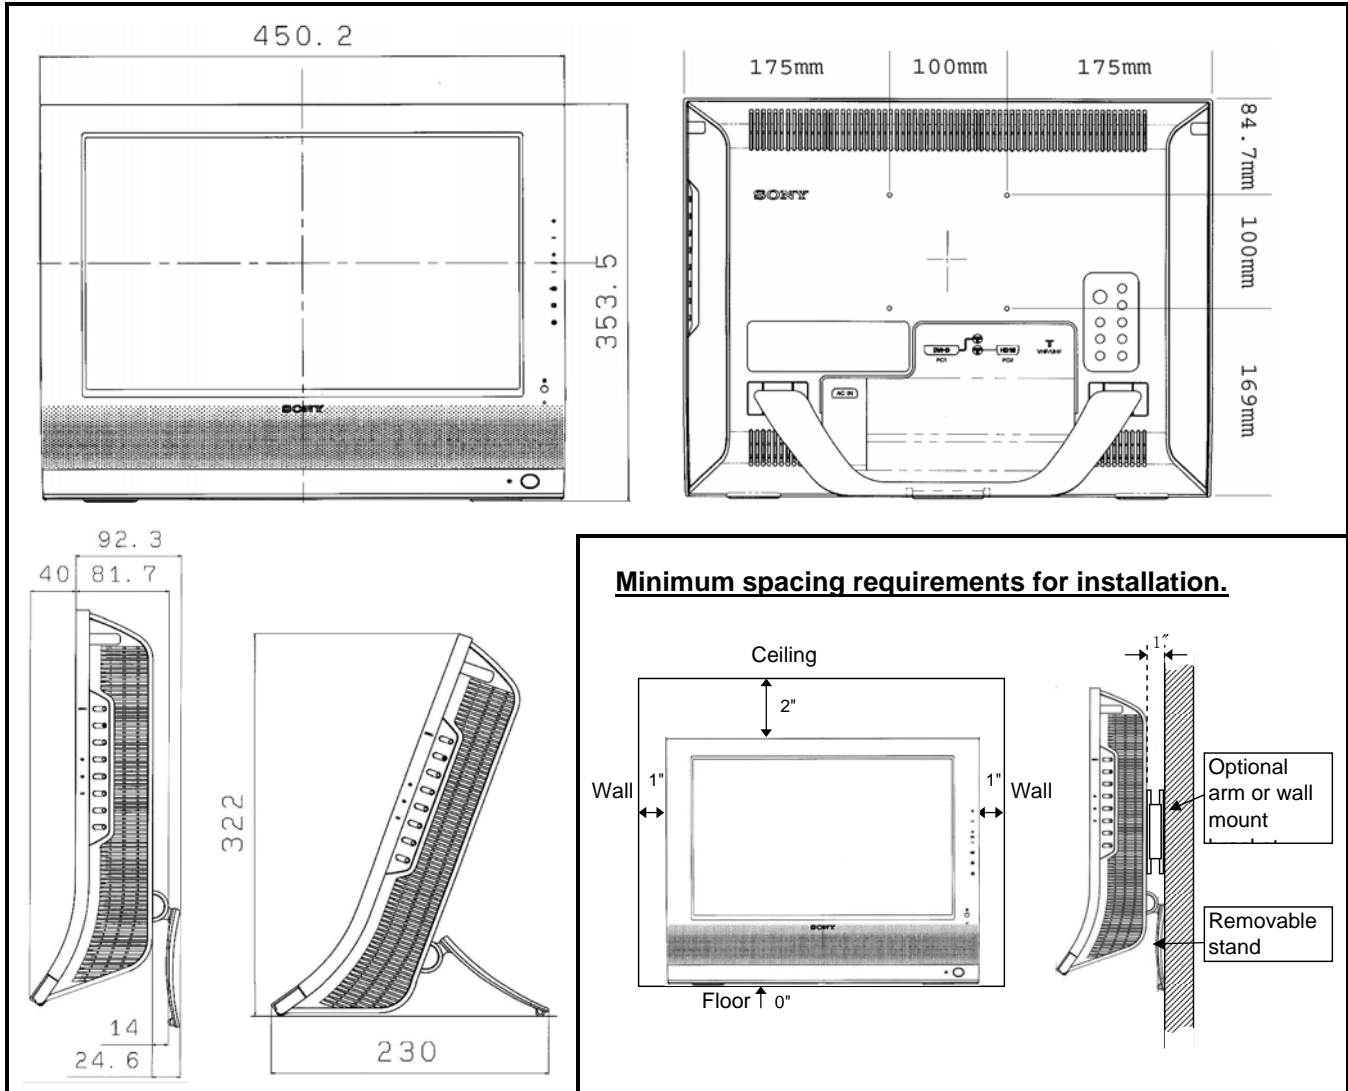

Sony Multi-Function LCD Display Cut-Sheet

Rev. 03/25/2005

Model	MFM-HT75W
Description	17" Widescreen LCD
Dimensions WxHxD (inch) tilt 0~20°	17.7" x 13.9~12.7" x 6.9~9.1"
Dimensions WxHxD (mm) tilt 0~20°	450.2 x 353.5~322.0 x 176.0~230.0
Weight	13.9 lbs [6.3 kg]
Power Consumption	68W Max
Carton Dim WxHxD (inch)	22.2" x 22.2" x 9.0"
Carton Dim WxHxD (mm)	563 x 564 x 228
Shipping Weight	22.0 lbs [10 kg]

Product Dimensions

Power and Video

Composite, S-Video and Component w/audio

AC Power

DVI-HDCP and HD15 w/audio