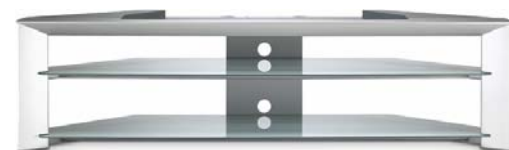

Grand WEGA™ SXR® Rear Projection Television

Featuring 3 SXR Panels: $2,073,600 \times 3 = 6,220,800$ Pixels

Features:

- Native Resolution: 1080P (3 SXR® Panels – 1920 x 1080)
- WEGA Engine™ HD System
- Cinema Black Pro
- Device Contrast Ratio: 5000:1
- ATSC Integrated Tuner with CableCARD™ Slot
- WEGA GATE™ - Easy Operation Guide
- CineMotion® Reverse 3:2 Pulldown
- Twin - View™ - Picture in Picture
- DRC® MultiFunction Circuitry: DRC-MF V2
- Qualia™ 006 Pure RED
- Memory Stick® Media Viewer

Inputs and Outputs

- PC Input: 1 rear & PC Audio input: 1 Rear
- HDMI™ Connections: 1 with Audio Inputs
- i.LINK® Interface: 1 Front / 2 Rear
- Component Video Inputs; 1 Front / 2 rear
- S-Video inputs: 1 Front / 2 Rear (Auto detect on Video 1 only)
- Composite Video inputs: 1 Front / 2 rear
- RF Connection: 2 rear
- Audio Input: 1 Front / 5 Rear
- Digital Audio Outputs: 1 Rear PCM/Dolby® Digital (Optical)
- Analog Audio Output: 1 Rear Fixed/Variable
- Control-S Input: 1 Rear
- Control-S Output: 1 Rear

KDSR50XBR

Approx. Dimensions: W x H x D
57 ¼" x 34" x 18 7/8"
Weight: 94 lbs. 13oz.

KDSR60XBR1

Approx. Dimensions: W x H x D
66" x 39 ¾" x 20 ¼"
Weight: 112 lbs. 7 oz.

Optional SUGW12 Stand

S-master
Digital Amplifier