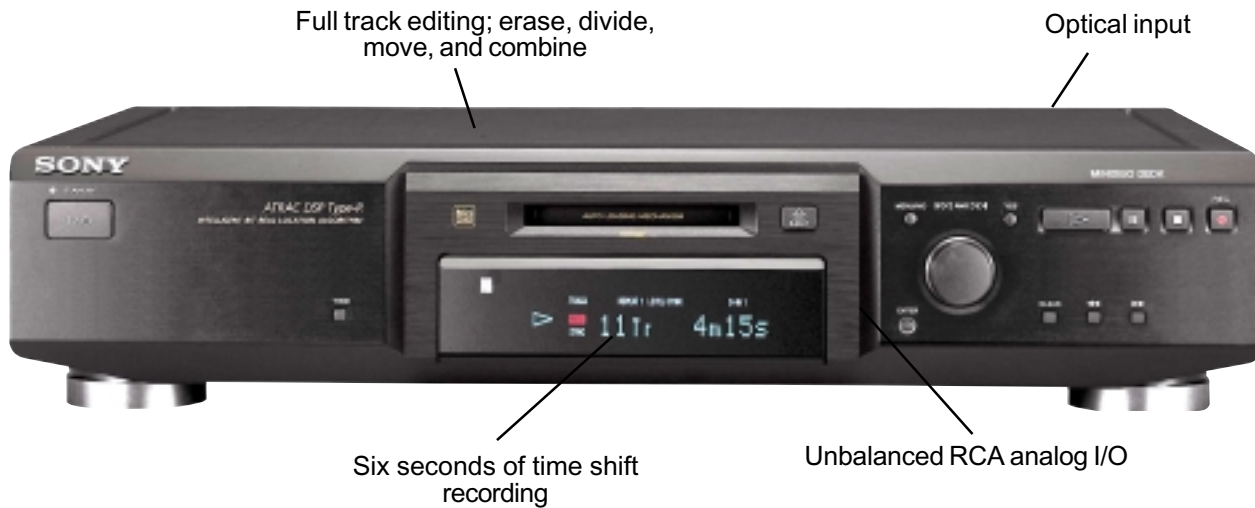

Sony MDS-JE440 Up Close

Key Features Of The Sony MDS-JE440

- **MiniDisc player/recorder.** Stereo recording with 74min of available time using the latest version of ATRAC DSP.
- **Current Pulse converters.** Minimizes zero-cross distortion, considered by researchers to have the least audible distortion in digital playback. Resolution of 24-bit converters.
- **Full track editing with UNDO.** Features like erase and move are quick and easy. Additional features include Track Combine, Divide, A-B Erase, Undo and Rehearse. Undo function allows you to undo your last edit.
- **A-B erase.** A quick and easy way to delete an audio segment in one step.
- **Instant access.** Each MiniDisc can hold up to 255 tracks of information that can be randomly accessed.
- **10-second shock memory.** Keeps the audio from glitching during record and playback. Internal CPU reads and merges audio to keep playback constant.
- **Time-shift recording.** RAM buffer captures up to six seconds before you press the record button to keep beginning of recording from being clipped.
- **Supplied wireless remote commander**

SUPPLIED ACCESSORIES

1. Remote control

OPTIONS (NOT INCLUDED)

1. POC-15A spare TOS-LINK cable (square to square)
2. POC-15B TOS-LINK (square) to optical mini (for use with portable MD recorders)

MiniDisc Comparison Chart