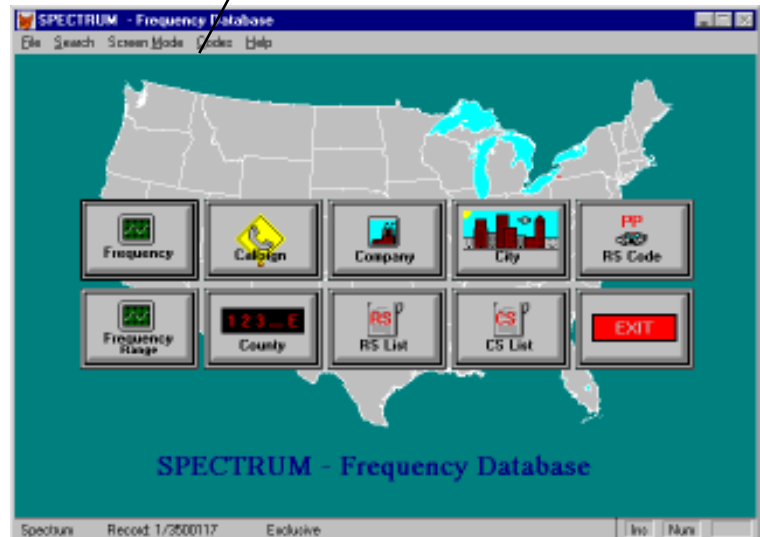

**CALL STARIN MARKETING FOR MORE DETAILS ON THIS NEW PRODUCT.
FAX THIS PAGE BACK AS YOUR ORDER TO (219) 929-4377 OR CALL (219) 929-4127**