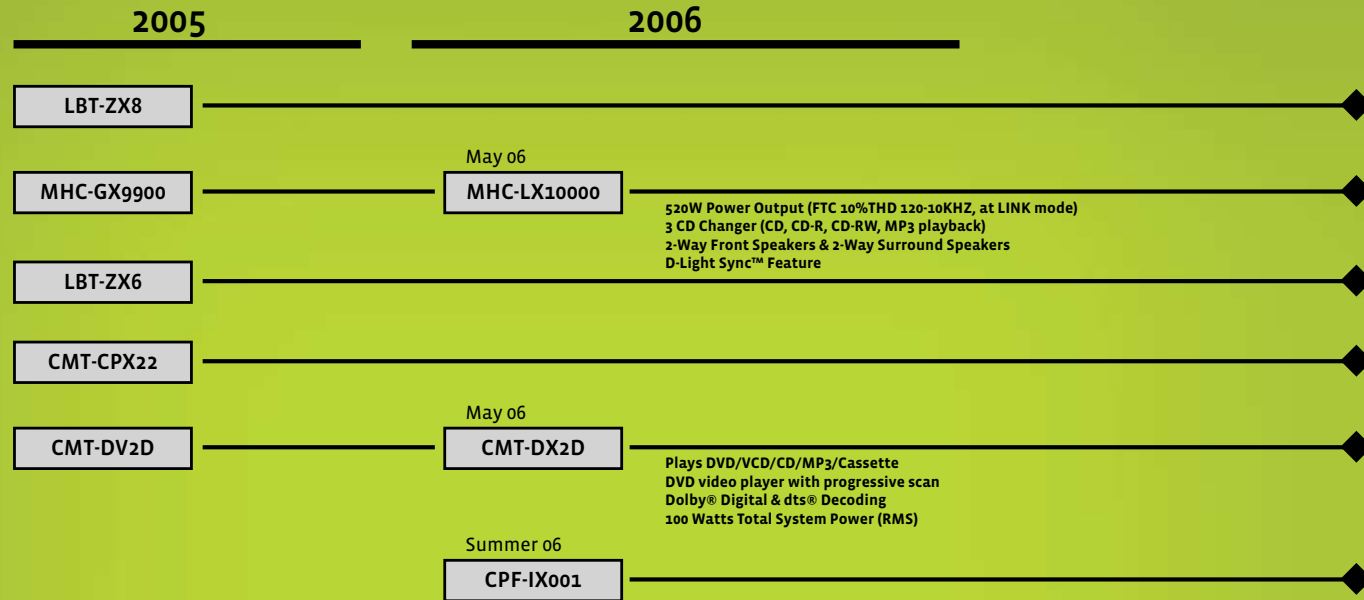

SONY

Shelf Systems

Sony Shelf Systems Transition Chart

SONY

Shelf Systems