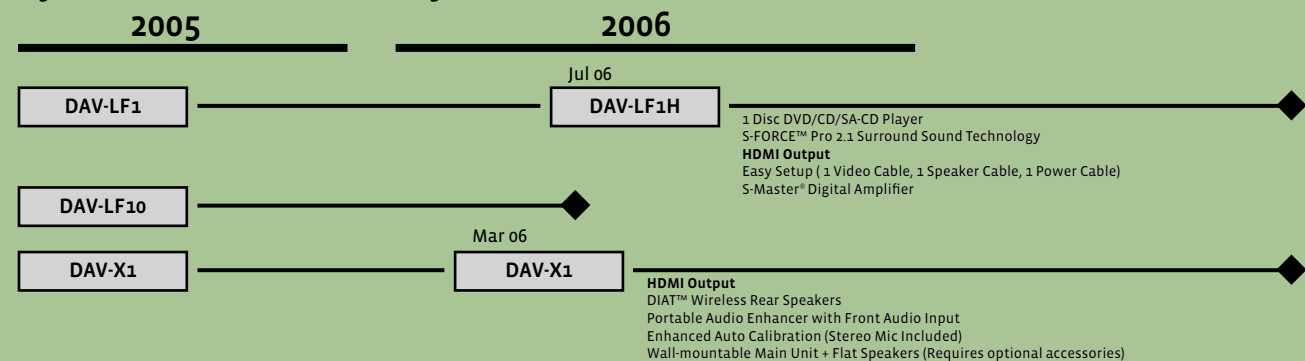

SONY

Platinum DVD Dream®

Sony Platinum DVD Dream Systems Transition Chart