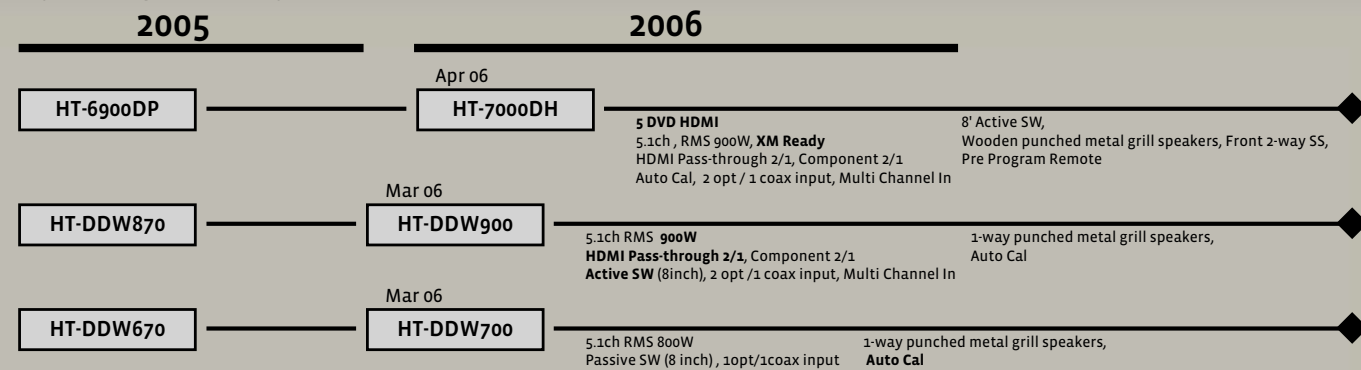

SONY®

Home Theater In A Box

Sony Integrated Systems Transition Chart

Sony Home Theater Component Systems Transition Chart

Key Technology Stories

Digital Cinema Auto Calibration — Now the optimal speaker for your living room is only a press of button away. Simply place the included microphone in your listening position and allow the strength of Sony's Digital Signal Processing to take over. Speaker placement, distance, and delays are all adjusted automatically to ensure a worry free listening experience.

Portable Audio Enhancer — Simplified front audio connection is part of what makes Sony's HTIB systems ideal for today's portable digital music players. Beyond the simplified connection, a powerful Digital Signal Processor is used to expand the quality of compressed digital audio from any device that is connected.

Multi Speaker Formation — Use the Traditional 5.1 speaker arrangement, or stack all your speakers in front, even take two speakers away and put them into another room. Sony knows that not everyone wants to put speakers in the traditional 5.1 arrangement. Muti Speaker Formation allows you decide how you want your speakers with an easy to use on screen display. Using the on screen display you can tell your system the way you want it and the system will adjust the audio for better sound from that arrangement.