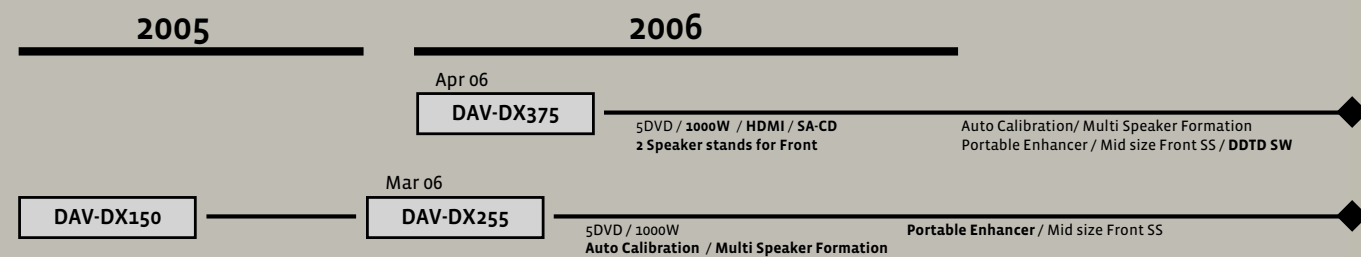

SONY®

Home Theater In A Box

Sony Integrated Systems Transition Chart

Sony Home Theater Component Systems Transition Chart

Key Technology Stories

Digital Cinema Auto Calibration — Now the optimal speaker for your living room is only a press of button away. Simply place the included microphone in your listening position and allow the strength of Sony's Digital Signal Processing to take over. Speaker placement, distance, and delays are all adjusted automatically to ensure a worry free listening experience.