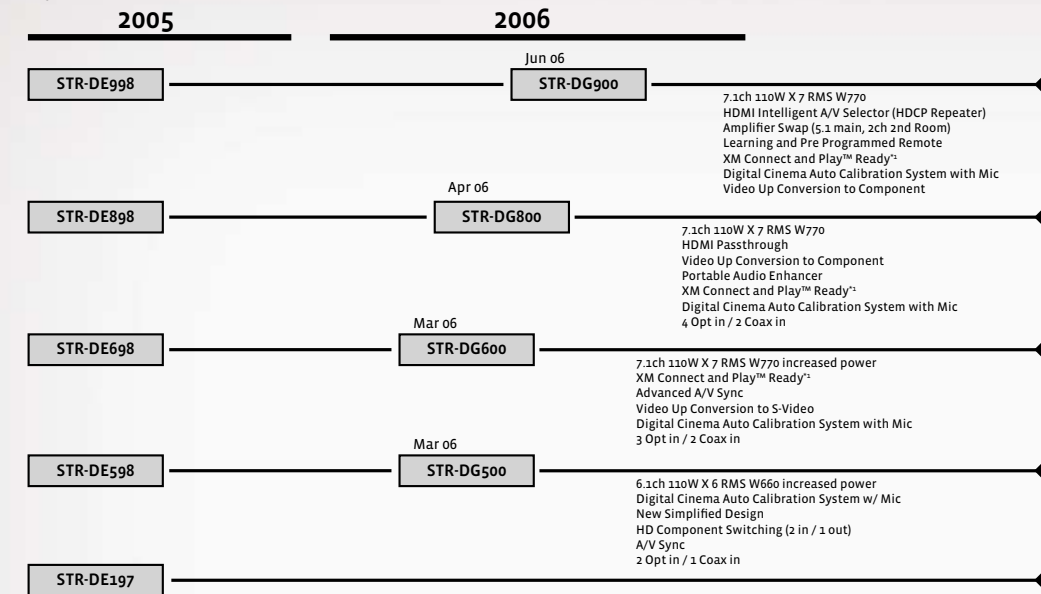

STR-DG900 A/V Receiver

The full HD experience

Key Features/Selling Points

- 110 Watts x7
- HDMI Active Intelligence
- Portable Audio Enhancer
- Powered Multi-Room – While a riveting 5.1 channel surround experience can be enjoyed in your living room, the other two channels of the amplifier can be routed to any room in your house while you enjoy listening to anything that is connected to the receiver (fully independent of the main room, but requires additional wiring not included).
- On Screen Display – Allows for simplified setup and improved day-to-day operation by allowing all setup and critical operations to be displayed on your TV.
- Component Video Up Conversion – Allows for composite and S-Video sources to be converted to component video output, minimizing the number of connections needed from receiver to your Television set.
- XM Connect-and-Play™¹
- Digital Cinema Auto Calibration
- Digital Cinema Sound
- Design and Control – Improved front panel cosmetics with logic based button layout and control structure. Remote Control also benefits from “zoned” design (like functions grouped together on remote control) also features glow keys for night time use.

¹ Requires subscription and antenna. Sold separately. Antenna placement restrictions apply.

Receivers

Sony A/V Receiver Transition Chart

		HDMI Intelligent A/V Selector	
		Portable Enhancer	XM Connect and Play™¹
		HDMI Passthrough	XM Connect and Play™¹
		Portable Enhancer	Auto Calibration
		XM Connect and Play™¹	New Design
	XM Connect and Play™¹	Auto Calibration	2nd Zone powered
	Auto Calibration	New Design	2nd Zone passive
Auto Calibration	Assignable Digital	2nd Zone passive	OSD
Assignable Digital	New Design	Assignable Digital	Assignable Digital
New Design	Assignable Comp	Assignable Comp	Assignable Comp
Assignable Comp	V-Up S-Video	V-Up Component	V-Up Component
Unified Remote	PrePro Remote	Upgrade Remote	Upgrade PP/LRN Remote
DCS	DCS	DCS	DCS
HD Switching	HD Switching	HD Switching	HD Switching
A/V Sync	A/V Sync	A/V Sync	A/V Sync
660W	700W	770W	770W
6.1CH	7.1CH	7.1CH	7.1CH
STR-DG500	STR-DG600	STR-DG800	STR-DG900

Receiver Step Up Chart

Items in bold are new features in 06 products

Key Technology Stories

HDMI Active Intelligence — Powerful HDMI connectivity combined with Active Intelligence offers automatic detection of optimal video and audio signals from all connected components with convenience of a simple one wire connection. Offered in the STR-DG900 AV Receiver.

HDMI Passthrough — Powerful HDMI connectivity allows for uncompressed audio and video to pass through directly to your HDMI capable television. Offered in the STR-DG800 AV Receiver.

Digital Cinema Auto Calibration — Now the optimal speaker for your living room is only a press of button away. Simply place the included microphone in your listening position and allow the strength of Sony's Digital Signal Processing to take over. Speaker placement, distance, and delays are all adjusted automatically to ensure a worry free listening experience.

XM Connect-and-Play — A World of digital radio is at your fingertips. Connect the optional Connect-and-Play antenna, sign up for XM service and enjoy the variety of digital radio with the superior sound quality of an A/V receiver.¹ Offered in the STR-DG600, STR-DG800, and STR-DG900 AV Receivers.

Portable Audio Enhancer — Simplified front audio and video connections are part of what makes the STR-DG800 and STR-DG900 ideal for today's portables. Beyond the simplified connection a powerful Digital Signal Processor is used to expand the quality from any device that is connected.