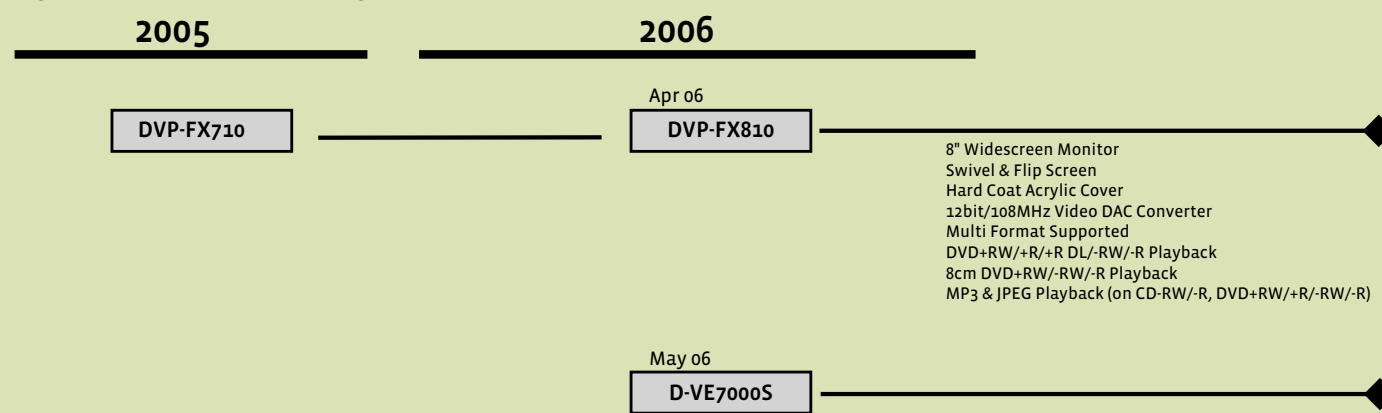

Sony Portable DVD Player Transition Chart