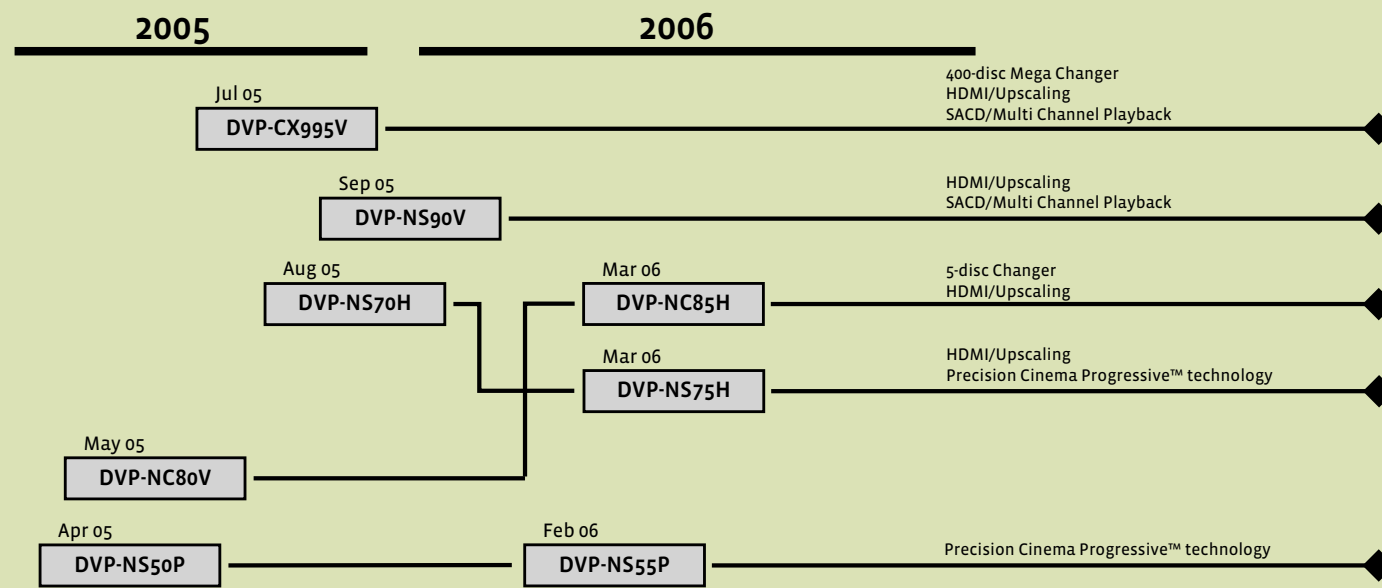

Sony DVD Player Transition Chart