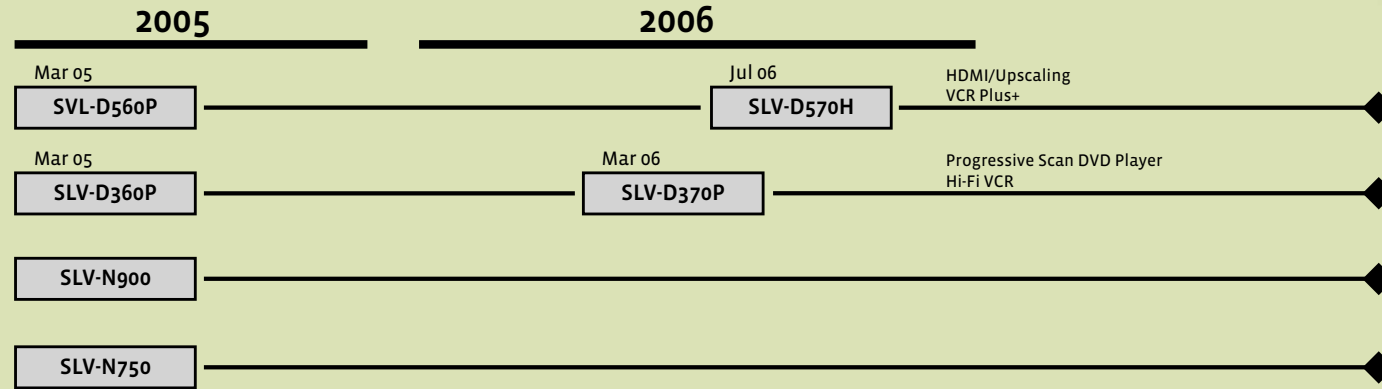

SONY

DVD/VCR

Sony DVD/VCR and VCR Transition Chart