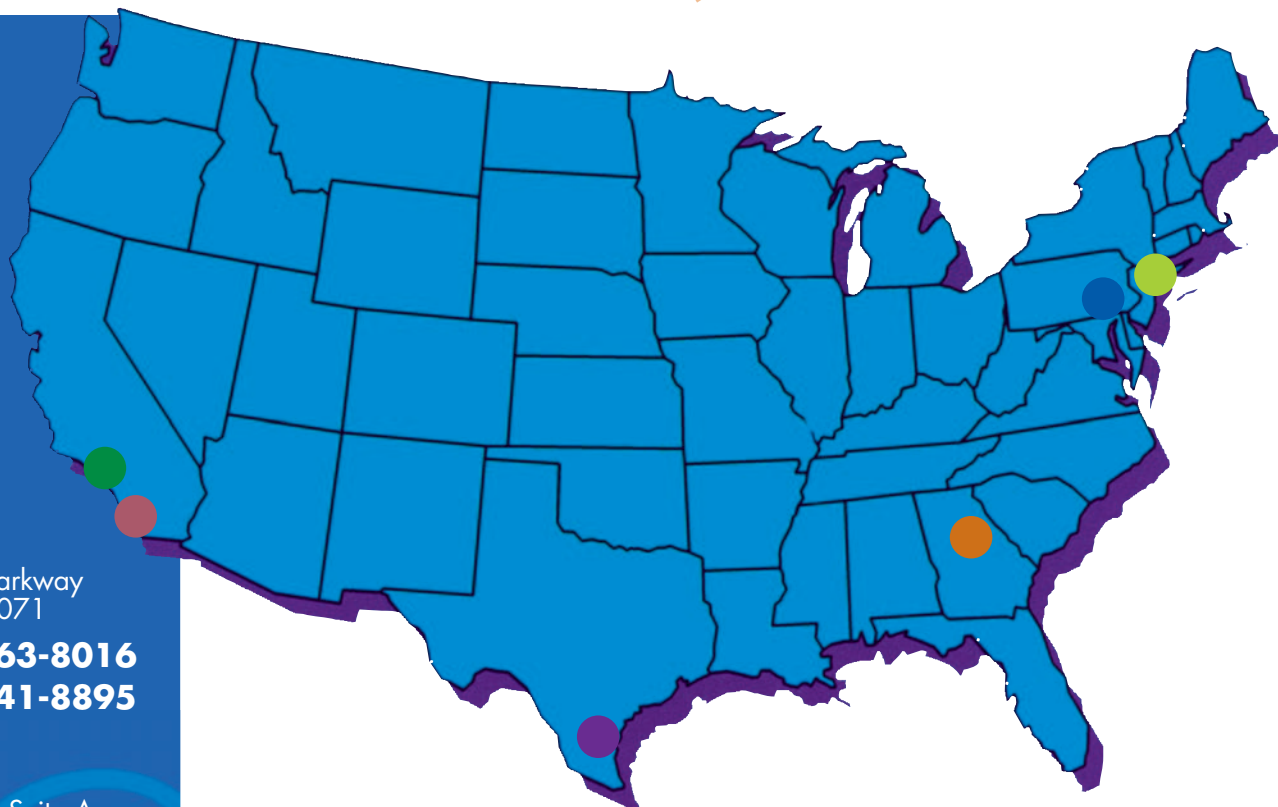

SERVICE CENTER LOCATIONS

Oradell

680 Kinderkamack Rd
Oradell, New Jersey
07649

Voice:

201-476-8000

Depot FAX:

201-986-3001

Field FAX:

201-986-3151

Norcross

3175A Northwoods Parkway
Norcross, Georgia 30071

Voice: **770-263-8016**

FAX: **770-441-8895**

Burbank

4100 Riverside Drive, Suite A
Burbank, California 91505

Voice: **818-729-5860**

FAX: **818-729-5899**

Bristol

1501 Grundy's Lane
Bristol, Pennsylvania 19007

Voice: **215-826-4011**

FAX: **215-826-4104**

Laredo

Del Mar Industrial Place
5819 Riverside Drive, Suite 100
Laredo, Texas 78041

Voice: **956-795-4600**

FAX: **956-795-4675**

San Diego

7825 Trade St, Suite 110
San Diego, California 92121

Voice: **866-766-9272**

● ORADELL:

Analog and Digital VTR excluding
DVCAM™, 8MM and VHS

Cameras and camcorders excluding
DVCAM, 8MM and VHS

CRT Monitors

CRT Projectors

DMX-R100 Audio Mixers

Videoconference Products

Systems Products

● BURBANK:

Analog and Digital VTR excluding
DVCAM, 8MM and VHS

Cameras and camcorders excluding
DVCAM, 8MM and VHS

CRT Monitors

**Professional Audio Products except
Wireless Microphones**

● NORCROSS:

DVCAM Camcorders and Decks
8MM and VHS Camcorders and
Decks

Printers

Passport Systems

Network Players

Wireless Microphones

● SAN DIEGO:

Plasma PFM Monitors
LCD Monitors

● LAREDO:

VPL projectors

● BRISTOL:

Security Products