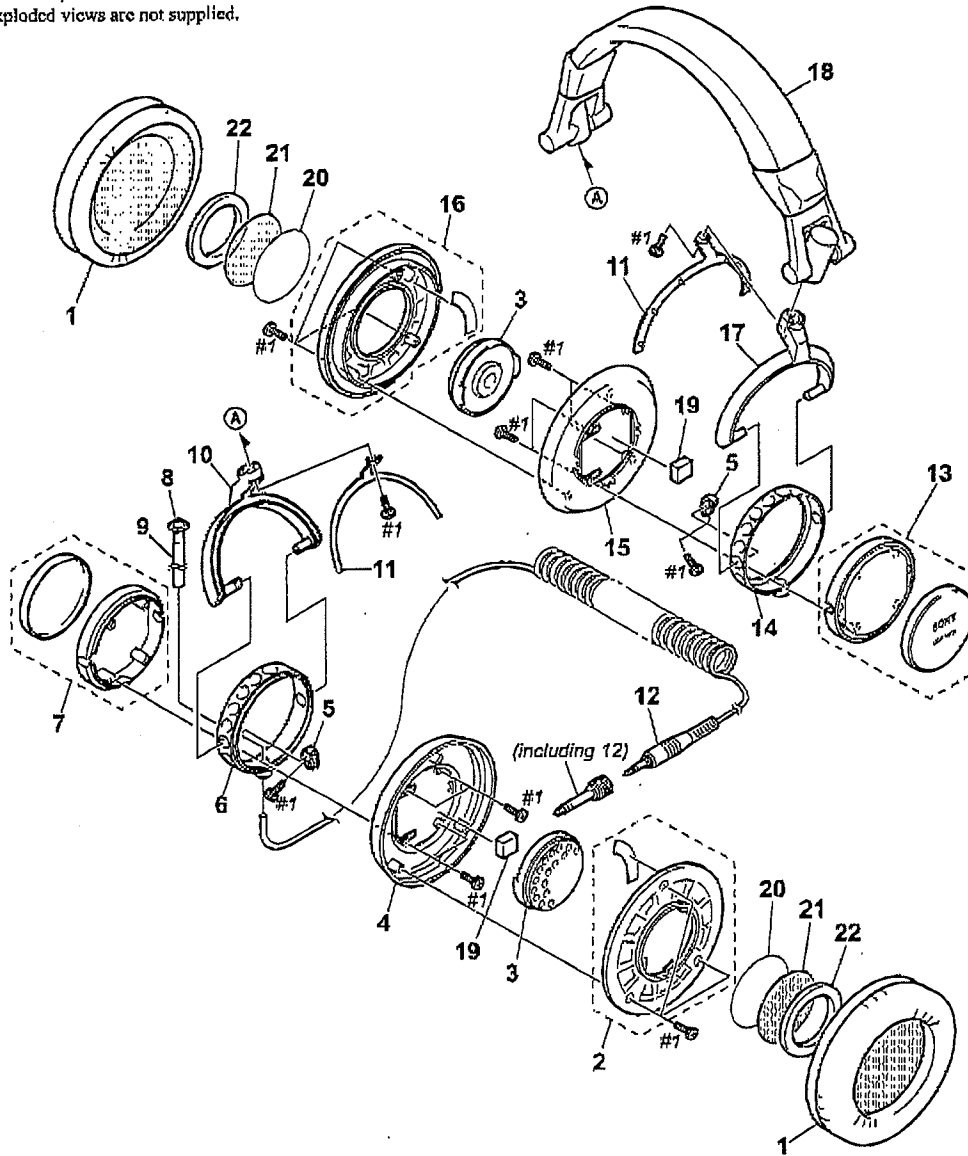

**EXPLODED VIEW**

**NOTE:**

- -XX, -X mean standardized parts, so they may have some differences from the original one.
- The mechanical parts with no reference number in the exploded views are not supplied.

Ref. No.	Part No.	Description	Remarks	Ref. No.	Part No.	Description	Remarks
1	4-218-140-01	PAD, EAR		13	X-4951-699-1	HOUSING (R) ASSY	
2	X-4951-694-1	PLATE (L) FRONT ASSY		14	4-218-136-01	RING, HOUSING (R)	
3	1-542-390-11	DRIVER (HEADPHONE) (DSOF025)		15	X-4951-697-1	FLANGE (R) ASSY	
4	X-4951-696-1	FLANGE (L) ASSY		16	X-4951-695-1	PLATE (R) FRONT ASSY	
5	4-954-017-01	CAM, HANGER		17	4-218-142-01	HANGER (R)	
6	4-218-135-01	RING, HOUSING (L)		18	X-4951-652-1	HEAD BAND ASSY	
7	X-4951-698-1	HOUSING (L) ASSY		19	4-220-391-01	AB SORBENT, ACOUSTIC	
8	3-671-893-00	CLAMP (LDW TYPE)		20	4-220-392-01	EQUALIZER	
9	4-218-139-01	BUSHING		21	4-219-368-01	URETHANE, FRONT	
10	4-218-141-01	HANGER (L)		22	4-219-367-01	RING, URETHANE	
11	4-218-143-01	LID, HANGER		#1	7-685-132-19	SCREW +P (2.6 x 5) TYPE2 NON-SLIT	
12	1-790-644-11	CORD (WITH PLUG)					