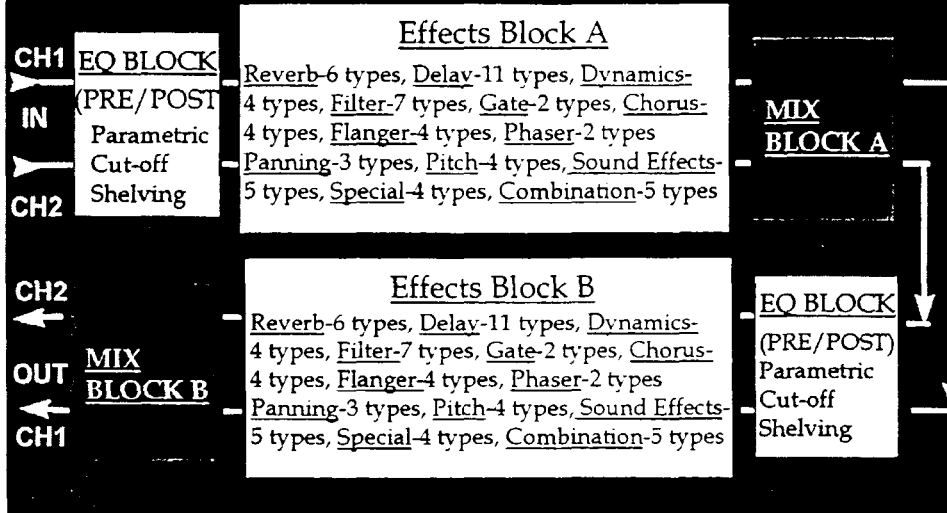

V77 Architecture

SONY V77 vs. Competition

	SONY V77	LEX PCM-8	T.C M2000
A/D/A Resolutio	24/20bit	18/18 bit	20/20 bit
Digital I/O	AES/SPDIF	SPDIF	AES/SPDIF
DSP Rate	52 bit	32 bit	32BIT
Ins/Outs	1/4", XLR	1/4" TRS	XLR
Large Display?	Yes	No	Yes
Dyn/Filter FX?	Yes	No	Yes
Numeric Entry ?	Yes	No	No
Jog/Shuttle?	Yes	ata entry Wh	ata entry Wh
Dual FX ?	Yes	es-w/pcm car	Yes
Morphing?	Yes	No	Yes
# of Para.Disp.	6	1	2
L/R Linking?	Yes	No	Yes
Retail Price	\$1,775	\$2,499	\$1,995