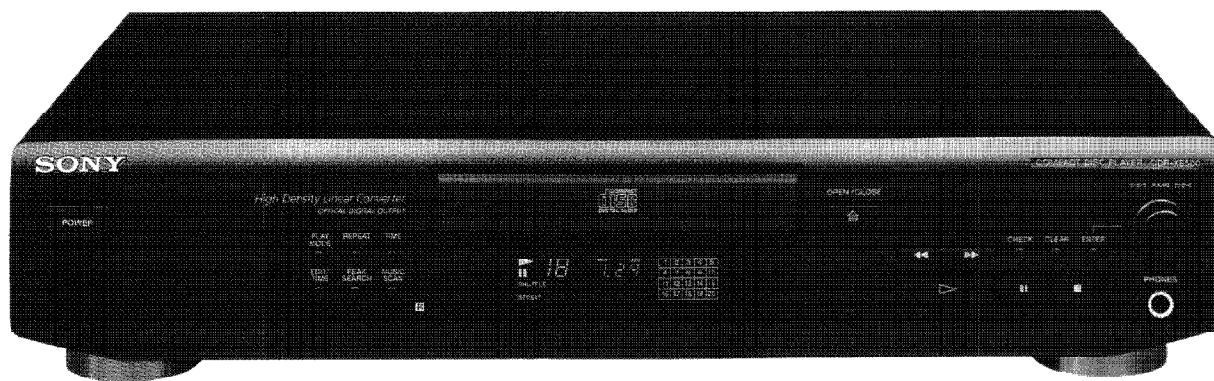

SONY

CDP-XE500

CD PLAYER

- HYBRID PULSE D/A CONVERTER
- JOG DIAL TRACK SEARCH
- OPTICAL DIGITAL OUTPUT
- DIGITAL VOLUME CONTROL
- REMOTE COMMANDER® WIRELESS REMOTE CONTROL

CDP-XE500

At a price where you'd expect an ordinary CD Player, Sony offers the remarkable CDP-XE500. Its sophisticated Digital-to-Analog converter system actually combines the outputs of four separate converters to suppress distortion. Its Digital Volume control operates with superior stability and repeatability. Finally, its Jog Dial and Remote Commander unit are pleasures to use.

- **3-MODE MUSIC SCAN** helps you find the spot you're looking for
- **TIME AND MANUAL FADER** to fade-in at the start of songs, fade-out at the end
- **AUTO START** commences play when you hit the drawer close button
- **ANTI-RESONANT ISOLATOR FEET** with off-center drilling to minimize the transmission of shelf-borne vibration
- **HEADPHONE JACK** for private listening