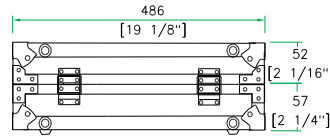

Product Dimensions (inch): 19.1 x 19.1 x 4.7

Product Weight (lbs): 16.1 lbs

Shipping Dimensions (cm): 49.5 x 49.5 x 14

Shipping Weight (kg): 8.9 kg

Product Dimensions (cm): 48.6 x 48.6 x 11.9

Product Weight (kg): 7.3 kg

5/05

Adjustable Case For Wireless Mics w/ Pick-&-Fit Foam

FRONT VIEW

LEFT VIEW

BACK VIEW

RIGHT VIEW

A-A VIEW

TOP VIEW OF COVER