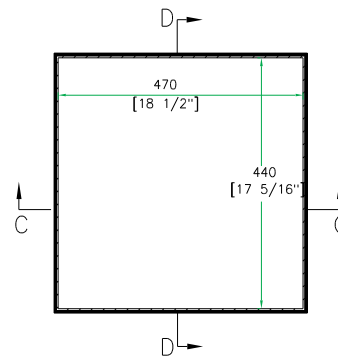

TOP VIEW OF BASE

D-D VIEW

PICK & FIT FOAM

www.roadreadycases.com

Road Ready Cases 18120 S. Broadway St. Unit B Gardena, Ca. 90248- 3536
ph: 310 767 1772 fax: 310 767 1798