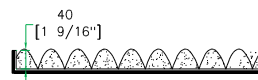

Product Dimensions (inch): 19.1 x 19.1 x 4.7

Product Weight (lbs): 16.1 lbs

Shipping Dimensions (cm): 49.5 x 49.5 x 14

Shipping Weight (kg): 8.9 kg

Product Dimensions (cm): 48.6 x 48.6 x 11.9

Product Weight (kg): 7.3 kg

5/05

Adjustable Case For Wireless Mics w/ Pick-&-Fit Foam

FRONT VIEW

LEFT VIEW

BACK VIEW

RIGHT VIEW

A-A VIEW

TOP VIEW OF COVER