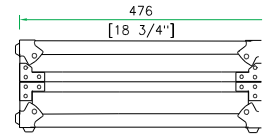

Product Dimensions (inch): 19.1 x 19.1 x 4.7

Product Weight (lbs): 16.1 lbs

Shipping Dimensions (cm): 49.5 x 49.5 x 14

Shipping Weight (kg): 8.9 kg

Product Dimensions (cm): 48.6 x 48.6 x 11.9

Product Weight (kg): 7.3 kg

5/05

Adjustable Case For Wireless Mics w/ Pick-&-Fit Foam

FRONT VIEW

LEFT VIEW

BACK VIEW

RIGHT VIEW

A-A VIEW

TOP VIEW OF COVER