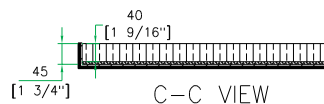

RRWIRELESS

Your mic is your voice to the world. Protect it. Designed to house virtually any wireless unit out there including Sennheiser, AKG, Shure and Nady, RRWIRELESS is built to take care of all your wireless needs. Our exclusive high-density Pick-&-Fit Foam allows you to create the perfect custom space for any combination of handheld, headset, or lavalier wireless systems. Simply pick out the Pick-&-Fit Foam to customize your case for the perfect fit. If your needs change down the line, just change the foam inserts.

Rugged Road Ready Features

- Industrial Grade Rubber Feet
- Premium 3/8" Vinyl Laminated Plywood
- Tongue and Groove Locking Fit
- Pick-&-Fit Foam

Shipping Dimensions (inch): 19.5 X 19.5 X 5.5

Shipping Weight (lbs): 19.6 lbs

Product Dimensions (inch): 19.1 x 19.1 x 4.7

Product Weight (lbs): 16.1 lbs

Shipping Dimensions (cm): 49.5 x 49.5 x 14

Shipping Weight (kg): 8.9 kg

Product Dimensions (cm): 48.6 x 48.6 x 11.9

Product Weight (kg): 7.3 kg

5/05

Adjustable Case For Wireless Mics w/ Pick-&-Fit Foam

C-C VIEW

D-D VIEW

PICK & FIT FOAM

www.roadreadycases.com

Road Ready Cases 18120 S. Broadway St. Unit B Gardena, Ca. 90248- 3536
ph: 310 767 1772 fax: 310 767 1798