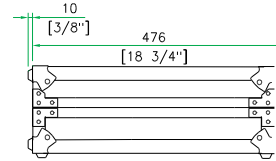

Product Dimensions (inch): 19.1 x 19.1 x 4.7

Product Weight (lbs): 16.1 lbs

Shipping Dimensions (cm): 49.5 x 49.5 x 14

Shipping Weight (kg): 8.9 kg

Product Dimensions (cm): 48.6 x 48.6 x 11.9

Product Weight (kg): 7.3 kg

5/05

Adjustable Case For Wireless Mics w/ Pick-&-Fit Foam

FRONT VIEW

LEFT VIEW

BACK VIEW

RIGHT VIEW

A-A VIEW

TOP VIEW OF COVER