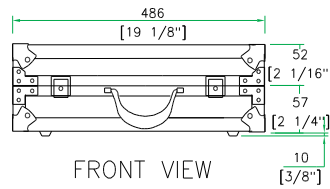

Product Dimensions (inch): 19.1 x 19.1 x 4.7

Product Weight (lbs): 16.1 lbs

Shipping Dimensions (cm): 49.5 x 49.5 x 14

Shipping Weight (kg): 8.9 kg

Product Dimensions (cm): 48.6 x 48.6 x 11.9

Product Weight (kg): 7.3 kg

5/05

Adjustable Case For Wireless Mics w/ Pick-&-Fit Foam

FRONT VIEW

LEFT VIEW

BACK VIEW

RIGHT VIEW

A-A VIEW

TOP VIEW OF COVER