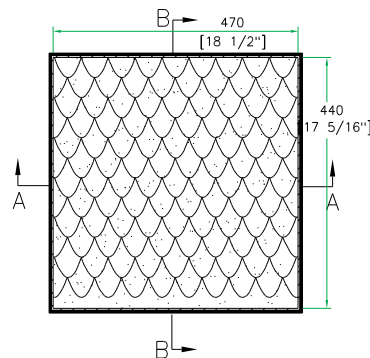

Product Dimensions (inch): 19.1 x 19.1 x 4.7

Product Weight (lbs): 16.1 lbs

Shipping Dimensions (cm): 49.5 x 49.5 x 14

Shipping Weight (kg): 8.9 kg

Product Dimensions (cm): 48.6 x 48.6 x 11.9

Product Weight (kg): 7.3 kg

5/05

Adjustable Case For Wireless Mics w/ Pick-&-Fit Foam

FRONT VIEW

LEFT VIEW

BACK VIEW

RIGHT VIEW

A-A VIEW

TOP VIEW OF COVER