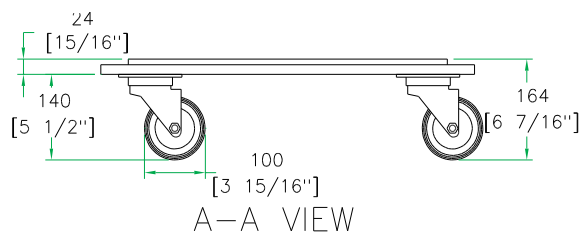

Rugged Road Ready Features

- * Beefy 3 1/2" Industrial Casters
- * Premium 3/8" Plywood

Shipping Dimensions (inch): 24.6 x 24.3 x 7.1

Shipping Weight (lbs): 18.7

Product Dimensions (inch): 24.2 x 23.9 x 6.5

Product Weight (lbs): 16.5

Shipping Dimensions (cm): 62.5 x 61.7 x 17

Shipping Weight (kg): 8.5

Product Dimensions (cm): 61.5 x 60.7x 18

Product Weight (kg): 7.5

Shipping Dimensions (inch): 24.6 x 24.3 x 7.1

Shipping Weight (lbs): 18.7

Product Dimensions (inch): 24.2 x 23.9 x 6.5

Product Weight (lbs): 16.5

Shipping Dimensions (cm): 62.5 x 61.7 x 18.0

Shipping Weight (kg): 8.5

Product Dimensions (cm): 61.5 x 60.7 x 16.4

Product Weight (kg): 7.5

5/05

3 1/2 INCH, OPTIONAL CASTER KIT WITH BREAKS ON TWO WHEELS

TOP VIEW OF COVER

B-B VIEW

www.roadreadycases.com

Road Ready Cases 18120 S. Broadway St. Unit B Gardena, Ca. 90248- 3536
 ph: 310 767 1772 fax: 310 767 1798