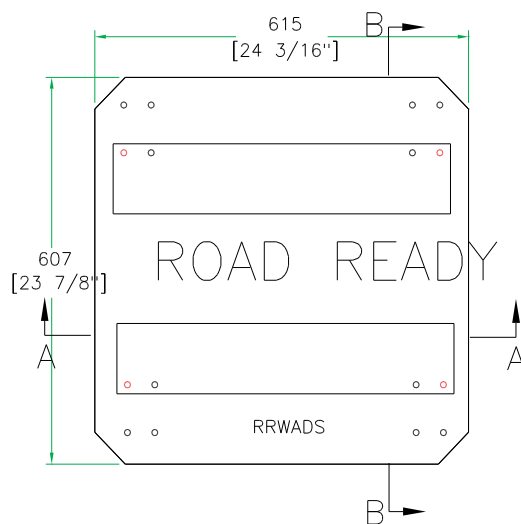

Rugged Road Ready Features

- * Beefy 3 1/2" Industrial Casters
- * Premium 3/8" Plywood

Shipping Dimensions (inch): 24.6 x 24.3 x 7.1

Shipping Weight (lbs): 18.7

Product Dimensions (inch): 24.2 x 23.9 x 6.5

Product Weight (lbs): 16.5

Shipping Dimensions (cm): 62.5 x 61.7 x 17

Shipping Weight (kg): 8.5

Product Dimensions (cm): 61.5 x 60.7x 18

Product Weight (kg): 7.5

Shipping Dimensions (inch): 24.6 x 24.3 x 7.1

Shipping Weight (lbs): 18.7

Product Dimensions (inch): 24.2 x 23.9 x 6.5

Product Weight (lbs): 16.5

Shipping Dimensions (cm): 62.5 x 61.7 x 18.0

Shipping Weight (kg): 8.5

Product Dimensions (cm): 61.5 x 60.7 x 16.4

Product Weight (kg): 7.5

5/05

3 1/2 INCH, OPTIONAL CASTER KIT WITH BREAKS ON TWO WHEELS

TOP VIEW OF COVER

B-B VIEW

www.roadreadycases.com

Road Ready Cases 18120 S. Broadway St. Unit B Gardena, Ca. 90248- 3536
 ph: 310 767 1772 fax: 310 767 1798