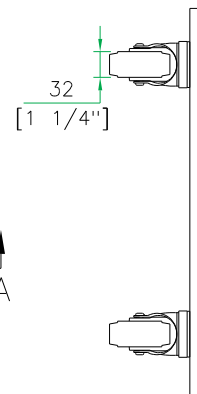

Rugged Road Ready Features

- * Beefy 3 1/2" Industrial Casters
- * Premium 3/8" Plywood

Shipping Dimensions (inch): 24.6 x 24.3 x 7.1

Shipping Weight (lbs): 18.7

Product Dimensions (inch): 24.2 x 23.9 x 6.5

Product Weight (lbs): 16.5

Shipping Dimensions (cm): 62.5 x 61.7 x 17

Shipping Weight (kg): 8.5

Product Dimensions (cm): 61.5 x 60.7x 18

Product Weight (kg): 7.5

Shipping Dimensions (inch): 24.6 x 24.3 x 7.1

Shipping Weight (lbs): 18.7

Product Dimensions (inch): 24.2 x 23.9 x 6.5

Product Weight (lbs): 16.5

Shipping Dimensions (cm): 62.5 x 61.7 x 18.0

Shipping Weight (kg): 8.5

Product Dimensions (cm): 61.5 x 60.7 x 16.4

Product Weight (kg): 7.5

5/05

3 1/2 INCH, OPTIONAL CASTER KIT WITH BREAKS ON TWO WHEELS

TOP VIEW OF COVER

B-B VIEW

www.roadreadycases.com

Road Ready Cases 18120 S. Broadway St. Unit B Gardena, Ca. 90248- 3536
 ph: 310 767 1772 fax: 310 767 1798