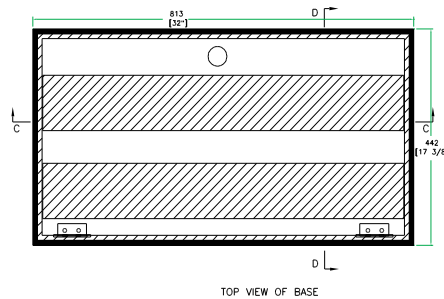

32" GUITAR PEDAL BOARD CASE

www.roadreadycases.com

Road Ready Cases 18120 S. Broadway St. Unit B Gardena, Ca. 90248-3536
ph: 310 767 1772 fax: 310 767 1798