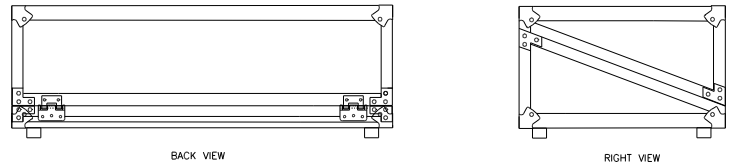

32" GUITAR PEDAL BOARD CASE

www.roadreadycases.com

Road Ready Cases 18120 S. Broadway St. Unit B Gardena, Ca. 90248-3536
ph: 310 767 1772 fax: 310 767 1798