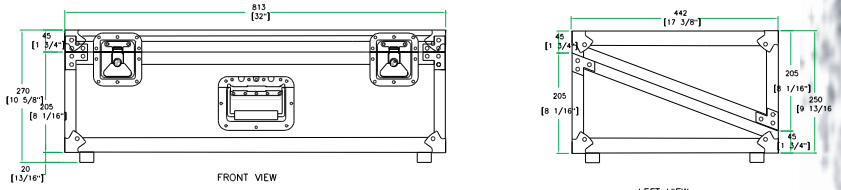

32" GUITAR PEDAL BOARD CASE

www.roadreadycases.com

Road Ready Cases 18120 S. Broadway St. Unit B Gardena, Ca. 90248-3536
ph: 310 767 1772 fax: 310 767 1798