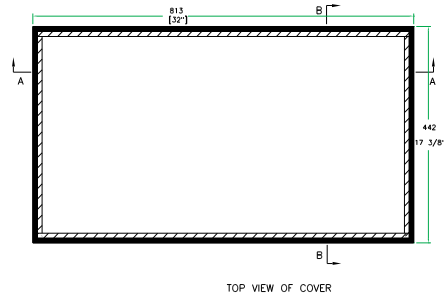

32" GUITAR PEDAL BOARD CASE

www.roadreadycases.com

Road Ready Cases 18120 S. Broadway St. Unit B Gardena, Ca. 90248-3536
ph: 310 767 1772 fax: 310 767 1798