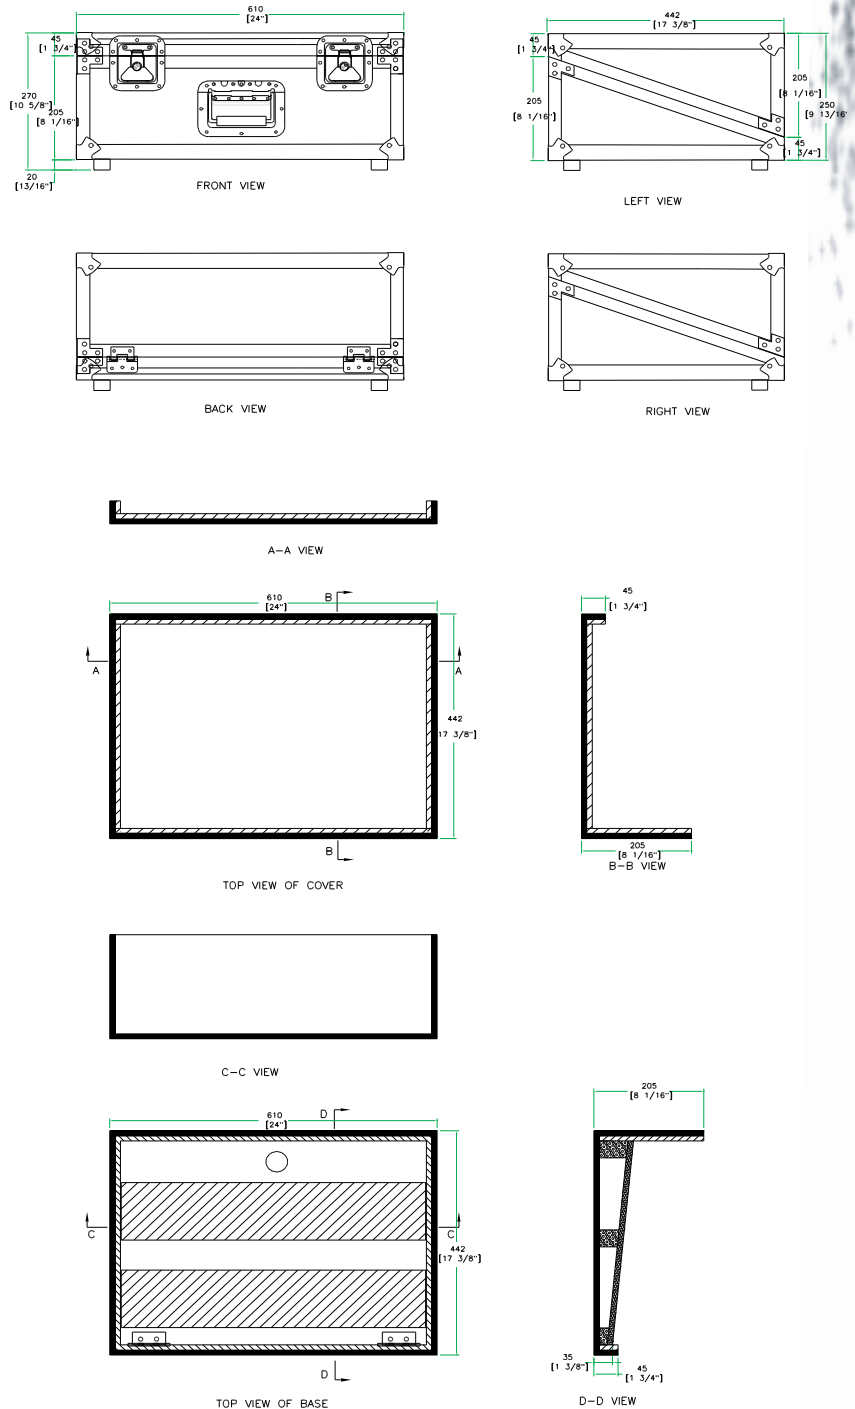

24" GUITAR PEDAL BOARD CASE

www.roadreadycases.com

Road Ready Cases 18120 S. Broadway St. Unit B Gardena, Ca. 90248- 3536
ph: 310 767 1772 fax: 310 767 1798