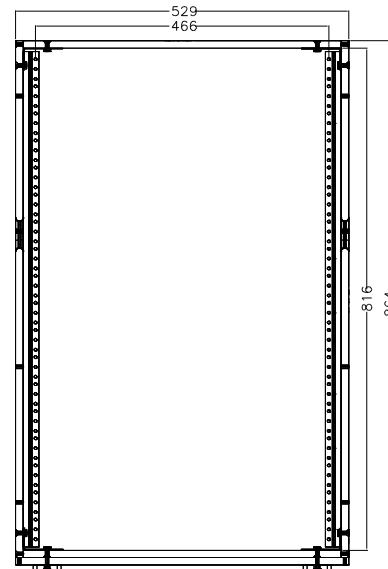

RRP18U

Because sometimes permanence is a good thing, Road Ready's RRP18U is built for those of you who prefer to remain stationary. This finely finished permanent studio rack is crafted out of premium plywood and coated with a sleek black finish so it looks good no matter what it's surroundings. The RRP18U accommodate pro amps, effects and others up to 18U, and is built smart with dual rack rails (mounted front and back at an 16 1/4" rack depth).

- RRP8U**
- RRP10U**
- RRP12U**
- RRP14U**
- RRP16U**
- RRP18U**
- RRP20U**
- RRP22U**

5/05

18U PAINTED STUDIO RACK

TOP VIEW

SIDE VIEW

FRONT VIEW

www.roadreadycases.com

Road Ready Cases 18120 S. Broadway St. Unit B Gardena, Ca. 90248- 3536
ph: 310 767 1772 fax: 310 767 1798