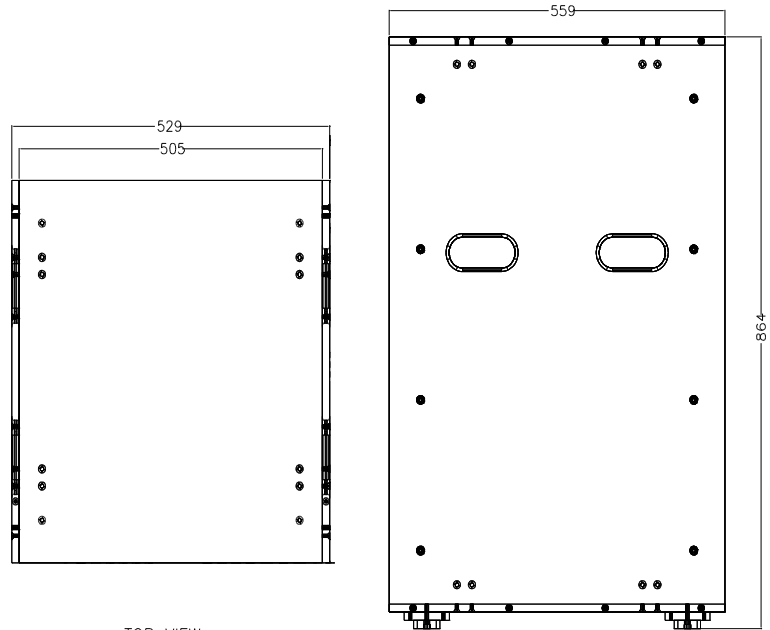

RRP18U

Because sometimes permanence is a good thing, Road Ready's RRP18U is built for those of you who prefer to remain stationary. This finely finished permanent studio rack is crafted out of premium plywood and coated with a sleek black finish so it looks good no matter what it's surroundings. The RRP18U accommodate pro amps, effects and others up to 18U, and is built smart with dual rack rails (mounted front and back at an 16 1/4" rack depth).

- RRP8U**
- RRP10U**
- RRP12U**
- RRP14U**
- RRP16U**
- RRP18U**
- RRP20U**
- RRP22U**

5/05

18U PAINTED STUDIO RACK

TOP VIEW

SIDE VIEW

FRONT VIEW

www.roadreadycases.com

Road Ready Cases 18120 S. Broadway St. Unit B Gardena, Ca. 90248- 3536
ph: 310 767 1772 fax: 310 767 1798