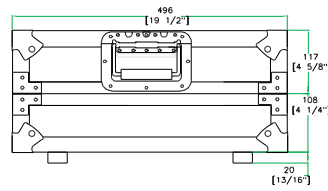

CASE FOR LAPTOP COMPUTER & BEHRINGER B- CONTROL BCD2000 DJ CONTROLLER IN TOP BOTTOM CONFIGURATION

FRONT VIEW