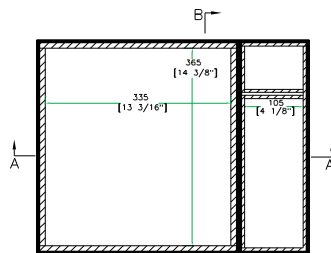

TOP VIEW OF BASE

www.roadreadycases.com

Road Ready Cases 18120 S. Broadway St. Unit B Gardena, Ca. 90248- 3536
ph: 310 767 1772 fax: 310 767 1798