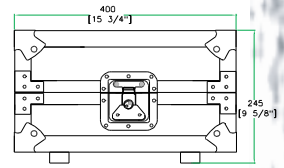

RRLTBC1

Created to help you get your groove on, the RRLTBC1, is built to fit up to a 17" laptop and the Behringer BCD2000 controller in top/bottom configuration. Smart, Simple and 100% Road Ready!

Rugged Road Ready Features

- Double Anchor Industrial Rivets
- Recessed, Spring Loaded Handles
- Industrial Grade Rubber Feet
- Premium 3/8" Vinyl Laminated Plywood
- Tongue and Groove Locking Fit
- Road Ready Limited Lifetime Warranty

CASE FOR LAPTOP COMPUTER & BEHRINGER B- CONTROL BCD2000 DJ CONTROLLER IN TOP BOTTOM CONFIGURATION

LEFT VIEW

www.roadreadycases.com

Road Ready Cases 18120 S. Broadway St. Unit B Gardena, Ca. 90248- 3536
ph: 310 767 1772 fax: 310 767 1798