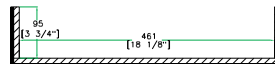

CASE FOR LAPTOP COMPUTER & BEHRINGER B- CONTROL BCD2000 DJ CONTROLLER IN TOP BOTTOM CONFIGURATION

FRONT VIEW

LEFT VIEW

BACK VIEW

RIGHT VIEW

C-C VIEW

TOP VIEW OF COVER

D-D VIEW