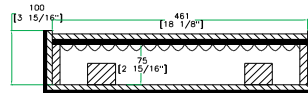

CASE FOR LAPTOP COMPUTER & BEHRINGER B- CONTROL BCD2000 DJ CONTROLLER IN TOP BOTTOM CONFIGURATION

FRONT VIEW

LEFT VIEW

BACK VIEW

RIGHT VIEW

C-C VIEW

TOP VIEW OF COVER

D-D VIEW