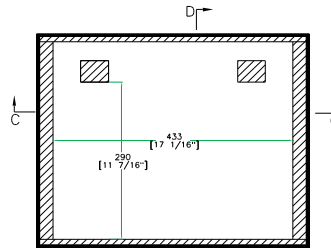

CASE FOR LAPTOP COMPUTER & BEHRINGER B- CONTROL BCD2000 DJ CONTROLLER IN TOP BOTTOM CONFIGURATION

FRONT VIEW

LEFT VIEW

BACK VIEW

RIGHT VIEW

C-C VIEW

TOP VIEW OF COVER

D-D VIEW