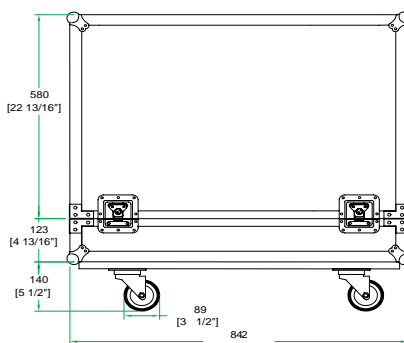

RRGC212C

Rock out and party like a rock star with the RRGC212C Guitar Amp Combo Case. Designed to accommodate various 2 x 12" guitar amp combos including Fender, VOX, Marshall, Line, Rivera, Ampeg and others, the RRGC212C features our high-density Z-Lock Foam inserts so that creating the perfect custom space for your amp combo is a snap! Simply add or remove layers of our Z-Lock Foam to create the perfect fit (min dimensions: 16 " L x 18 " W x 9 " H , max. dimensions: 21.89 " L x 25 3/8 " W x 13" H). And to keep the good times rolling, we designed this rocker with a low profile base for easy access and included a caster for easy transportation.

Shipping Dimensions (inch): 34.4 x 18.9 x 32.7

Shipping Weight (lbs): 72.6

Product Dimensions (inch): 33.9 x 17.7 x 31.1

Product Weight (lbs): 64.9

Shipping Dimensions (cm): 87.5 x 48 x 83

Shipping Weight (kg): 33

Product Dimensions (cm): 86 x 45 x 79

Product Weight (kg): 29.5

4/04

Road Ready Cases 18120 S. Broadway St. Unit B Gardena, Ca. 90248- 3536
 ph: 310 767 1772 fax: 310 767 1798

Case for Guitar Combos w/ 2 x12" Speakers and Caster

FRONT VIEW
BACK VIEW

LEFT VIEW
RIGHT VIEW

A-A VIEW

TOP VIEW OF COVER

B-B VIEW

C-C VIEW

TOP VIEW OF BASE

D-D VIEW