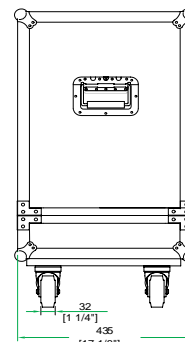

RRGC212C

Rock out and party like a rock star with the RRGC212C Guitar Amp Combo Case. Designed to accommodate various 2 x 12" guitar amp combos including Fender, VOX, Marshall, Line, Rivera, Ampeg and others, the RRGC212C features our high-density Z-Lock Foam inserts so that creating the perfect custom space for your amp combo is a snap! Simply add or remove layers of our Z-Lock Foam to create the perfect fit (min dimensions: 16 " L x 18 " W x 9 " H , max. dimensions: 21.89 " L x 25 3/8 " W x 13" H). And to keep the good times rolling, we designed this rocker with a low profile base for easy access and included a caster for easy transportation.

Shipping Dimensions (inch): 34.4 x 18.9 x 32.7

Shipping Weight (lbs): 72.6

Product Dimensions (inch): 33.9 x 17.7 x 31.1

Product Weight (lbs): 64.9

Shipping Dimensions (cm): 87.5 x 48 x 83

Shipping Weight (kg): 33

Product Dimensions (cm): 86 x 45 x 79

Product Weight (kg): 29.5

4/04

Road Ready Cases 18120 S. Broadway St. Unit B Gardena, Ca. 90248- 3536
 ph: 310 767 1772 fax: 310 767 1798

Case for Guitar Combos w/ 2 x12" Speakers and Caster

FRONT VIEW
BACK VIEW

LEFT VIEW
RIGHT VIEW

A-A VIEW

TOP VIEW OF COVER

B-B VIEW

C-C VIEW

TOP VIEW OF BASE

D-D VIEW