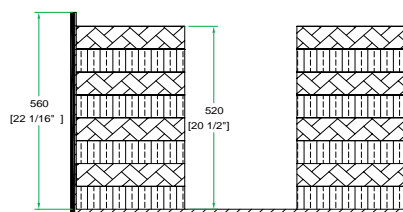

RRGC212C

Rock out and party like a rock star with the RRGC212C Guitar Amp Combo Case. Designed to accommodate various 2 x 12" guitar amp combos including Fender, VOX, Marshall, Line, Rivera, Ampeg and others, the RRGC212C features our high-density Z-Lock Foam inserts so that creating the perfect custom space for your amp combo is a snap! Simply add or remove layers of our Z-Lock Foam to create the perfect fit (min dimensions: 16 " L x 18 " W x 9 " H , max. dimensions: 21.89 " L x 25 3/8 " W x 13" H). And to keep the good times rolling, we designed this rocker with a low profile base for easy access and included a caster for easy transportation.

Shipping Dimensions (inch): 34.4 x 18.9 x 32.7

Shipping Weight (lbs): 72.6

Product Dimensions (inch): 33.9 x 17.7 x 31.1

Product Weight (lbs): 64.9

Shipping Dimensions (cm): 87.5 x 48 x 83

Shipping Weight (kg): 33

Product Dimensions (cm): 86 x 45 x 79

Product Weight (kg): 29.5

4/04

Road Ready Cases 18120 S. Broadway St. Unit B Gardena, Ca. 90248- 3536
 ph: 310 767 1772 fax: 310 767 1798

Case for Guitar Combos w/ 2 x12" Speakers and Caster

FRONT VIEW
BACK VIEW

LEFT VIEW
RIGHT VIEW

A-A VIEW

TOP VIEW OF COVER

B-B VIEW

C-C VIEW

TOP VIEW OF BASE

D-D VIEW