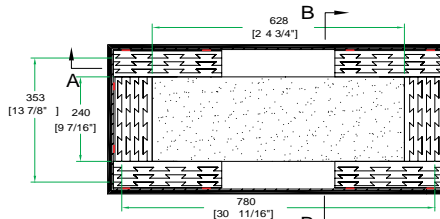

RRGC212C

Rock out and party like a rock star with the RRGC212C Guitar Amp Combo Case. Designed to accommodate various 2 x 12" guitar amp combos including Fender, VOX, Marshall, Line, Rivera, Ampeg and others, the RRGC212C features our high-density Z-Lock Foam inserts so that creating the perfect custom space for your amp combo is a snap! Simply add or remove layers of our Z-Lock Foam to create the perfect fit (min dimensions: 16 " L x 18 " W x 9 " H , max. dimensions: 21.89 " L x 25 3/8 " W x 13" H). And to keep the good times rolling, we designed this rocker with a low profile base for easy access and included a caster for easy transportation.

Shipping Dimensions (inch): 34.4 x 18.9 x 32.7

Shipping Weight (lbs): 72.6

Product Dimensions (inch): 33.9 x 17.7 x 31.1

Product Weight (lbs): 64.9

Shipping Dimensions (cm): 87.5 x 48 x 83

Shipping Weight (kg): 33

Product Dimensions (cm): 86 x 45 x 79

Product Weight (kg): 29.5

4/04

Road Ready Cases 18120 S. Broadway St. Unit B Gardena, Ca. 90248- 3536
 ph: 310 767 1772 fax: 310 767 1798

Case for Guitar Combos w/ 2 x12" Speakers and Caster

FRONT VIEW
BACK VIEW

LEFT VIEW
RIGHT VIEW

A-A VIEW

TOP VIEW OF COVER

B-B VIEW

C-C VIEW

TOP VIEW OF BASE

D-D VIEW