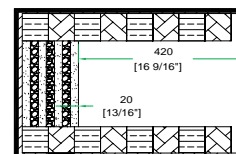

RRGC212C

Rock out and party like a rock star with the RRGC212C Guitar Amp Combo Case. Designed to accommodate various 2 x 12" guitar amp combos including Fender, VOX, Marshall, Line, Rivera, Ampeg and others, the RRGC212C features our high-density Z-Lock Foam inserts so that creating the perfect custom space for your amp combo is a snap! Simply add or remove layers of our Z-Lock Foam to create the perfect fit (min dimensions: 16 " L x 18 " W x 9 " H , max. dimensions: 21.89 " L x 25 3/8 " W x 13" H). And to keep the good times rolling, we designed this rocker with a low profile base for easy access and included a caster for easy transportation.

Shipping Dimensions (inch): 34.4 x 18.9 x 32.7

Shipping Weight (lbs): 72.6

Product Dimensions (inch): 33.9 x 17.7 x 31.1

Product Weight (lbs): 64.9

Shipping Dimensions (cm): 87.5 x 48 x 83

Shipping Weight (kg): 33

Product Dimensions (cm): 86 x 45 x 79

Product Weight (kg): 29.5

4/04

Road Ready Cases 18120 S. Broadway St. Unit B Gardena, Ca. 90248- 3536
 ph: 310 767 1772 fax: 310 767 1798

Case for Guitar Combos w/ 2 x12" Speakers and Caster

FRONT VIEW
BACK VIEW

LEFT VIEW
RIGHT VIEW

A-A VIEW

TOP VIEW OF COVER

B-B VIEW

C-C VIEW

TOP VIEW OF BASE

D-D VIEW