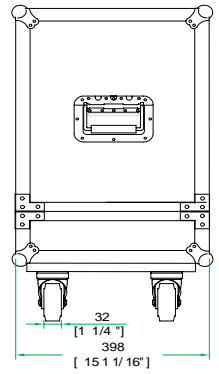

RRGC12C

Rock out and party like a rock star with the RRGC12C Guitar Amp Combo Case. Designed to accommodate various single 12" guitar amp combos including Fender, VOX, Marshall, Line, Rivera, Ampeg and others, the RRGC12C features our high-density Z-Lock Foam inserts so that creating the perfect custom space for your amp combo is a snap! Simply add or remove layers of our Z-Lock Foam to create the perfect fit (min dimensions: 18.28 " L x 25 " W x 10 " H , max. dimensions: 23.62 " L x 29.13 " W x 13" H). And to keep the good times rolling, we designed this rocker with a low profile base for easy access and included a rugged caster for easy transportation.

Shipping Dimensions (inch): 29.5 x 17.5 x 30.3

Shipping Weight (lbs): 62.9

Product Dimensions (inch): 29.1 x 16.9 x 29.5

Product Weight (lbs): 57.9

Shipping Dimensions (cm): 75 x 44.5 x 77

Shipping Weight (kg): 28.6

Product Dimensions (cm): 74 x 43 x 75

Product Weight (kg): 26.3

4/04

Road Ready Cases 18120 S. Broadway St. Unit B Gardena, Ca. 90248- 3536
 ph: 310 767 1772 fax: 310 767 1798

Adjustable Case for Guitar Combos with 1 x 12" Speakers w/ Caster

FRONT VIEW
BACK VIEW

LEFT VIEW
RIGHT VIEW

A-A VIEW

TOP VIEW OF COVER

B-B VIEW

C-C VIEW

TOP VIEW OF BASE

D-D VIEW