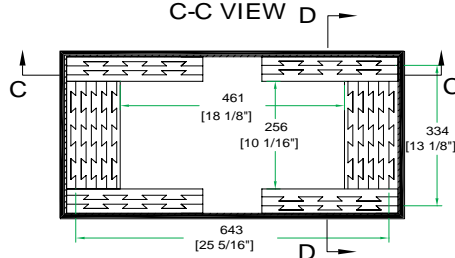

RRGC12C

Rock out and party like a rock star with the RRGC12C Guitar Amp Combo Case. Designed to accommodate various single 12" guitar amp combos including Fender, VOX, Marshall, Line, Rivera, Ampeg and others, the RRGC12C features our high-density Z-Lock Foam inserts so that creating the perfect custom space for your amp combo is a snap! Simply add or remove layers of our Z-Lock Foam to create the perfect fit (min dimensions: 18.28 " L x 25 " W x 10 " H , max. dimensions: 23.62 " L x 29.13 " W x 13" H). And to keep the good times rolling, we designed this rocker with a low profile base for easy access and included a rugged caster for easy transportation.

Shipping Dimensions (inch): 29.5 x 17.5 x 30.3

Shipping Weight (lbs): 62.9

Product Dimensions (inch): 29.1 x 16.9 x 29.5

Product Weight (lbs): 57.9

Shipping Dimensions (cm): 75 x 44.5 x 77

Shipping Weight (kg): 28.6

Product Dimensions (cm): 74 x 43 x 75

Product Weight (kg): 26.3

4/04

Road Ready Cases 18120 S. Broadway St. Unit B Gardena, Ca. 90248- 3536
 ph: 310 767 1772 fax: 310 767 1798

Adjustable Case for Guitar Combos with 1 x 12" Speakers w/ Caster

FRONT VIEW
BACK VIEW

LEFT VIEW
RIGHT VIEW

A-A VIEW

TOP VIEW OF COVER

B-B VIEW

C-C VIEW

TOP VIEW OF BASE

D-D VIEW