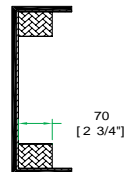

Shipping Dimensions (inch): 29.5 x 17.5 x 30.3

Shipping Weight (lbs): 62.9

Product Dimensions (inch): 29.1 x 16.9 x 29.5

Product Weight (lbs): 57.9

Shipping Dimensions (cm): 75 x 44.5 x 77

Shipping Weight (kg): 28.6

Product Dimensions (cm): 74 x 43 x 75

Product Weight (kg): 26.3

4/04

Road Ready Cases 18120 S. Broadway St. Unit B Gardena, Ca. 90248- 3536
 ph: 310 767 1772 fax: 310 767 1798

Adjustable Case for Guitar Combos with 1 x 12" Speakers w/ Caster

FRONT VIEW
BACK VIEW

LEFT VIEW
RIGHT VIEW

A-A VIEW

TOP VIEW OF COVER

B-B VIEW

C-C VIEW

TOP VIEW OF BASE

D-D VIEW