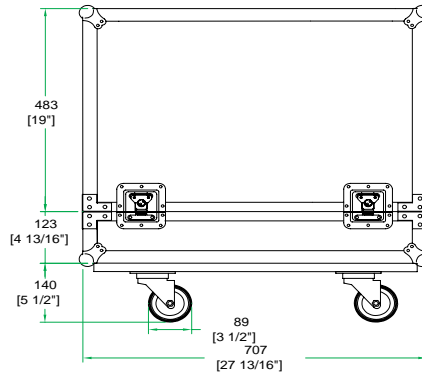

RRGC12C

Rock out and party like a rock star with the RRGC12C Guitar Amp Combo Case. Designed to accommodate various single 12" guitar amp combos including Fender, VOX, Marshall, Line, Rivera, Ampeg and others, the RRGC12C features our high-density Z-Lock Foam inserts so that creating the perfect custom space for your amp combo is a snap! Simply add or remove layers of our Z-Lock Foam to create the perfect fit (min dimensions: 18.28 " L x 25 " W x 10 " H , max. dimensions: 23.62 " L x 29.13 " W x 13" H). And to keep the good times rolling, we designed this rocker with a low profile base for easy access and included a rugged caster for easy transportation.

Shipping Dimensions (inch): 29.5 x 17.5 x 30.3

Shipping Weight (lbs): 62.9

Product Dimensions (inch): 29.1 x 16.9 x 29.5

Product Weight (lbs): 57.9

Shipping Dimensions (cm): 75 x 44.5 x 77

Shipping Weight (kg): 28.6

Product Dimensions (cm): 74 x 43 x 75

Product Weight (kg): 26.3

4/04

Road Ready Cases 18120 S. Broadway St. Unit B Gardena, Ca. 90248- 3536
 ph: 310 767 1772 fax: 310 767 1798

Adjustable Case for Guitar Combos with 1 x 12" Speakers w/ Caster

FRONT VIEW
BACK VIEW

LEFT VIEW
RIGHT VIEW

A-A VIEW

TOP VIEW OF COVER

B-B VIEW

C-C VIEW

TOP VIEW OF BASE

D-D VIEW