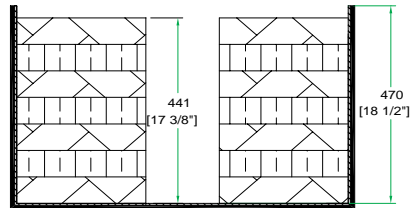

RRGC12C

Rock out and party like a rock star with the RRGC12C Guitar Amp Combo Case. Designed to accommodate various single 12" guitar amp combos including Fender, VOX, Marshall, Line, Rivera, Ampeg and others, the RRGC12C features our high-density Z-Lock Foam inserts so that creating the perfect custom space for your amp combo is a snap! Simply add or remove layers of our Z-Lock Foam to create the perfect fit (min dimensions: 18.28 " L x 25 " W x 10 " H , max. dimensions: 23.62 " L x 29.13 " W x 13" H). And to keep the good times rolling, we designed this rocker with a low profile base for easy access and included a rugged caster for easy transportation.

Shipping Dimensions (inch): 29.5 x 17.5 x 30.3

Shipping Weight (lbs): 62.9

Product Dimensions (inch): 29.1 x 16.9 x 29.5

Product Weight (lbs): 57.9

Shipping Dimensions (cm): 75 x 44.5 x 77

Shipping Weight (kg): 28.6

Product Dimensions (cm): 74 x 43 x 75

Product Weight (kg): 26.3

4/04

Road Ready Cases 18120 S. Broadway St. Unit B Gardena, Ca. 90248- 3536
 ph: 310 767 1772 fax: 310 767 1798

Adjustable Case for Guitar Combos with 1 x 12" Speakers w/ Caster

FRONT VIEW
BACK VIEW

LEFT VIEW
RIGHT VIEW

A-A VIEW

TOP VIEW OF COVER

B-B VIEW

C-C VIEW

TOP VIEW OF BASE

D-D VIEW