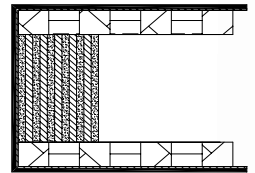

RRGC12C

Rock out and party like a rock star with the RRGC12C Guitar Amp Combo Case. Designed to accommodate various single 12" guitar amp combos including Fender, VOX, Marshall, Line, Rivera, Ampeg and others, the RRGC12C features our high-density Z-Lock Foam inserts so that creating the perfect custom space for your amp combo is a snap! Simply add or remove layers of our Z-Lock Foam to create the perfect fit (min dimensions: 18.28 " L x 25 " W x 10 " H , max. dimensions: 23.62 " L x 29.13 " W x 13" H). And to keep the good times rolling, we designed this rocker with a low profile base for easy access and included a rugged caster for easy transportation.

Shipping Dimensions (inch): 29.5 x 17.5 x 30.3

Shipping Weight (lbs): 62.9

Product Dimensions (inch): 29.1 x 16.9 x 29.5

Product Weight (lbs): 57.9

Shipping Dimensions (cm): 75 x 44.5 x 77

Shipping Weight (kg): 28.6

FRONT VIEW
BACK VIEW

LEFT VIEW
RIGHT VIEW

A-A VIEW

TOP VIEW OF COVER

B-B VIEW

C-C VIEW

TOP VIEW OF BASE

D-D VIEW