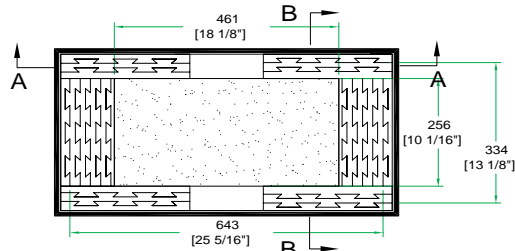

RRGC12C

Rock out and party like a rock star with the RRGC12C Guitar Amp Combo Case. Designed to accommodate various single 12" guitar amp combos including Fender, VOX, Marshall, Line, Rivera, Ampeg and others, the RRGC12C features our high-density Z-Lock Foam inserts so that creating the perfect custom space for your amp combo is a snap! Simply add or remove layers of our Z-Lock Foam to create the perfect fit (min dimensions: 18.28 " L x 25 " W x 10 " H , max. dimensions: 23.62 " L x 29.13 " W x 13" H). And to keep the good times rolling, we designed this rocker with a low profile base for easy access and included a rugged caster for easy transportation.

Shipping Dimensions (inch): 29.5 x 17.5 x 30.3

Shipping Weight (lbs): 62.9

Product Dimensions (inch): 29.1 x 16.9 x 29.5

Product Weight (lbs): 57.9

Shipping Dimensions (cm): 75 x 44.5 x 77

Shipping Weight (kg): 28.6

Product Dimensions (cm): 74 x 43 x 75

Product Weight (kg): 26.3

4/04

Road Ready Cases 18120 S. Broadway St. Unit B Gardena, Ca. 90248- 3536
 ph: 310 767 1772 fax: 310 767 1798

Adjustable Case for Guitar Combos with 1 x 12" Speakers w/ Caster

FRONT VIEW
BACK VIEW

LEFT VIEW
RIGHT VIEW

A-A VIEW

TOP VIEW OF COVER

B-B VIEW

C-C VIEW

TOP VIEW OF BASE

D-D VIEW