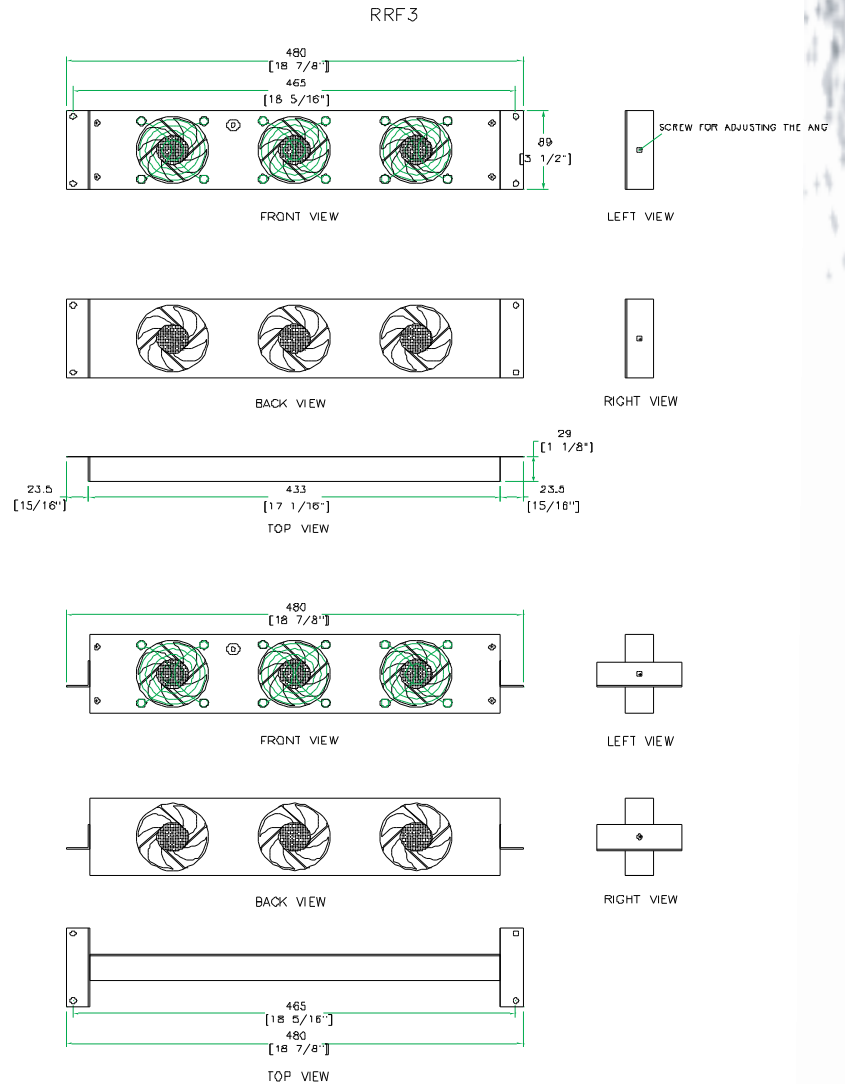

COOL RACK PANEL (3 FANS)

www.roadreadycases.com

Road Ready Cases 18120 S. Broadway St. Unit B Gardena, Ca. 90248- 3536
ph: 310 767 1772 fax: 310 767 1798