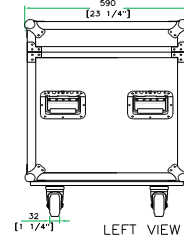

ECONO EURO UTILITY TRUNK W/ CASTERS

www.roadreadycases.com

Road Ready Cases 18120 S. Broadway St. Unit B Gardena, Ca. 90248- 3536
ph: 310 767 1772 fax: 310 767 1798