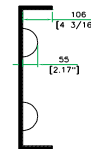

ECONO EURO UTILITY TRUNK W/ CASTERS

www.roadreadycases.com

Road Ready Cases 18120 S. Broadway St. Unit B Gardena, Ca. 90248- 3536
ph: 310 767 1772 fax: 310 767 1798