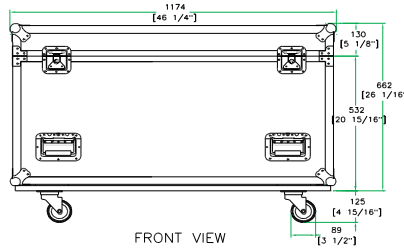

ECONO EURO UTILITY TRUNK W/ CASTERS

www.roadreadycases.com

Road Ready Cases 18120 S. Broadway St. Unit B Gardena, Ca. 90248- 3536
ph: 310 767 1772 fax: 310 767 1798