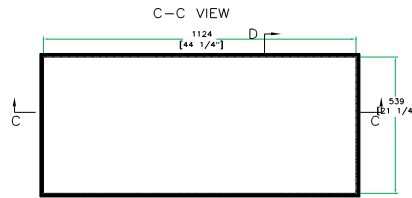

ECONO EURO UTILITY TRUNK W/ CASTERS

www.roadreadycases.com

Road Ready Cases 18120 S. Broadway St. Unit B Gardena, Ca. 90248- 3536
ph: 310 767 1772 fax: 310 767 1798