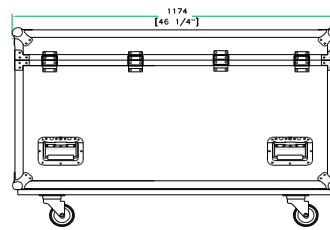

ECONO EURO UTILITY TRUNK W/ CASTERS

www.roadreadycases.com

Road Ready Cases 18120 S. Broadway St. Unit B Gardena, Ca. 90248- 3536
ph: 310 767 1772 fax: 310 767 1798