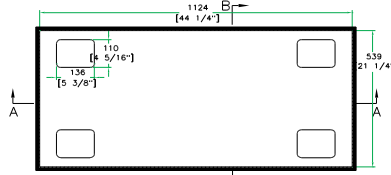

ECONO EURO UTILITY TRUNK W/ CASTERS

www.roadreadycases.com

Road Ready Cases 18120 S. Broadway St. Unit B Gardena, Ca. 90248- 3536
ph: 310 767 1772 fax: 310 767 1798