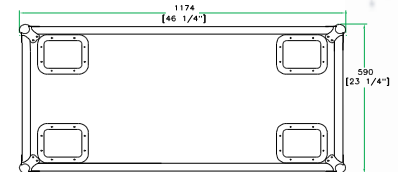

ECONO EURO UTILITY TRUNK W/ CASTERS

www.roadreadycases.com

Road Ready Cases 18120 S. Broadway St. Unit B Gardena, Ca. 90248- 3536
ph: 310 767 1772 fax: 310 767 1798