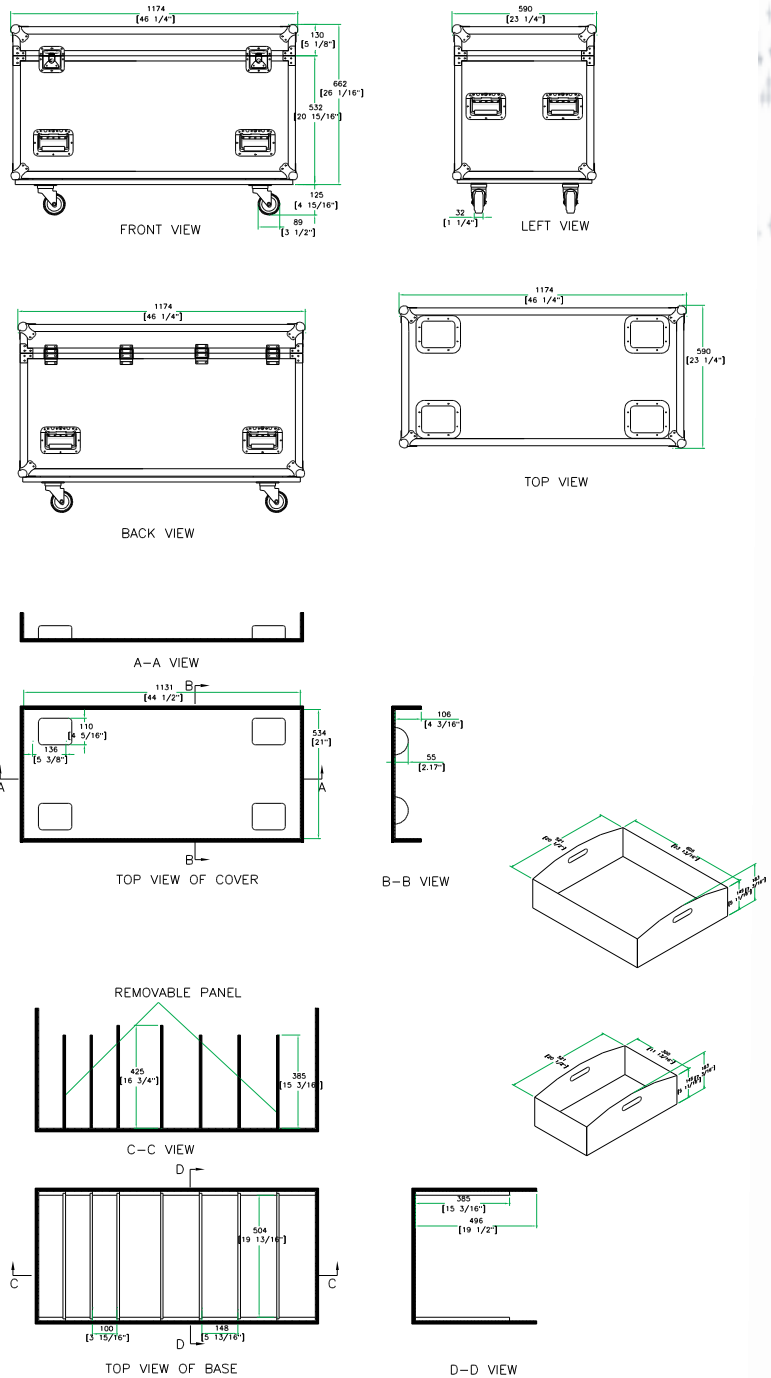

EURO UTILITY TRUNK WITH CASTERS

www.roadreadycases.com

Road Ready Cases 18120 S. Broadway St. Unit B Gardena, Ca. 90248- 3536
ph: 310 767 1772 fax: 310 767 1798