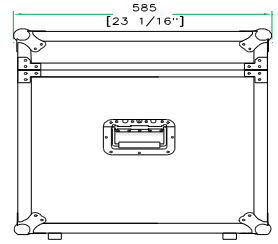

RREHUT1E

Because sometimes you don't need to take it all with you, we created our RRHUT1E half trunks (same smart design, but half the size of our RREUT1E full trunk). This smaller more civilized version is the perfect answer for lighter road trips and nights out on the town. And as an added bonus, two of these little guys can be stack on top of their big brother the RREUT1E for easy traveling. And the RREHUT1's are Truck Pack ready and fit into standard trucks with ease. Brains and Brawn!

ECONO EURO HALF TRUNK

FRONT VIEW

LEFT VIEW

BACK VIEW

TOP VIEW

A-A VIEW

TOP VIEW OF COVER

B-B VIEW