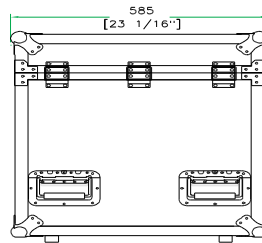

RREHUT1E

Because sometimes you don't need to take it all with you, we created our RRHUT1E half trunks (same smart design, but half the size of our RREUT1E full trunk). This smaller more civilized version is the perfect answer for lighter road trips and nights out on the town. And as an added bonus, two of these little guys can be stack on top of their big brother the RREUT1E for easy traveling. And the RREHUT1's are Truck Pack ready and fit into standard trucks with ease. Brains and Brawn!

ECONO EURO HALF TRUNK

FRONT VIEW

LEFT VIEW

BACK VIEW

TOP VIEW

A-A VIEW

TOP VIEW OF COVER

B-B VIEW