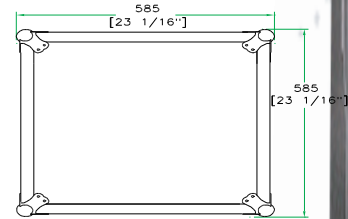

RREHUT1E

Because sometimes you don't need to take it all with you, we created our RRHUT1E half trunks (same smart design, but half the size of our RREUT1E full trunk). This smaller more civilized version is the perfect answer for lighter road trips and nights out on the town. And as an added bonus, two of these little guys can be stack on top of their big brother the RREUT1E for easy traveling. And the RREHUT1's are Truck Pack ready and fit into standard trucks with ease. Brains and Brawn!

ECONO EURO HALF TRUNK

FRONT VIEW

LEFT VIEW

BACK VIEW

TOP VIEW

A-A VIEW

TOP VIEW OF COVER

B-B VIEW