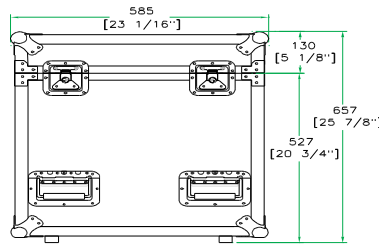

RREHUT1E

Because sometimes you don't need to take it all with you, we created our RRHUT1E half trunks (same smart design, but half the size of our RREUT1E full trunk). This smaller more civilized version is the perfect answer for lighter road trips and nights out on the town. And as an added bonus, two of these little guys can be stack on top of their big brother the RREUT1E for easy traveling. And the RREHUT1's are Truck Pack ready and fit into standard trucks with ease. Brains and Brawn!

ECONO EURO HALF TRUNK

FRONT VIEW

LEFT VIEW

BACK VIEW

TOP VIEW

A-A VIEW

TOP VIEW OF COVER

B-B VIEW