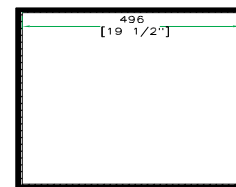

D-D VIEW

www.roadreadycases.com

Road Ready Cases 18120 S. Broadway St. Unit B Gardena, Ca. 90248- 3536
ph: 310 767 1772 fax: 310 767 1798