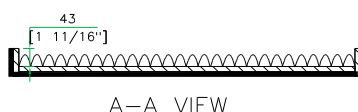

Digital Recording Studio Utility Case with Pick- &- Fit Foam

www.roadreadycases.com

Road Ready Cases 18120 S. Broadway St. Unit B Gardena, Ca. 90248- 3536
ph: 310 767 1772 fax: 310 767 1798