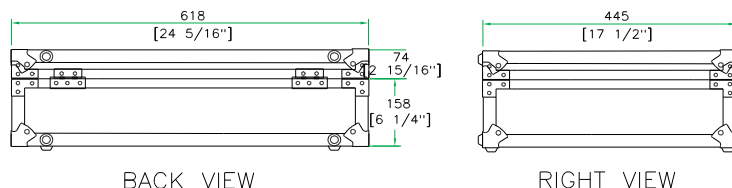

Shipping Dimensions (inch): 24.9 x 18.5 x 10.3

Shipping Weight (lbs): 19.6 lbs

Product Dimensions (inch): 24.3 x 17.9 x 9.5

Product Weight (lbs): 16.1 lbs

Shipping Dimensions (cm): 63.3 x 47 x 26.2

Shipping Weight (kg): 8.9 kg

Product Dimensions (cm): 61.8 x 45.5 x 24.2

Product Weight (kg): 7.3 kg

5/05

Digital Recording Studio Utility Case with Pick- &- Fit Foam

www.roadreadycases.com

Road Ready Cases 18120 S. Broadway St. Unit B Gardena, Ca. 90248- 3536
 ph: 310 767 1772 fax: 310 767 1798