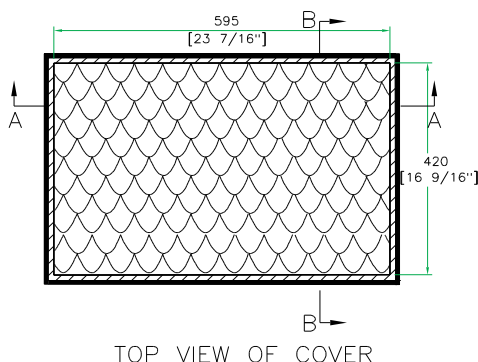

Digital Recording Studio Utility Case with Pick- &- Fit Foam

www.roadreadycases.com

Road Ready Cases 18120 S. Broadway St. Unit B Gardena, Ca. 90248- 3536
ph: 310 767 1772 fax: 310 767 1798