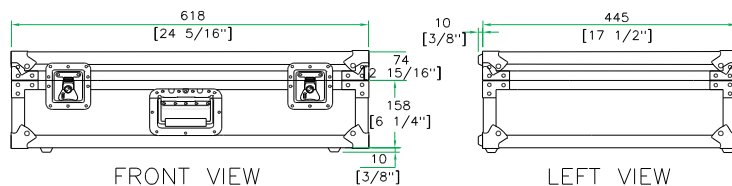

Shipping Dimensions (inch): 24.9 x 18.5 x 10.3

Shipping Weight (lbs): 19.6 lbs

Product Dimensions (inch): 24.3 x 17.9 x 9.5

Product Weight (lbs): 16.1 lbs

Shipping Dimensions (cm): 63.3 x 47 x 26.2

Shipping Weight (kg): 8.9 kg

Product Dimensions (cm): 61.8 x 45.5 x 24.2

Product Weight (kg): 7.3 kg

5/05

Digital Recording Studio Utility Case with Pick- &- Fit Foam

www.roadreadycases.com

Road Ready Cases 18120 S. Broadway St. Unit B Gardena, Ca. 90248- 3536
 ph: 310 767 1772 fax: 310 767 1798