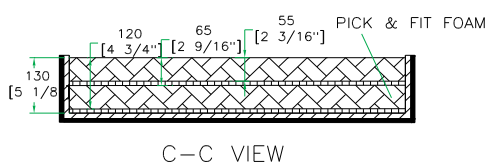

Shipping Dimensions (inch): 24.9 x 18.5 x 10.3

Shipping Weight (lbs): 19.6 lbs

Product Dimensions (inch): 24.3 x 17.9 x 9.5

Product Weight (lbs): 16.1 lbs

Shipping Dimensions (cm): 63.3 x 47 x 26.2

Shipping Weight (kg): 8.9 kg

Product Dimensions (cm): 61.8 x 45.5 x 24.2

Product Weight (kg): 7.3 kg

5/05

Digital Recording Studio Utility Case with Pick- &- Fit Foam

www.roadreadycases.com

Road Ready Cases 18120 S. Broadway St. Unit B Gardena, Ca. 90248- 3536
 ph: 310 767 1772 fax: 310 767 1798