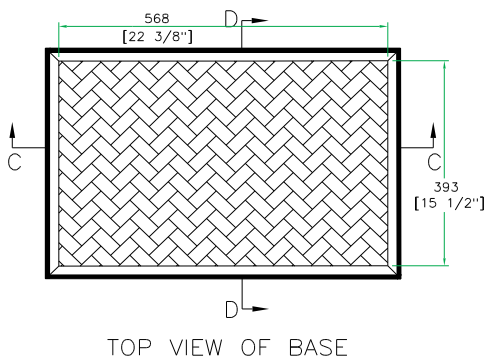

Shipping Dimensions (inch): 24.9 x 18.5 x 10.3

Shipping Weight (lbs): 19.6 lbs

Product Dimensions (inch): 24.3 x 17.9 x 9.5

Product Weight (lbs): 16.1 lbs

Shipping Dimensions (cm): 63.3 x 47 x 26.2

Shipping Weight (kg): 8.9 kg

Product Dimensions (cm): 61.8 x 45.5 x 24.2

Product Weight (kg): 7.3 kg

5/05

Digital Recording Studio Utility Case with Pick- &- Fit Foam

www.roadreadycases.com

Road Ready Cases 18120 S. Broadway St. Unit B Gardena, Ca. 90248- 3536
 ph: 310 767 1772 fax: 310 767 1798