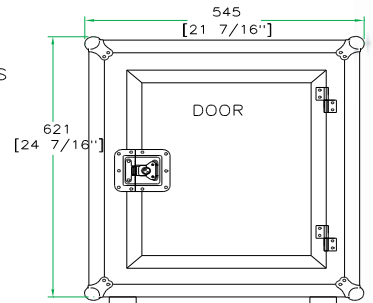

RRDJWS4V

Designed for lighter use and to give you more bang for your buck, the RRDJWS4V is built smart just like our Regular DJ Workstations but features heavy-duty Velcro-attached nylon covers instead of our traditional hard ATA style covers. Forged out of rugged materials and ready to work, our 3 level design includes a 3U vertical rack on top for your CD controller, a slanted 7U mid-level rack to accommodate your choice of 19" mixers and a bottom 4U rack for your CD player, effects, amps and more. And to seal the deal we threw in our unique rear hinged door for easy connections. Economy you can live with. What more could you want?

Rugged Road Ready Features

- Beefy, Stackable Ball Corners
- Double Anchor Industrial Rivets
- Recessed, Industrial Grade Latches
- Recessed Industrial Grade Handles
- Industrial Grade Rubber Feet
- Premium 3/8" Vinyl Laminated Plywood
- Tongue and Groove Locking Fit
- Rear Hinged Access Door
- Heavy Duty Velcro-attached Nylon Cover
- Heavy Duty Rack Rails
- Mounting Hardware Included

Shipping Dimensions (inch): 22" x 20.3" x 26.2"

Shipping Weight (lbs): 37.2 lbs

Product Dimensions (inch): 21.5" x 19.9" x 25.2"

Product Weight (lbs): 31.2 lbs

Shipping Dimensions (cm): 56 x 51.5 x 66.5

Shipping Weight (kg): 16.9

Product Dimensions (cm): 54.5 x 50.5 x 64.1

Product Weight (kg): 14.2 kg

5/05

Value DJ Work Station Case w/ Soft Cover for Dual CD Player, Controller, 19" Mixer, Top 3u, Mid 7u. Bottom 4u Racks

BACK VIEW

www.roadreadycases.com

Road Ready Cases 18120 S. Broadway St. Unit B Gardena, Ca. 90248- 3536
ph: 310 767 1772 fax: 310 767 1798