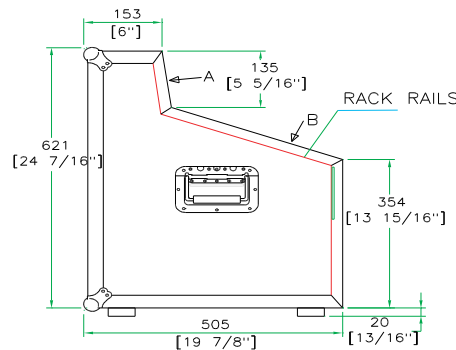

Value DJ Work Station Case w/ Soft Cover for Dual CD Player, Controller, 19" Mixer, Top 3u, Mid 7u. Bottom 4u Racks

LEFT VIEW