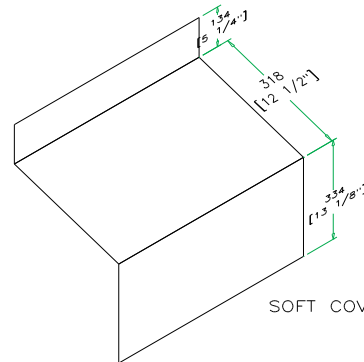

RRDJWS4V

Designed for lighter use and to give you more bang for your buck, the RRDJWS4V is built smart just like our Regular DJ Workstations but features heavy-duty Velcro-attached nylon covers instead of our traditional hard ATA style covers. Forged out of rugged materials and ready to work, our 3 level design includes a 3U vertical rack on top for your CD controller, a slanted 7U mid-level rack to accommodate your choice of 19" mixers and a bottom 4U rack for your CD player, effects, amps and more. And to seal the deal we threw in our unique rear hinged door for easy connections. Economy you can live with. What more could you want?

Rugged Road Ready Features

- Beefy, Stackable Ball Corners
- Double Anchor Industrial Rivets
- Recessed, Industrial Grade Latches
- Recessed Industrial Grade Handles
- Industrial Grade Rubber Feet
- Premium 3/8" Vinyl Laminated Plywood
- Tongue and Groove Locking Fit
- Rear Hinged Access Door
- Heavy Duty Velcro-attached Nylon Cover
- Heavy Duty Rack Rails
- Mounting Hardware Included

Shipping Dimensions (inch): 22" x 20.3" x 26.2"

Shipping Weight (lbs): 37.2 lbs

Product Dimensions (inch): 21.5" x 19.9" x 25.2"

Product Weight (lbs): 31.2 lbs

Shipping Dimensions (cm): 56 x 51.5 x 66.5

Shipping Weight (kg): 16.9

Product Dimensions (cm): 54.5 x 50.5 x 64.1

Product Weight (kg): 14.2 kg

5/05

Value DJ Work Station Case w/ Soft Cover for Dual CD Player, Controller, 19" Mixer, Top 3u, Mid 7u. Bottom 4u Racks

SOFT COVER

www.roadreadycases.com

Road Ready Cases 18120 S. Broadway St. Unit B Gardena, Ca. 90248- 3536
ph: 310 767 1772 fax: 310 767 1798