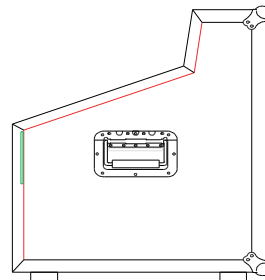

RRDJWS4V

Designed for lighter use and to give you more bang for your buck, the RRDJWS4V is built smart just like our Regular DJ Workstations but features heavy-duty Velcro-attached nylon covers instead of our traditional hard ATA style covers. Forged out of rugged materials and ready to work, our 3 level design includes a 3U vertical rack on top for your CD controller, a slanted 7U mid-level rack to accommodate your choice of 19" mixers and a bottom 4U rack for your CD player, effects, amps and more. And to seal the deal we threw in our unique rear hinged door for easy connections. Economy you can live with. What more could you want?

Rugged Road Ready Features

- Beefy, Stackable Ball Corners
- Double Anchor Industrial Rivets
- Recessed, Industrial Grade Latches
- Recessed Industrial Grade Handles
- Industrial Grade Rubber Feet
- Premium 3/8" Vinyl Laminated Plywood
- Tongue and Groove Locking Fit
- Rear Hinged Access Door
- Heavy Duty Velcro-attached Nylon Cover
- Heavy Duty Rack Rails
- Mounting Hardware Included

Shipping Dimensions (inch): 22" x 20.3" x 26.2"

Shipping Weight (lbs): 37.2 lbs

Product Dimensions (inch): 21.5" x 19.9" x 25.2"

Product Weight (lbs): 31.2 lbs

Shipping Dimensions (cm): 56 x 51.5 x 66.5

Shipping Weight (kg): 16.9

Product Dimensions (cm): 54.5 x 50.5 x 64.1

Product Weight (kg): 14.2 kg

5/05

Value DJ Work Station Case w/ Soft Cover for Dual CD Player, Controller, 19" Mixer, Top 3u, Mid 7u. Bottom 4u Racks

RIGHT VIEW

www.roadreadycases.com

Road Ready Cases 18120 S. Broadway St. Unit B Gardena, Ca. 90248- 3536
ph: 310 767 1772 fax: 310 767 1798