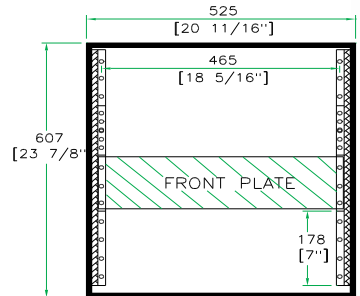

RRDJWS4V

Designed for lighter use and to give you more bang for your buck, the RRDJWS4V is built smart just like our Regular DJ Workstations but features heavy-duty Velcro-attached nylon covers instead of our traditional hard ATA style covers. Forged out of rugged materials and ready to work, our 3 level design includes a 3U vertical rack on top for your CD controller, a slanted 7U mid-level rack to accommodate your choice of 19" mixers and a bottom 4U rack for your CD player, effects, amps and more. And to seal the deal we threw in our unique rear hinged door for easy connections. Economy you can live with. What more could you want?

Rugged Road Ready Features

- Beefy, Stackable Ball Corners
- Double Anchor Industrial Rivets
- Recessed, Industrial Grade Latches
- Recessed Industrial Grade Handles
- Industrial Grade Rubber Feet
- Premium 3/8" Vinyl Laminated Plywood
- Tongue and Groove Locking Fit
- Rear Hinged Access Door
- Heavy Duty Velcro-attached Nylon Cover
- Heavy Duty Rack Rails
- Mounting Hardware Included

Shipping Dimensions (inch): 22" x 20.3" x 26.2"

Shipping Weight (lbs): 37.2 lbs

Product Dimensions (inch): 21.5" x 19.9" x 25.2"

Product Weight (lbs): 31.2 lbs

Shipping Dimensions (cm): 56 x 51.5 x 66.5

Shipping Weight (kg): 16.9

Product Dimensions (cm): 54.5 x 50.5 x 64.1

Product Weight (kg): 14.2 kg

5/05

Value DJ Work Station Case w/ Soft Cover for Dual CD Player, Controller, 19" Mixer, Top 3u, Mid 7u. Bottom 4u Racks

FRONT VIEW

www.roadreadycases.com

Road Ready Cases 18120 S. Broadway St. Unit B Gardena, Ca. 90248- 3536
ph: 310 767 1772 fax: 310 767 1798