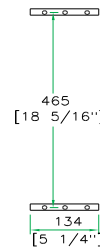

Shipping Dimensions (inch): 22" x 20.3" x 26.2"

Shipping Weight (lbs): 37.2 lbs

Product Dimensions (inch): 21.5" x 19.9" x 25.2"

Product Weight (lbs): 31.2 lbs

Shipping Dimensions (cm): 56 x 51.5 x 66.5

Shipping Weight (kg): 16.9

Product Dimensions (cm): 54.5 x 50.5 x 64.1

Product Weight (kg): 14.2 kg

5/05

## Value DJ Work Station Case w/ Soft Cover for Dual CD Player, Controller, 19" Mixer, Top 3u, Mid 7u. Bottom 4u Racks

LEFT VIEW

BACK VIEW

RIGHT VIEW

FRONT VIEW

SOFT COVER

RACK A

RACK B