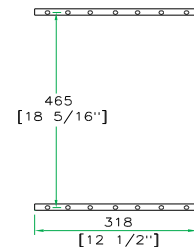

RACK B

www.roadreadycases.com

Road Ready Cases 18120 S. Broadway St. Unit B Gardena, Ca. 90248- 3536
ph: 310 767 1772 fax: 310 767 1798