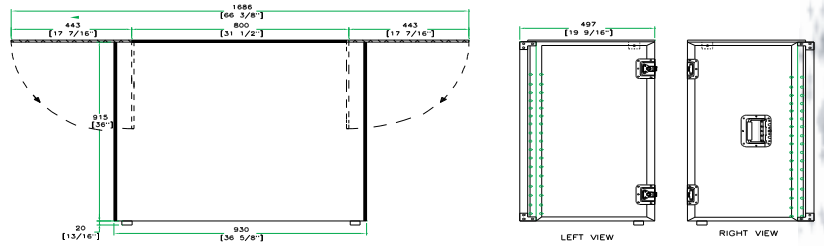

RRDJSTANDT

Built to be beefy with straight-up durability, the RRDJSTANDT is the ultimate accessory for your gear. Crafted from the highest grade materials this rugged specimen holds all your gear; keyboards, dj gear, mixers, turntables and any other gear you can think of, on a roomy 66" x 15" table at a comfortable 36" working height. Featuring smart Road Ready features like our easy fold-up design for hassle free transportation and set-up and a unique folding shelf in to hold your extra gear, this stand is built to perform!

Rugged Road Ready Features

- * Premium 3/8" Vinyl Laminated Plywood Construction
- * Fold-away Easy Set-up & Carry Design
- * Industrial Grade Recessed Handle

36 INCH HIGH FOLDING TABLE STAND WITH FOLD- OUT SHELF