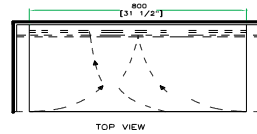

RRDJSTANDT

Built to be beefy with straight-up durability, the RRDJSTANDT is the ultimate accessory for your gear. Crafted from the highest grade materials this rugged specimen holds all your gear; keyboards, dj gear, mixers, turntables and any other gear you can think of, on a roomy 66" x 15" table at a comfortable 36" working height. Featuring smart Road Ready features like our easy fold-up design for hassle free transportation and set-up and a unique folding shelf in to hold your extra gear, this stand is built to perform!

Rugged Road Ready Features

- * Premium 3/8" Vinyl Laminated Plywood Construction
- * Fold-away Easy Set-up & Carry Design
- * Industrial Grade Recessed Handle

36 INCH HIGH FOLDING TABLE STAND WITH FOLD- OUT SHELF