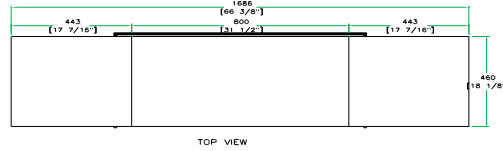

RRDJSTANDT

Built to be beefy with straight-up durability, the RRDJSTANDT is the ultimate accessory for your gear. Crafted from the highest grade materials this rugged specimen holds all your gear; keyboards, dj gear, mixers, turntables and any other gear you can think of, on a roomy 66" x 15" table at a comfortable 36" working height. Featuring smart Road Ready features like our easy fold-up design for hassle free transportation and set-up and a unique folding shelf in to hold your extra gear, this stand is built to perform!

Rugged Road Ready Features

- * Premium 3/8" Vinyl Laminated Plywood Construction
- * Fold-away Easy Set-up & Carry Design
- * Industrial Grade Recessed Handle

36 INCH HIGH FOLDING TABLE STAND WITH FOLD- OUT SHELF