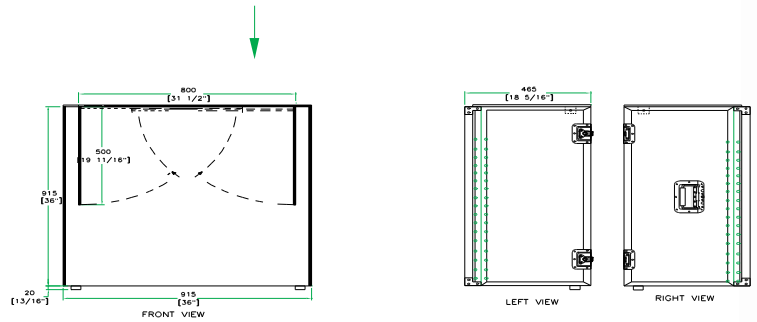

RRDJSTANDT

Built to be beefy with straight-up durability, the RRDJSTANDT is the ultimate accessory for your gear. Crafted from the highest grade materials this rugged specimen holds all your gear; keyboards, dj gear, mixers, turntables and any other gear you can think of, on a roomy 66" x 15" table at a comfortable 36" working height. Featuring smart Road Ready features like our easy fold-up design for hassle free transportation and set-up and a unique folding shelf in to hold your extra gear, this stand is built to perform!

Rugged Road Ready Features

- * Premium 3/8" Vinyl Laminated Plywood Construction
- * Fold-away Easy Set-up & Carry Design
- * Industrial Grade Recessed Handle

36 INCH HIGH FOLDING TABLE STAND WITH FOLD- OUT SHELF