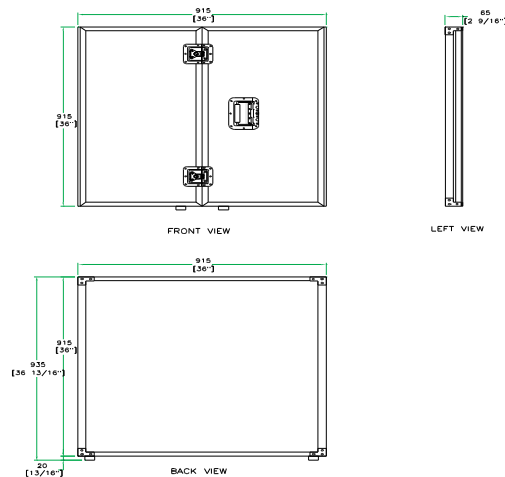

RRDJSTANDT (CLOSED)