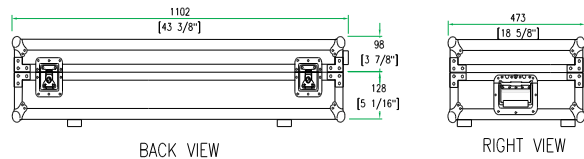

Shipping Dimensions (inch): 45.1 x 19.1 x 10.4

Shipping Weight (lbs): 42.9 lbs

Product Dimensions (inch): 44.5 x 18.6 x 9.7

Product Weight (lbs): 37.6 lbs

Shipping Dimensions (cm): 114.6 x 48.5 x 26.5

Shipping Weight (kg): 19.5 kg

Product Dimensions (cm): 113.1 x 47.3 x 24.6

Product Weight (kg): 17.1 kg

DJ Coffin w/ Wheels for 2 CD Players: CDJ1000, CDJ800, or Denon DN S5000, DN S3000 or Technics SL DZ1200 and a 12" Mixer

Need Accessories for your Road Ready Coffin?
Check out our RRDJSTAND with folding storage shelf!