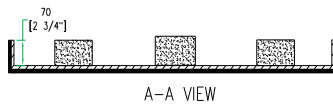

DJ Coffin w/ Wheels for 2 CD Players: CDJ1000, CDJ800, or Denon DN S5000, DN S3000 or Technics SL DZ1200 and a 12" Mixer

Need Accessories for your Road Ready Coffin?
Check out our RRDJSTAND with folding storage shelf!

www.roadreadycases.com

5/05

Road Ready Cases 18120 S. Broadway St. Unit B Gardena, Ca. 90248- 3536
ph: 310 767 1772 fax: 310 767 1798