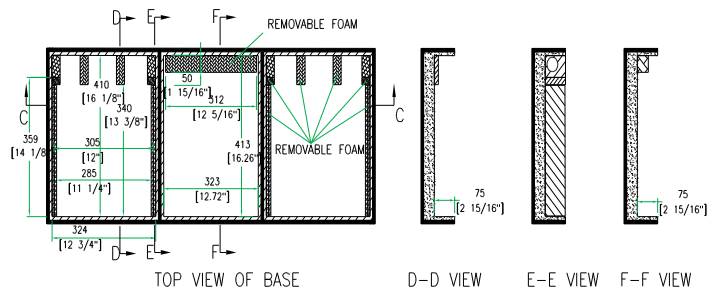

DJ Coffin w/ Wheels for 2 CD Players: CDJ1000, CDJ800, or Denon DN S5000, DN S3000 or Technics SL DZ1200 and a 12" Mixer

Need Accessories for your Road Ready Coffin?
Check out our RRDJSTAND with folding storage shelf!

www.roadreadycases.com

5/05

Road Ready Cases 18120 S. Broadway St. Unit B Gardena, Ca. 90248- 3536
ph: 310 767 1772 fax: 310 767 1798