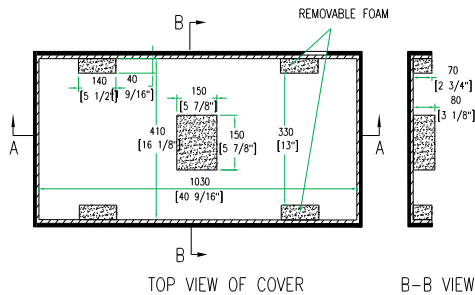

DJ Coffin w/ Wheels for 2 CD Players: CDJ1000, CDJ800, or Denon DN S5000, DN S3000 or Technics SL DZ1200 and a 12" Mixer

Need Accessories for your Road Ready Coffin?
Check out our RRDJSTAND with folding storage shelf!

www.roadreadycases.com

5/05

Road Ready Cases 18120 S. Broadway St. Unit B Gardena, Ca. 90248- 3536
ph: 310 767 1772 fax: 310 767 1798