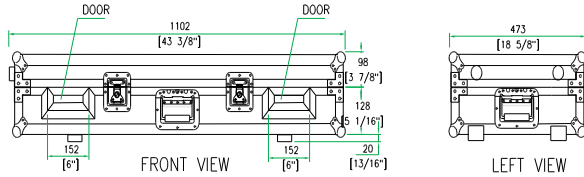

Shipping Dimensions (inch): 45.1 x 19.1 x 10.4

Shipping Weight (lbs): 42.9 lbs

Product Dimensions (inch): 44.5 x 18.6 x 9.7

Product Weight (lbs): 37.6 lbs

Shipping Dimensions (cm): 114.6 x 48.5 x 26.5

Shipping Weight (kg): 19.5 kg

Product Dimensions (cm): 113.1 x 47.3 x 24.6

Product Weight (kg): 17.1 kg

DJ Coffin w/ Wheels for 2 CD Players: CDJ1000, CDJ800, or Denon DN S5000, DN S3000 or Technics SL DZ1200 and a 12" Mixer

Need Accessories for your Road Ready Coffin?
Check out our RRDJSTAND with folding storage shelf!