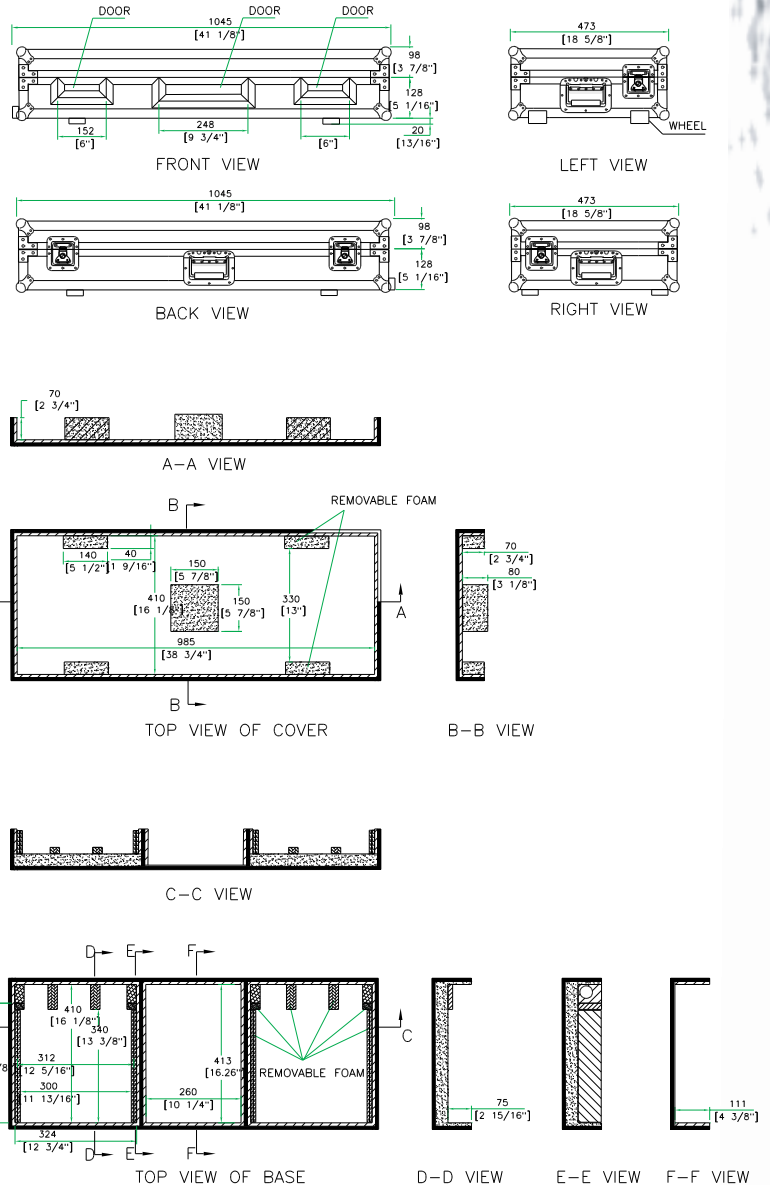

DJ Coffin w/ Wheels for 2 CD Players: CDJ100, CDJ800, Denon DN S 5000, DN S 3000 or Technics SL- DZ1200 and a 10" Mixer

Need Accessories for your Road Ready Coffin?
Check out our RRDJSTAND with folding storage shelf!

www.roadreadycases.com