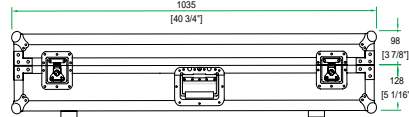

RRDJCD10

Definitive protection for your gear, the RRDJCD10 is a real heavy hitter. Built to take on the streets and designed to hold the CDJ1000, CDJ800 or DN S5000 & DN S3000 CD Players along with a 10" mixer. The RRDJCD10 is built smart with Rugged Road Ready features like smart front access panels for easy CD and mixer access, and a rear access cable port for hassle free connections. Go ahead give it a pounding.

Rugged Road Ready Features

- Beefy, Stackable Ball Corners
- Double Anchor Industrial Rivets
- Recessed, Industrial Grade Latches
- Recessed Industrial Grade Handle
- Industrial Grade Rubber Feet
- Premium 3/8" Vinyl Laminated Plywood
- Tongue and Groove Locking Fit
- Front Access Panels
- Rear Access Cable Port
- ATA 300 Rating
- Road Ready Limited Lifetime Warranty

Shipping Dimensions (inch): 41.5 x 19.4 x 10.7

Shipping Weight (lbs): 43.3

Product Dimensions (inch): 40.9 x 18.8 x 9.7

Product Weight (lbs): 39.8

Shipping Dimensions (cm): 105.4 x 49.2 x 27.1

Shipping Weight (kg): 19.7

Product Dimensions (cm): 103.9 x 47.7 x 24.6

Product Weight (kg): 18.1

DJ Coffin for 2 CD Players: CDJ1000, CDJ800, or Denon DN S5000 & DN S3000 & a 10" Mixer

BACK VIEW

Need Accessories for your Road Ready Coffin?
Check out our RRDJSTAND with folding storage shelf!

www.roadreadycases.com

3/2004

Road Ready Cases 18120 S. Broadway St. Unit B Gardena, Ca. 90248- 3536
ph: 310 767 1772 fax: 310 767 1798