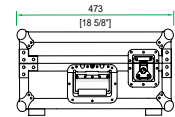

RRDJCD10

Definitive protection for your gear, the RRDJCD10 is a real heavy hitter. Built to take on the streets and designed to hold the CDJ1000, CDJ800 or DN S5000 & DN S3000 CD Players along with a 10" mixer. The RRDJCD10 is built smart with Rugged Road Ready features like smart front access panels for easy CD and mixer access, and a rear access cable port for hassle free connections. Go ahead give it a pounding.

Rugged Road Ready Features

- Beefy, Stackable Ball Corners
- Double Anchor Industrial Rivets
- Recessed, Industrial Grade Latches
- Recessed Industrial Grade Handle
- Industrial Grade Rubber Feet
- Premium 3/8" Vinyl Laminated Plywood
- Tongue and Groove Locking Fit
- Front Access Panels
- Rear Access Cable Port
- ATA 300 Rating
- Road Ready Limited Lifetime Warranty

Shipping Dimensions (inch): 41.5 x 19.4 x 10.7

Shipping Weight (lbs): 43.3

Product Dimensions (inch): 40.9 x 18.8 x 9.7

Product Weight (lbs): 39.8

Shipping Dimensions (cm): 105.4 x 49.2 x 27.1

Shipping Weight (kg): 19.7

Product Dimensions (cm): 103.9 x 47.7 x 24.6

Product Weight (kg): 18.1

DJ Coffin for 2 CD Players: CDJ1000, CDJ800, or Denon DN S5000 & DN S3000 & a 10" Mixer

LEFT VIEW

Need Accessories for your Road Ready Coffin?
Check out our RRDJSTAND with folding storage shelf!

www.roadreadycases.com

3/2004

Road Ready Cases 18120 S. Broadway St. Unit B Gardena, Ca. 90248- 3536
ph: 310 767 1772 fax: 310 767 1798