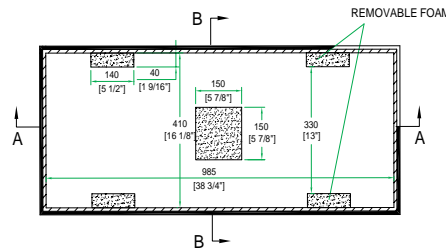

TOP VIEW OF COVER