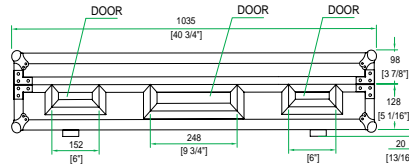

DJ Coffin for 2 CD Players: CDJ1000, CDJ800, or Denon DN S5000 & DN S3000 & a 10" Mixer

FRONT VIEW