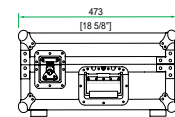

RRDJCD10

Definitive protection for your gear, the RRDJCD10 is a real heavy hitter. Built to take on the streets and designed to hold the CDJ1000, CDJ800 or DN S5000 & DN S3000 CD Players along with a 10" mixer. The RRDJCD10 is built smart with Rugged Road Ready features like smart front access panels for easy CD and mixer access, and a rear access cable port for hassle free connections. Go ahead give it a pounding.

Rugged Road Ready Features

- Beefy, Stackable Ball Corners
- Double Anchor Industrial Rivets
- Recessed, Industrial Grade Latches
- Recessed Industrial Grade Handle
- Industrial Grade Rubber Feet
- Premium 3/8" Vinyl Laminated Plywood
- Tongue and Groove Locking Fit
- Front Access Panels
- Rear Access Cable Port
- ATA 300 Rating
- Road Ready Limited Lifetime Warranty

Shipping Dimensions (inch): 41.5 x 19.4 x 10.7

Shipping Weight (lbs): 43.3

Product Dimensions (inch): 40.9 x 18.8 x 9.7

Product Weight (lbs): 39.8

Shipping Dimensions (cm): 105.4 x 49.2 x 27.1

Shipping Weight (kg): 19.7

Product Dimensions (cm): 103.9 x 47.7 x 24.6

Product Weight (kg): 18.1

DJ Coffin for 2 CD Players: CDJ1000, CDJ800, or Denon DN S5000 & DN S3000 & a 10" Mixer

RIGHT VIEW

Need Accessories for your Road Ready Coffin?
Check out our RRDJSTAND with folding storage shelf!

www.roadreadycases.com

3/2004

Road Ready Cases 18120 S. Broadway St. Unit B Gardena, Ca. 90248- 3536
ph: 310 767 1772 fax: 310 767 1798