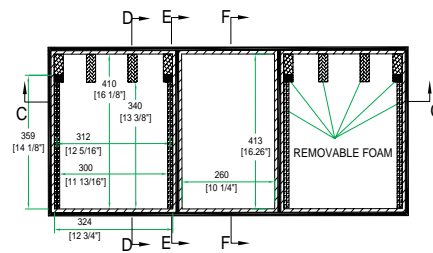

TOP VIEW OF BASE

D-D VIEW

Need Accessories for your Road Ready Coffin?
Check out our RRDJSTAND with folding storage shelf!

www.roadreadycases.com

3/2004

Road Ready Cases 18120 S. Broadway St. Unit B Gardena, Ca. 90248- 3536
ph: 310 767 1772 fax: 310 767 1798