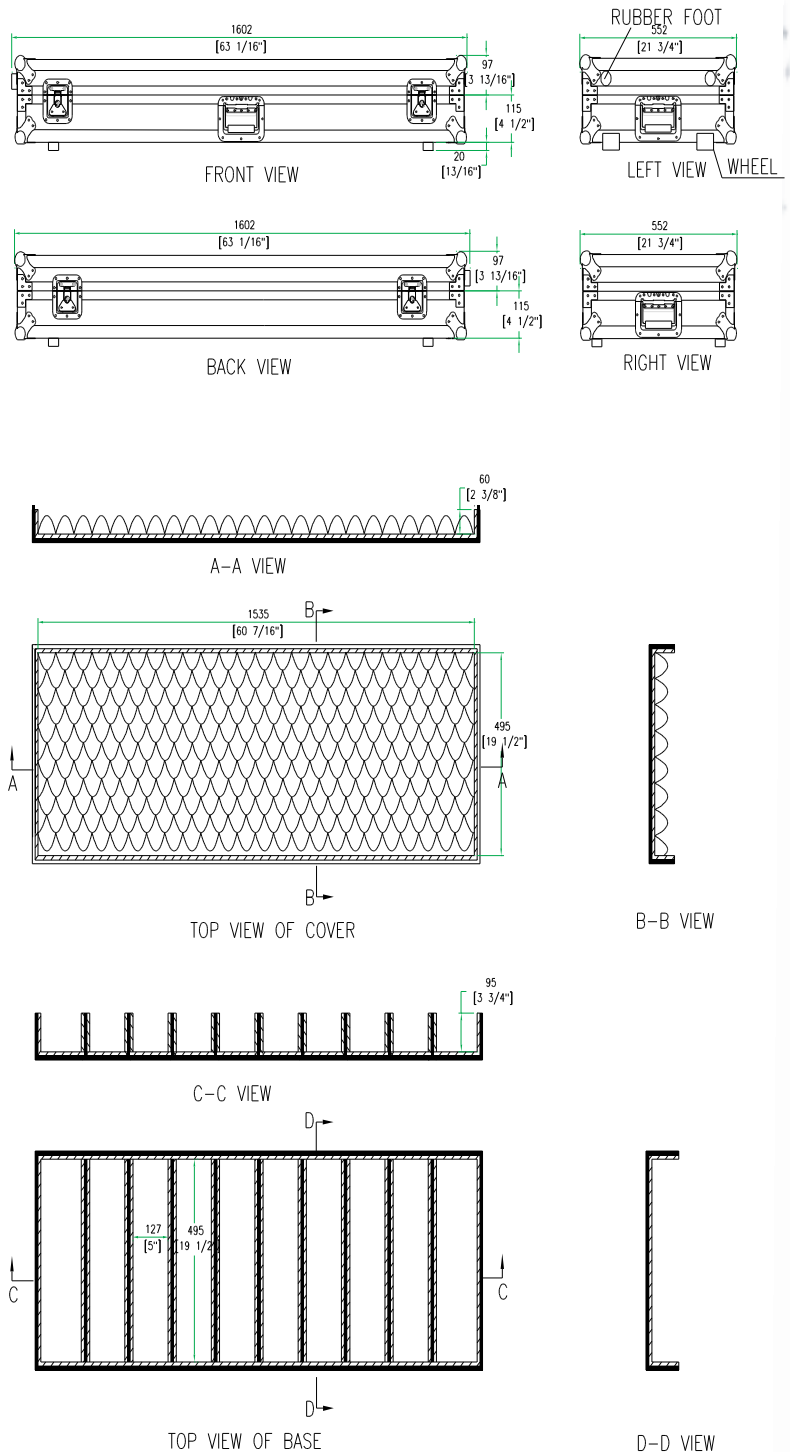

10 ROW DELUXE CD CASE WITH WHEELS, HOLDS 320 JEWEL CASE CD'S OR 800 CD'S IN SLEEVES

www.roadreadycases.com

Road Ready Cases 18120 S. Broadway St. Unit B Gardena, Ca. 90248- 3536
ph: 310 767 1772 fax: 310 767 1798