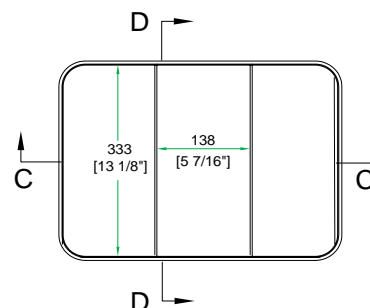

TOP VIEW OF BASE

D-D VIEW

www.roadreadycases.com

Road Ready Cases 18120 S. Broadway St. Unit B Gardena, Ca. 90248- 3536
ph: 310 767 1772 fax: 310 767 1798