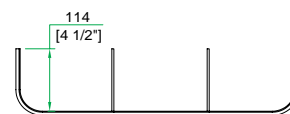

Product Weight (lbs): 9.5 lb

Shipping Dimensions ( cm): 46.3 x 27.5 x 23

Shipping Weight ( kg): 5.0 kg

Product Dimensions (cm): 45.5 x 26.5 x 21

Product Weight (kg): 4.3 kg

## ROUND CORNER SILVER ALUMINUM STUCCO FINISH CD CASE, HOLDS 300 CD'S IN SLEEVES

FRONT VIEW

LEFT VIEW

BACK VIEW

RIGHT VIEW

A-A VIEW

TOP VIEW OF COVER

B-B VIEW