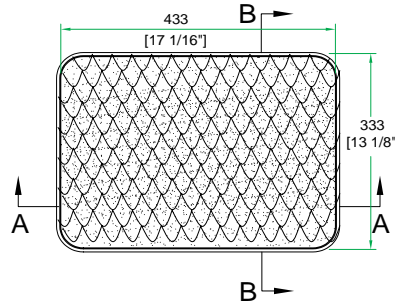

## Rugged Road Ready Features

- \* Smart 3 Row Design
- \* Silver Aluminum Stucco Finish

Shipping Dimensions ( inch): 18.2 x 10.8 x 9.1

Shipping Weight ( lbs): 11 lb

Product Dimensions (inch): 17.9 x 10.4 x 8.3

Product Weight (lbs): 9.5 lb

Shipping Dimensions ( cm): 46.3 x 27.5 x 23

Shipping Weight ( kg): 5.0 kg

Product Dimensions (cm): 45.5 x 26.5 x 21

Product Weight (kg): 4.3 kg

## ROUND CORNER SILVER ALUMINUM STUCCO FINISH CD CASE, HOLDS 300 CD'S IN SLEEVES

FRONT VIEW

LEFT VIEW

BACK VIEW

RIGHT VIEW

A-A VIEW

TOP VIEW OF COVER

B-B VIEW