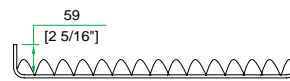

## ROUND CORNER SILVER ALUMINUM STUCCO FINISH CD CASE, HOLDS 300 CD'S IN SLEEVES

FRONT VIEW

LEFT VIEW

BACK VIEW

RIGHT VIEW

A-A VIEW

TOP VIEW OF COVER

B-B VIEW