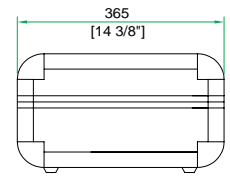

## Rugged Road Ready Features

- \* Smart 3 Row Design
- \* Silver Aluminum Stucco Finish

Shipping Dimensions ( inch): 18.2 x 10.8 x 9.1

Shipping Weight ( lbs): 11 lb

Product Dimensions (inch): 17.9 x 10.4 x 8.3

Product Weight (lbs): 9.5 lb

Shipping Dimensions ( cm): 46.3 x 27.5 x 23

Shipping Weight ( kg): 5.0 kg

Product Dimensions (cm): 45.5 x 26.5 x 21

Product Weight (kg): 4.3 kg

## ROUND CORNER SILVER ALUMINUM STUCCO FINISH CD CASE, HOLDS 300 CD'S IN SLEEVES

FRONT VIEW

LEFT VIEW

BACK VIEW

RIGHT VIEW

A-A VIEW

TOP VIEW OF COVER

B-B VIEW