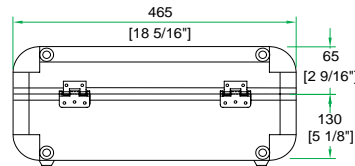

## Rugged Road Ready Features

- \* Smart 3 Row Design
- \* Silver Aluminum Stucco Finish

Shipping Dimensions ( inch): 18.2 x 10.8 x 9.1

Shipping Weight ( lbs): 11 lb

Product Dimensions (inch): 17.9 x 10.4 x 8.3

Product Weight (lbs): 9.5 lb

Shipping Dimensions ( cm): 46.3 x 27.5 x 23

Shipping Weight ( kg): 5.0 kg

Product Dimensions (cm): 45.5 x 26.5 x 21

Product Weight (kg): 4.3 kg

## ROUND CORNER SILVER ALUMINUM STUCCO FINISH CD CASE, HOLDS 300 CD'S IN SLEEVES

FRONT VIEW

LEFT VIEW

BACK VIEW

RIGHT VIEW

A-A VIEW

TOP VIEW OF COVER

B-B VIEW