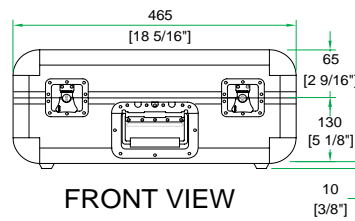

ROUND CORNER SILVER ALUMINUM STUCCO FINISH CD CASE, HOLDS 300 CD'S IN SLEEVES