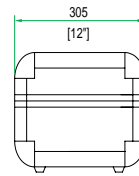

Rugged Road Ready Features

- * Smart 3 Row Design
- * Silver Aluminum Stucco Finish

Shipping Dimensions (inch): 19.5 x 13.2 x 9.3

Shipping Weight (lbs): 12.1 lb

Product Dimensions (inch): 18.3 x 12.6 x 8.1

Product Weight (lbs): 8.4 lb

Shipping Dimensions (cm): 49.5 x 33.5 x 23.5

Shipping Weight (kg): 5.5 kg

Product Dimensions (cm): 46.5 x 32 x 20.5

Product Weight (kg): 3.8 kg

ROUND CORNER SILVER ALUMINUM STUCCO FINISH CD CASE, HOLDS 200 CD'S IN SLEEVES

FRONT VIEW

LEFT VIEW

BACK VIEW

RIGHT VIEW

A-A VIEW

TOP VIEW OF COVER

B-B VIEW

C-C VIEW