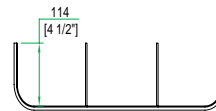

Product Weight (lbs): 8.4 lb

Shipping Dimensions (cm): 49.5 x 33.5 x 23.5

Shipping Weight (kg): 5.5 kg

Product Dimensions (cm): 46.5 x 32 x 20.5

Product Weight (kg): 3.8 kg

ROUND CORNER SILVER ALUMINUM STUCCO FINISH CD CASE, HOLDS 200 CD'S IN SLEEVES

FRONT VIEW

LEFT VIEW

BACK VIEW

RIGHT VIEW

A-A VIEW

TOP VIEW OF COVER

B-B VIEW

C-C VIEW