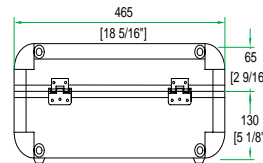

Rugged Road Ready Features

- * Smart 3 Row Design
- * Silver Aluminum Stucco Finish

Shipping Dimensions (inch): 19.5 x 13.2 x 9.3

Shipping Weight (lbs): 12.1 lb

Product Dimensions (inch): 18.3 x 12.6 x 8.1

Product Weight (lbs): 8.4 lb

Shipping Dimensions (cm): 49.5 x 33.5 x 23.5

Shipping Weight (kg): 5.5 kg

Product Dimensions (cm): 46.5 x 32 x 20.5

Product Weight (kg): 3.8 kg

ROUND CORNER SILVER ALUMINUM STUCCO FINISH CD CASE, HOLDS 200 CD'S IN SLEEVES

FRONT VIEW

LEFT VIEW

BACK VIEW

RIGHT VIEW

A-A VIEW

TOP VIEW OF COVER

B-B VIEW

C-C VIEW