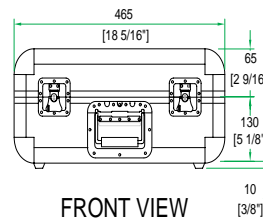

Rugged Road Ready Features

- * Smart 3 Row Design
- * Silver Aluminum Stucco Finish

Shipping Dimensions (inch): 19.5 x 13.2 x 9.3

Shipping Weight (lbs): 12.1 lb

Product Dimensions (inch): 18.3 x 12.6 x 8.1

Product Weight (lbs): 8.4 lb

Shipping Dimensions (cm): 49.5 x 33.5 x 23.5

Shipping Weight (kg): 5.5 kg

Product Dimensions (cm): 46.5 x 32 x 20.5

Product Weight (kg): 3.8 kg

ROUND CORNER SILVER ALUMINUM STUCCO FINISH CD CASE, HOLDS 200 CD'S IN SLEEVES

FRONT VIEW

LEFT VIEW

BACK VIEW

RIGHT VIEW

A-A VIEW

TOP VIEW OF COVER

B-B VIEW

C-C VIEW