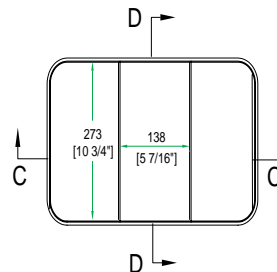

Product Weight (lbs): 8.4 lb

Shipping Dimensions (cm): 49.5 x 33.5 x 23.5

Shipping Weight (kg): 5.5 kg

Product Dimensions (cm): 46.5 x 32 x 20.5

Product Weight (kg): 3.8 kg

ROUND CORNER SILVER ALUMINUM STUCCO FINISH CD CASE, HOLDS 200 CD'S IN SLEEVES

FRONT VIEW

LEFT VIEW

BACK VIEW

RIGHT VIEW

A-A VIEW

TOP VIEW OF COVER

B-B VIEW

C-C VIEW