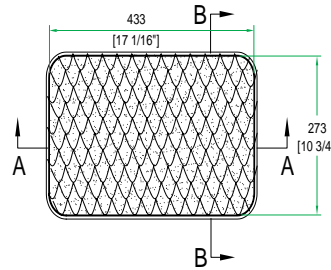

Product Weight (lbs): 8.4 lb

Shipping Dimensions (cm): 49.5 x 33.5 x 23.5

Shipping Weight (kg): 5.5 kg

Product Dimensions (cm): 46.5 x 32 x 20.5

Product Weight (kg): 3.8 kg

ROUND CORNER SILVER ALUMINUM STUCCO FINISH CD CASE, HOLDS 200 CD'S IN SLEEVES

FRONT VIEW

LEFT VIEW

BACK VIEW

RIGHT VIEW

A-A VIEW

TOP VIEW OF COVER

B-B VIEW

C-C VIEW