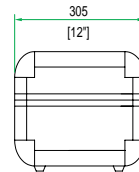

Rugged Road Ready Features

- * Smart 3 Row Design
- * Silver Aluminum Stucco Finish

Shipping Dimensions (inch): 19.5 x 13.2 x 9.3

Shipping Weight (lbs): 12.1 lb

Product Dimensions (inch): 18.3 x 12.6 x 8.1

Product Weight (lbs): 8.4 lb

Shipping Dimensions (cm): 49.5 x 33.5 x 23.5

Shipping Weight (kg): 5.5 kg

Product Dimensions (cm): 46.5 x 32 x 20.5

Product Weight (kg): 3.8 kg

ROUND CORNER SILVER ALUMINUM STUCCO FINISH CD CASE, HOLDS 200 CD'S IN SLEEVES

FRONT VIEW

LEFT VIEW

BACK VIEW

RIGHT VIEW

A-A VIEW

TOP VIEW OF COVER

B-B VIEW

C-C VIEW