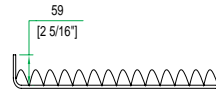

Product Weight (lbs): 8.4 lb

Shipping Dimensions (cm): 49.5 x 33.5 x 23.5

Shipping Weight (kg): 5.5 kg

Product Dimensions (cm): 46.5 x 32 x 20.5

Product Weight (kg): 3.8 kg

ROUND CORNER SILVER ALUMINUM STUCCO FINISH CD CASE, HOLDS 200 CD'S IN SLEEVES

FRONT VIEW

LEFT VIEW

BACK VIEW

RIGHT VIEW

A-A VIEW

TOP VIEW OF COVER

B-B VIEW

C-C VIEW