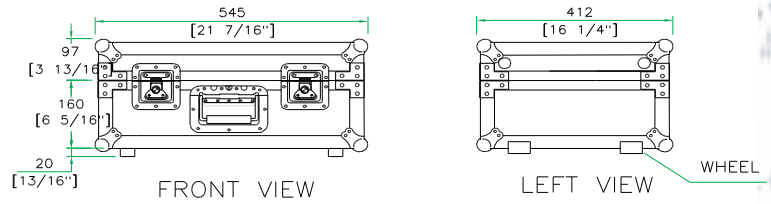

Shipping Dimensions (inch): 21.9 x 16.5 x 11.6

Shipping Weight (lbs): 29 lbs

Product Dimensions (inch): 21.5" 16.2" 10.9"

Product Weight (lbs): 25.7 lbs

Shipping Dimensions (cm): 55.5 x 42 x 29.5

Shipping Weight (kg): 13.2 kg

Product Dimensions (cm): 54.5 x 41.2 x 27.7

Product Weight (kg): 11.7 kg

CD Case w/ Wheels and Pull Out Handle . Holds 100 Jewel Case CD's or 320 CD's in Sleeves

TOP VIEW OF COVER

B-B VIEW

C-C VIEW

TOP VIEW OF BASE