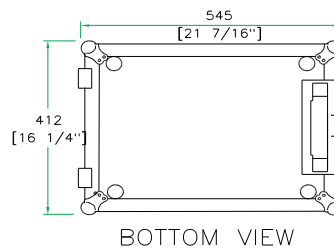

Shipping Dimensions (inch): 21.9 x 16.5 x 11.6

Shipping Weight (lbs): 29 lbs

Product Dimensions (inch): 21.5" 16.2" 10.9"

Product Weight (lbs): 25.7 lbs

Shipping Dimensions (cm): 55.5 x 42 x 29.5

Shipping Weight (kg): 13.2 kg

Product Dimensions (cm): 54.5 x 41.2 x 27.7

Product Weight (kg): 11.7 kg

CD Case w/ Wheels and Pull Out Handle . Holds 100 Jewel Case CD's or 320 CD's in Sleeves

TOP VIEW OF COVER

B-B VIEW

C-C VIEW

TOP VIEW OF BASE