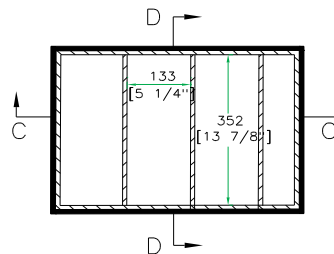

Shipping Dimensions (inch): 21.9 x 16.5 x 11.6

Shipping Weight (lbs): 29 lbs

Product Dimensions (inch): 21.5" 16.2" 10.9"

Product Weight (lbs): 25.7 lbs

Shipping Dimensions (cm): 55.5 x 42 x 29.5

Shipping Weight (kg): 13.2 kg

Product Dimensions (cm): 54.5 x 41.2 x 27.7

Product Weight (kg): 11.7 kg

CD Case w/ Wheels and Pull Out Handle . Holds 100 Jewel Case CD's or 320 CD's in Sleeves

TOP VIEW OF COVER

B-B VIEW

C-C VIEW

TOP VIEW OF BASE