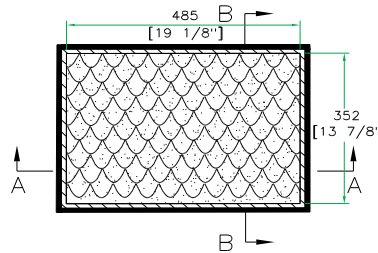

Shipping Dimensions (inch): 21.9 x 16.5 x 11.6

Shipping Weight (lbs): 29 lbs

Product Dimensions (inch): 21.5" 16.2" 10.9"

Product Weight (lbs): 25.7 lbs

Shipping Dimensions (cm): 55.5 x 42 x 29.5

Shipping Weight (kg): 13.2 kg

Product Dimensions (cm): 54.5 x 41.2 x 27.7

Product Weight (kg): 11.7 kg

CD Case w/ Wheels and Pull Out Handle . Holds 100 Jewel Case CD's or 320 CD's in Sleeves

TOP VIEW OF COVER

B-B VIEW

C-C VIEW

TOP VIEW OF BASE