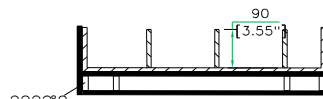

Shipping Dimensions (inch): 21.9 x 16.5 x 11.6

Shipping Weight (lbs): 29 lbs

Product Dimensions (inch): 21.5" 16.2" 10.9"

Product Weight (lbs): 25.7 lbs

Shipping Dimensions (cm): 55.5 x 42 x 29.5

Shipping Weight (kg): 13.2 kg

Product Dimensions (cm): 54.5 x 41.2 x 27.7

Product Weight (kg): 11.7 kg

CD Case w/ Wheels and Pull Out Handle . Holds 100 Jewel Case CD's or 320 CD's in Sleeves

TOP VIEW OF COVER

B-B VIEW

C-C VIEW

TOP VIEW OF BASE