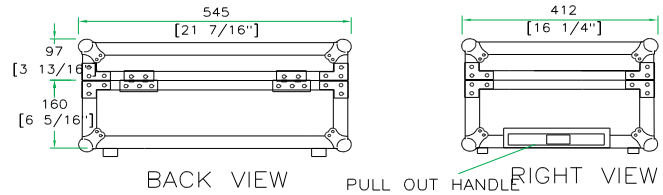

Shipping Dimensions (inch): 21.9 x 16.5 x 11.6

Shipping Weight (lbs): 29 lbs

Product Dimensions (inch): 21.5" 16.2" 10.9"

Product Weight (lbs): 25.7 lbs

Shipping Dimensions (cm): 55.5 x 42 x 29.5

Shipping Weight (kg): 13.2 kg

Product Dimensions (cm): 54.5 x 41.2 x 27.7

Product Weight (kg): 11.7 kg

CD Case w/ Wheels and Pull Out Handle . Holds 100 Jewel Case CD's or 320 CD's in Sleeves

TOP VIEW OF COVER

B-B VIEW

C-C VIEW

TOP VIEW OF BASE