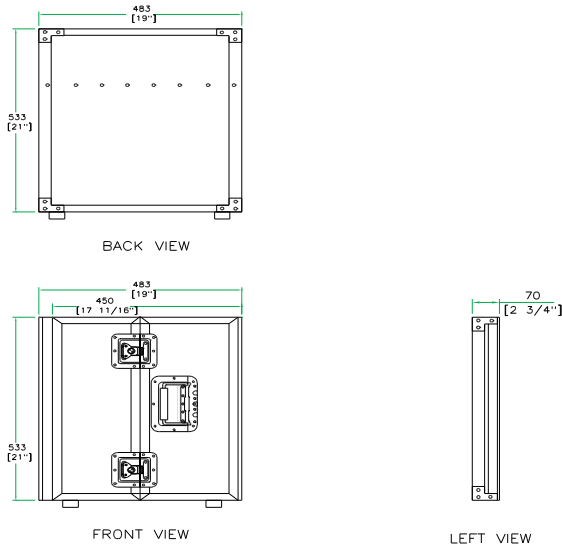

RR21DJSTAND

Built to be beefy with straight-up durability, the RR21DJSTAND is the ultimate accessory for your gear. Crafted from the highest grade materials this rugged 21" specimen is the perfect companion for our slant racks and dj workstations. Featuring smart Road Ready features like an easy fold-up design for hassle free transportation and set-up, this stand is built to perform!

Rugged Road Ready Features

- * Premium 3/8" Vinyl Laminated Plywood Construction
- * Fold-away Design Easy Carry Design

21" INCH HIGH FOLDING DJ STAND WITH FOLD- OUT SHELF

RR21STAND (CLOSED)

www.roadreadycases.com