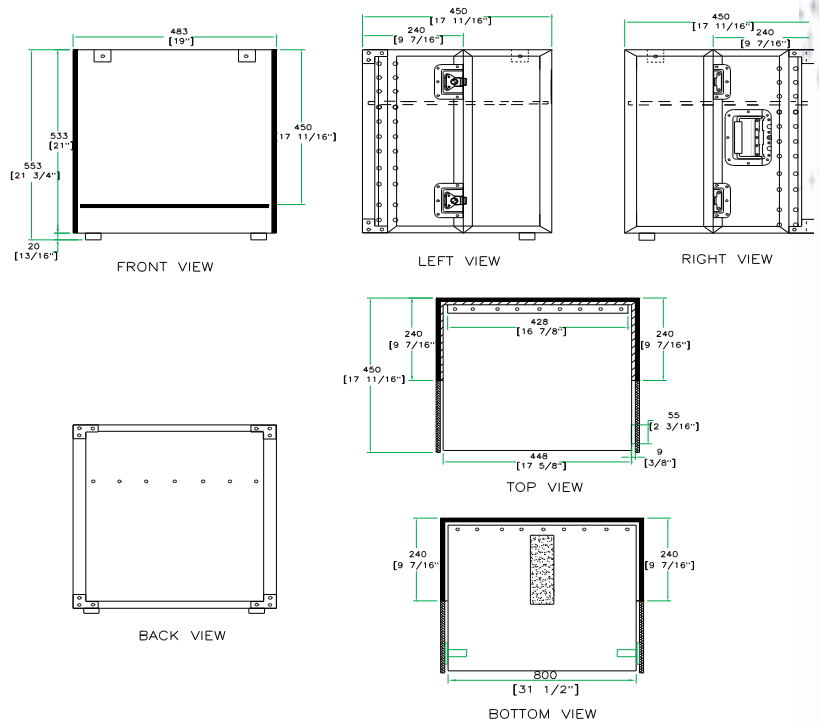

RR21DJSTAND

Built to be beefy with straight-up durability, the RR21DJSTAND is the ultimate accessory for your gear. Crafted from the highest grade materials this rugged 21" specimen is the perfect companion for our slant racks and dj workstations. Featuring smart Road Ready features like an easy fold-up design for hassle free transportation and set-up, this stand is built to perform!

Rugged Road Ready Features

- * Premium 3/8" Vinyl Laminated Plywood Construction
- * Fold-away Design Easy Carry Design

21" INCH HIGH FOLDING DJ STAND WITH FOLD- OUT SHELF

RR21STAND (CLOSED)

www.roadreadycases.com