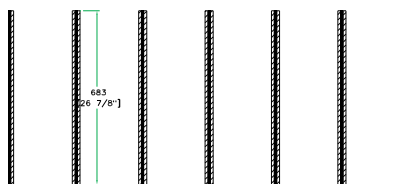

ROAD PACK FOR 18PCS ETC SOURCE FOUR 750 LIGHTS WITH CASTER

TOP VIEW

FRONT VIEW
BACK VIEW

LEFT VIEW
RIGHT VIEW

A-A VIEW

TOP VIEW OF COVER

B-B VIEW

C-C VIEW

TOP VIEW OF BASE

D-D VIEW