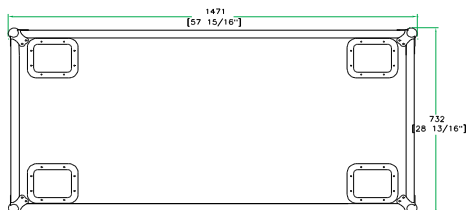

RR18SOURCE4C

Lights, Sound, Action! Designed to protect and transport 18 ETC Source 750 lights, the RR18SOURCE4C makes sure that the show will go on. Our unique design securely holds your each 750 in place and provides the ultimate protection during transport. And to make transporting a breeze we included a rugged caster for easy mobility and unique dishes on the lid so multiple cases can be stacked on top of one another. Let there be light!.

Rugged Road Ready Features

- * Beefy, Stackable Ball Corners
- * Double Anchor Industrial Rivets
- * Recessed, Industrial Grade Latches
- * Recessed, Spring Loaded Handles
- * Premium 3/8" Vinyl Laminated Plywood
- * Tongue and Groove Locking Fit
- * Rugged Caster Kit
- * Stackable Dishes on Lid
- * ATA 300 Rating
- * Road Ready Limited Lifetime Warranty

ROAD PACK FOR 18PCS ETC SOURCE FOUR 750 LIGHTS WITH CASTER

TOP VIEW

FRONT VIEW
BACK VIEW

LEFT VIEW
RIGHT VIEW

A-A VIEW

TOP VIEW OF COVER

B-B VIEW

C-C VIEW

TOP VIEW OF BASE

D-D VIEW