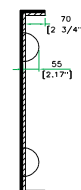

ROAD PACK FOR 18PCS ETC SOURCE FOUR 750 LIGHTS WITH CASTER

TOP VIEW

FRONT VIEW
BACK VIEW

LEFT VIEW
RIGHT VIEW

A-A VIEW

TOP VIEW OF COVER

B-B VIEW

C-C VIEW

TOP VIEW OF BASE

D-D VIEW