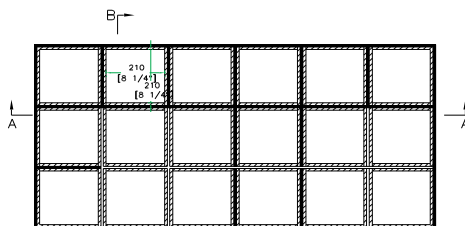

ROAD PACK FOR 18PCS ETC SOURCE FOUR 750 LIGHTS WITH CASTER

TOP VIEW

FRONT VIEW
BACK VIEW

LEFT VIEW
RIGHT VIEW

A-A VIEW

TOP VIEW OF COVER

B-B VIEW

C-C VIEW

TOP VIEW OF BASE

D-D VIEW