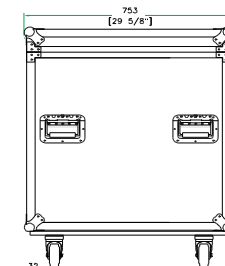

ROAD PACK FOR 18PCS ETC SOURCE FOUR 750 LIGHTS WITH CASTER

TOP VIEW

FRONT VIEW
BACK VIEW

LEFT VIEW
RIGHT VIEW

A-A VIEW

TOP VIEW OF COVER

B-B VIEW

C-C VIEW

TOP VIEW OF BASE

D-D VIEW