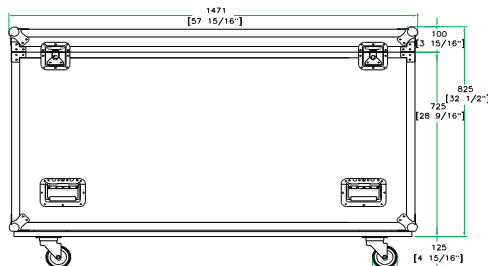

RR18SOURCE4C

Lights, Sound, Action! Designed to protect and transport 18 ETC Source 750 lights, the RR18SOURCE4C makes sure that the show will go on. Our unique design securely holds your each 750 in place and provides the ultimate protection during transport. And to make transporting a breeze we included a rugged caster for easy mobility and unique dishes on the lid so multiple cases can be stacked on top of one another. Let there be light!.

Rugged Road Ready Features

- * Beefy, Stackable Ball Corners
- * Double Anchor Industrial Rivets
- * Recessed, Industrial Grade Latches
- * Recessed, Spring Loaded Handles
- * Premium 3/8" Vinyl Laminated Plywood
- * Tongue and Groove Locking Fit
- * Rugged Caster Kit
- * Stackable Dishes on Lid
- * ATA 300 Rating
- * Road Ready Limited Lifetime Warranty

ROAD PACK FOR 18PCS ETC SOURCE FOUR 750 LIGHTS WITH CASTER

TOP VIEW

FRONT VIEW
BACK VIEW

LEFT VIEW
RIGHT VIEW

A-A VIEW

TOP VIEW OF COVER

B-B VIEW

C-C VIEW

TOP VIEW OF BASE

D-D VIEW